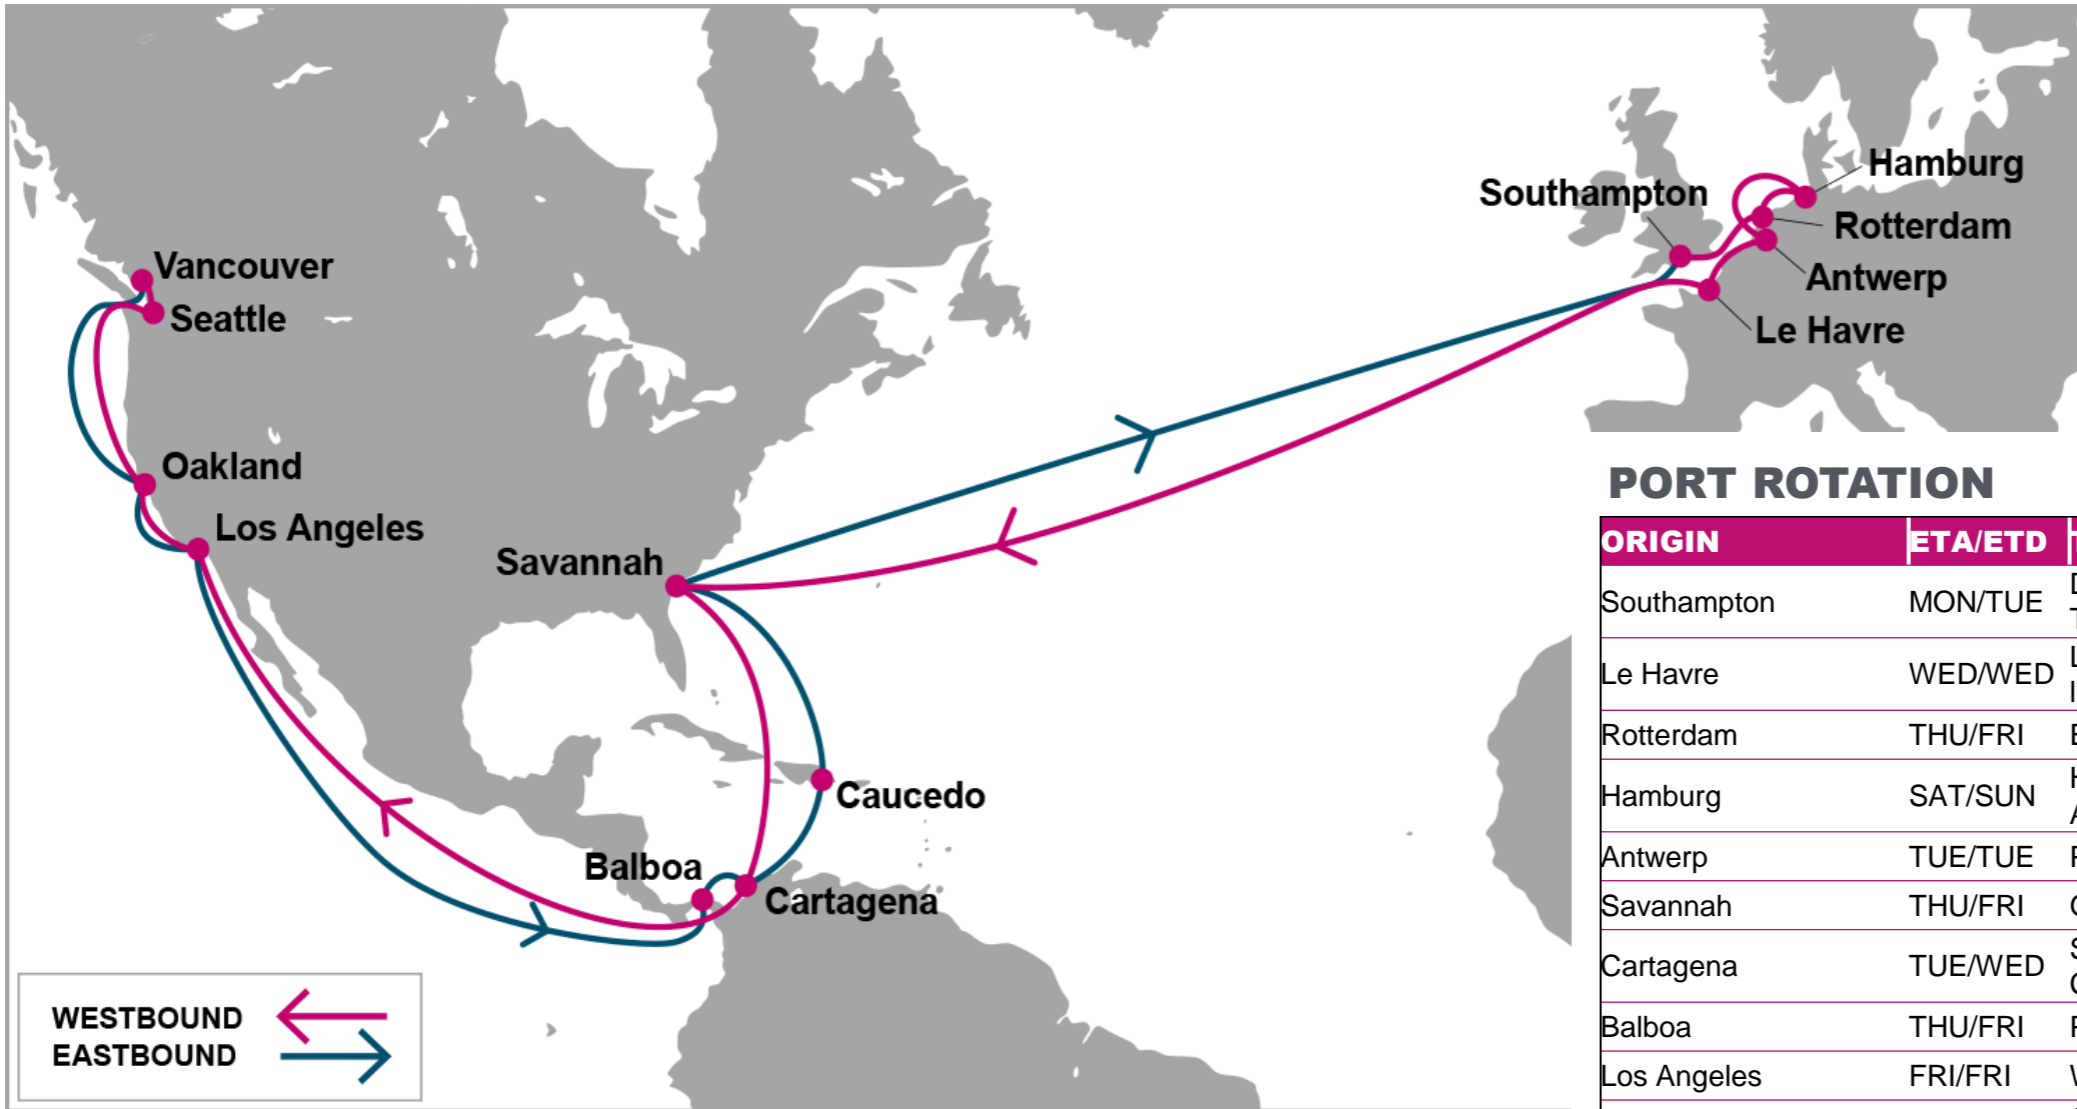

For more information, please click [here](#)

PORT ROTATION

(Terminals are subject to change)

ORIGIN	ETA/ETD	TERMINAL
Southampton	MON/TUE	DP World Southampton Container Terminal
Le Havre	WED/WED	Le Havre North Terminals-Quais de l'Atlantique
Rotterdam	THU/FRI	ECT Delta Terminals
Hamburg	SAT/SUN	HHLA Container Terminal Altenwerder
Antwerp	TUE/TUE	PSA Antwerp
Savannah	THU/FRI	Garden City Terminal
Cartagena	TUE/WED	SPRC Sociedade Portuaria de Cartagena
Balboa	THU/FRI	Panama Ports Company
Los Angeles	FRI/FRI	West Basin Container Terminal
Oakland	SUN/MON	Oakland International container Terminal
Seattle	THU/FRI	T18 -SSA MARINE TERMINAL
Vancouver	SAT/SAT	Fraser Surrey Docks (FSD)
Oakland	TUE/TUE	Oakland International container Terminal
Long Beach	WED/THU	International Transportation Services
Balboa	SAT/SAT	Panama Ports Company
Cartagena	TUE/TUE	SPRC Sociedade Portuaria de Cartagena
Caucedo	THU/FRI	DPW Caucedo Terminal
Savannah	TUE/WED	Garden City Terminal
Southampton	MON/TUE	DP World Southampton Container Terminal

Turnaround days: 77

W/B	SAV	CTG	BLB	LAX	OAK	SEA	VAN	E/B	BLB	CTG	CAU	SAV	SOU	LEH	RTM	HAM	ANR
SOU	16	21	23	31	33	37	39	SEA	15	18	20	25	38	40	41	43	46
LEH	15	20	22	30	32	36	38	VAN	14	17	19	24	37	39	40	42	45
RTM	13	18	20	28	30	34	36	OAK	11	14	16	21	34	36	37	39	42
HAM	11	16	18	26	28	32	34	LGB	9	12	14	19	32	34	35	37	40
ANR	9	14	16	24	26	30	32	BLB		3	5	10	23	25	26	28	31
								CTG			2	7	20	22	23	25	28
								CAU				4	17	19	20	22	25
								SAV					12	14	15	17	20

KEY TRANSIT TABLE - UNLOCODE PORT NAME & COUNTRY NAME

SOU: Southampton, UK | **RTM:** Rotterdam, Netherland | **HAM:** Hamburg, Germany | **ANR:** Antwerp, Belgium | **LEH:** Le Havre, France | **SEA:** Seattle, USA | **VAN:** Vancouver, Canada | **OAK:** Oakland, USA | **LAX:** Los Angeles, USA | **LGB:** Long Beach, USA | **BLB:** Balboa, Panama | **CTG:** Cartagena, Colombia | **CAU:** Caucedo, Dominican Republic | **SAV:** Savannah, USA

NOTE: Transit times and port rotation are as of now and subject to change