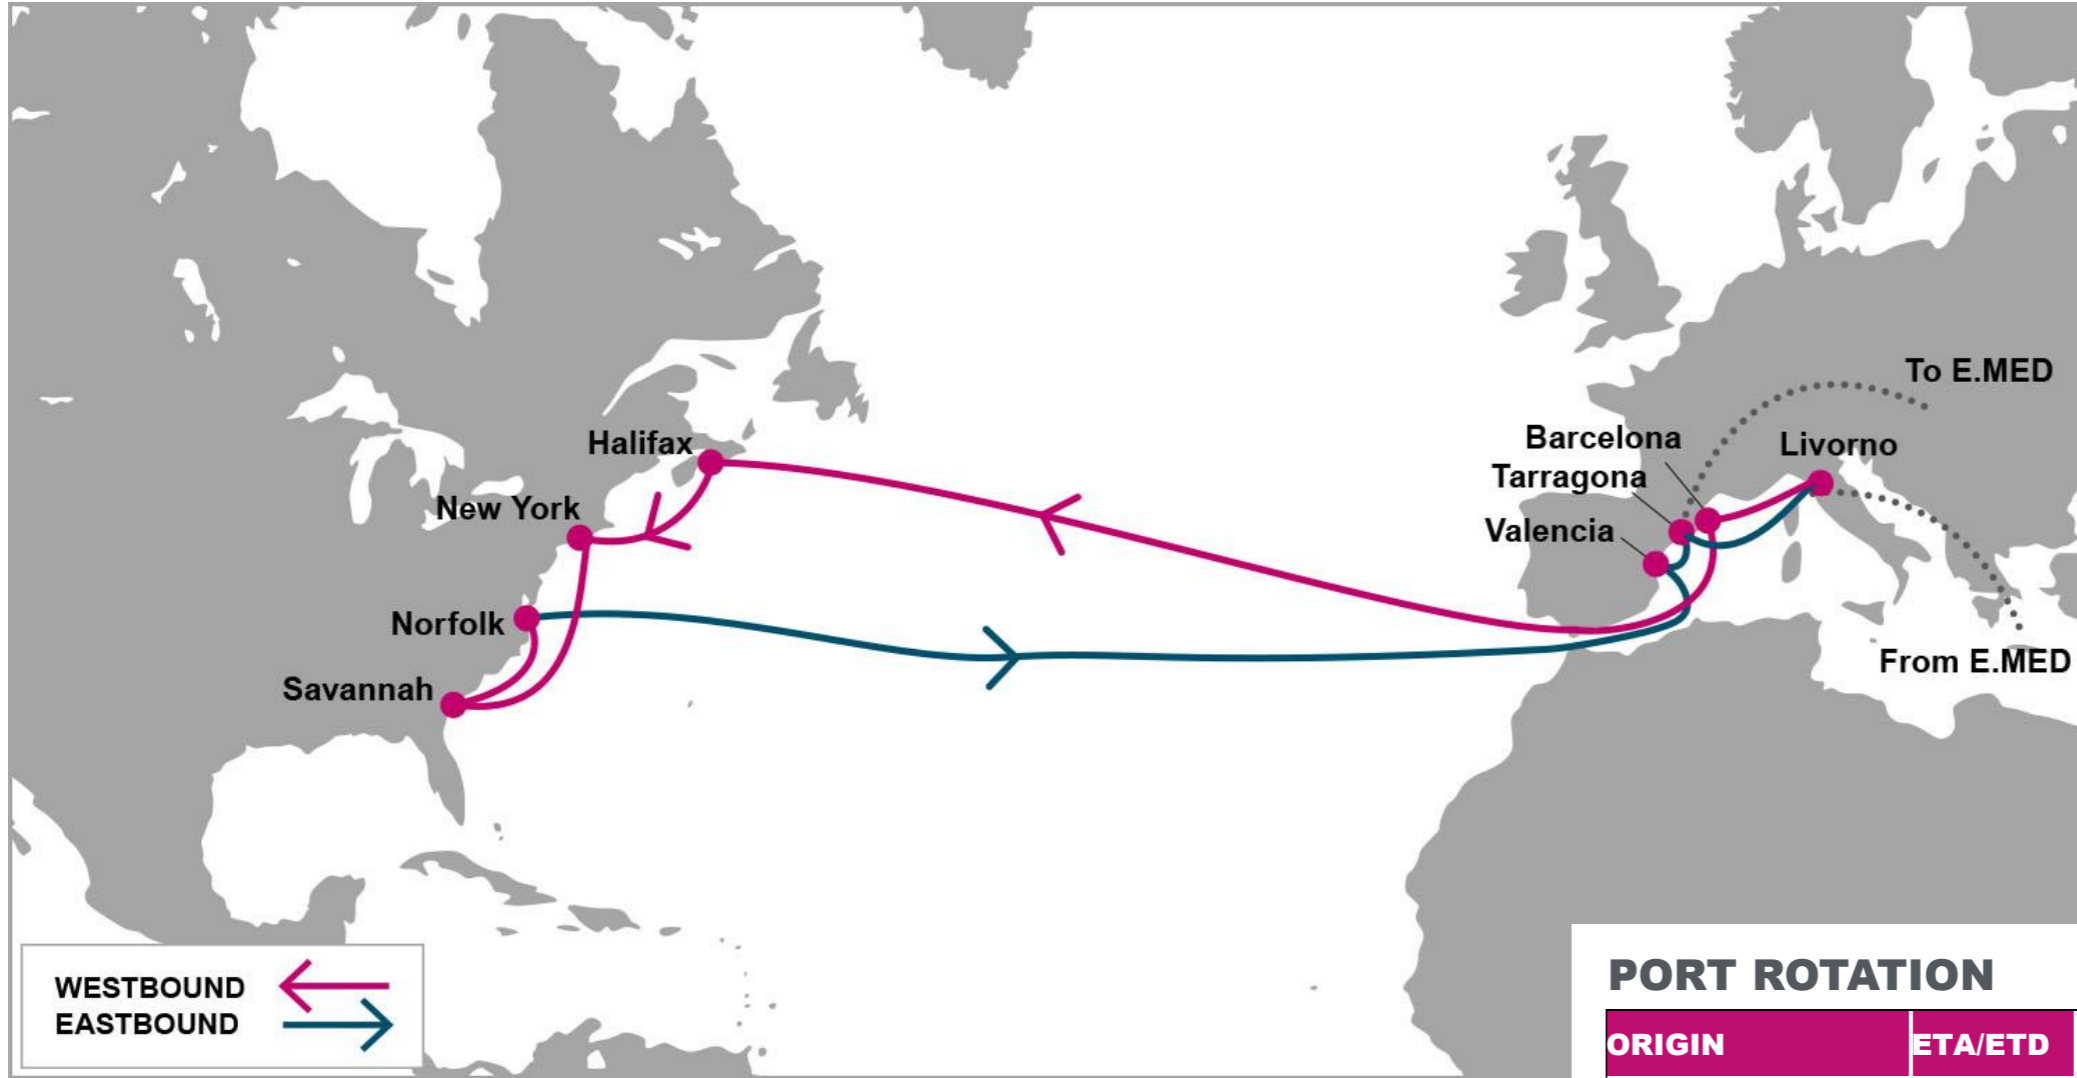

For more information, please click [here](#)

PORT ROTATION

(Terminals are subject to change)

ORIGIN	ETA/ETD	TERMINAL
Livorno	FRI/SAT	TDT Terminal Darsena Toscana SRL
Barcelona	MON/TUE	APM Terminals Barcelona
Halifax	FRI/FRI	Halterm - Halifax
New York	SUN/MON	Maher Terminals
Savannah	WED/THU	Garden City Terminal
Norfolk	SAT/SAT	Norfolk International Terminal (NIT)
Valencia	SAT/SUN	TCV Stevedoring Company SA
Tarragona	MON/TUE	DPW Tarragona
Livorno	FRI/SAT	TDT Terminal Darsena Toscana SRL
Turnaround days: 56		

W/B	HFX	NYC	SAV	ORF	E/B	VLC	TRG	LIV
LIV	13	15	18	21	HFX	22	24	42
BCN	10	12	15	18	NYC	19	21	39
					SAV	16	18	36
					ORF	14	16	34

KEY TRANSIT TABLE - UNLOCODE PORT NAME & COUNTRY NAME

FOS: Fos, France | **GOA:** Genoa, Italy | **SPE:** La Spezia, Italy | **BCN:** Barcelona, Spain | **VLC:** Valencia, Spain | **NYC:** New York, USA | **ORF:** Norfolk, USA | **SAV:** Savannah, USA | **MIA:** Miami, USA | **ALG:** Algeciras, Spain

NOTE: Transit times and port rotation are as of now and subject to change