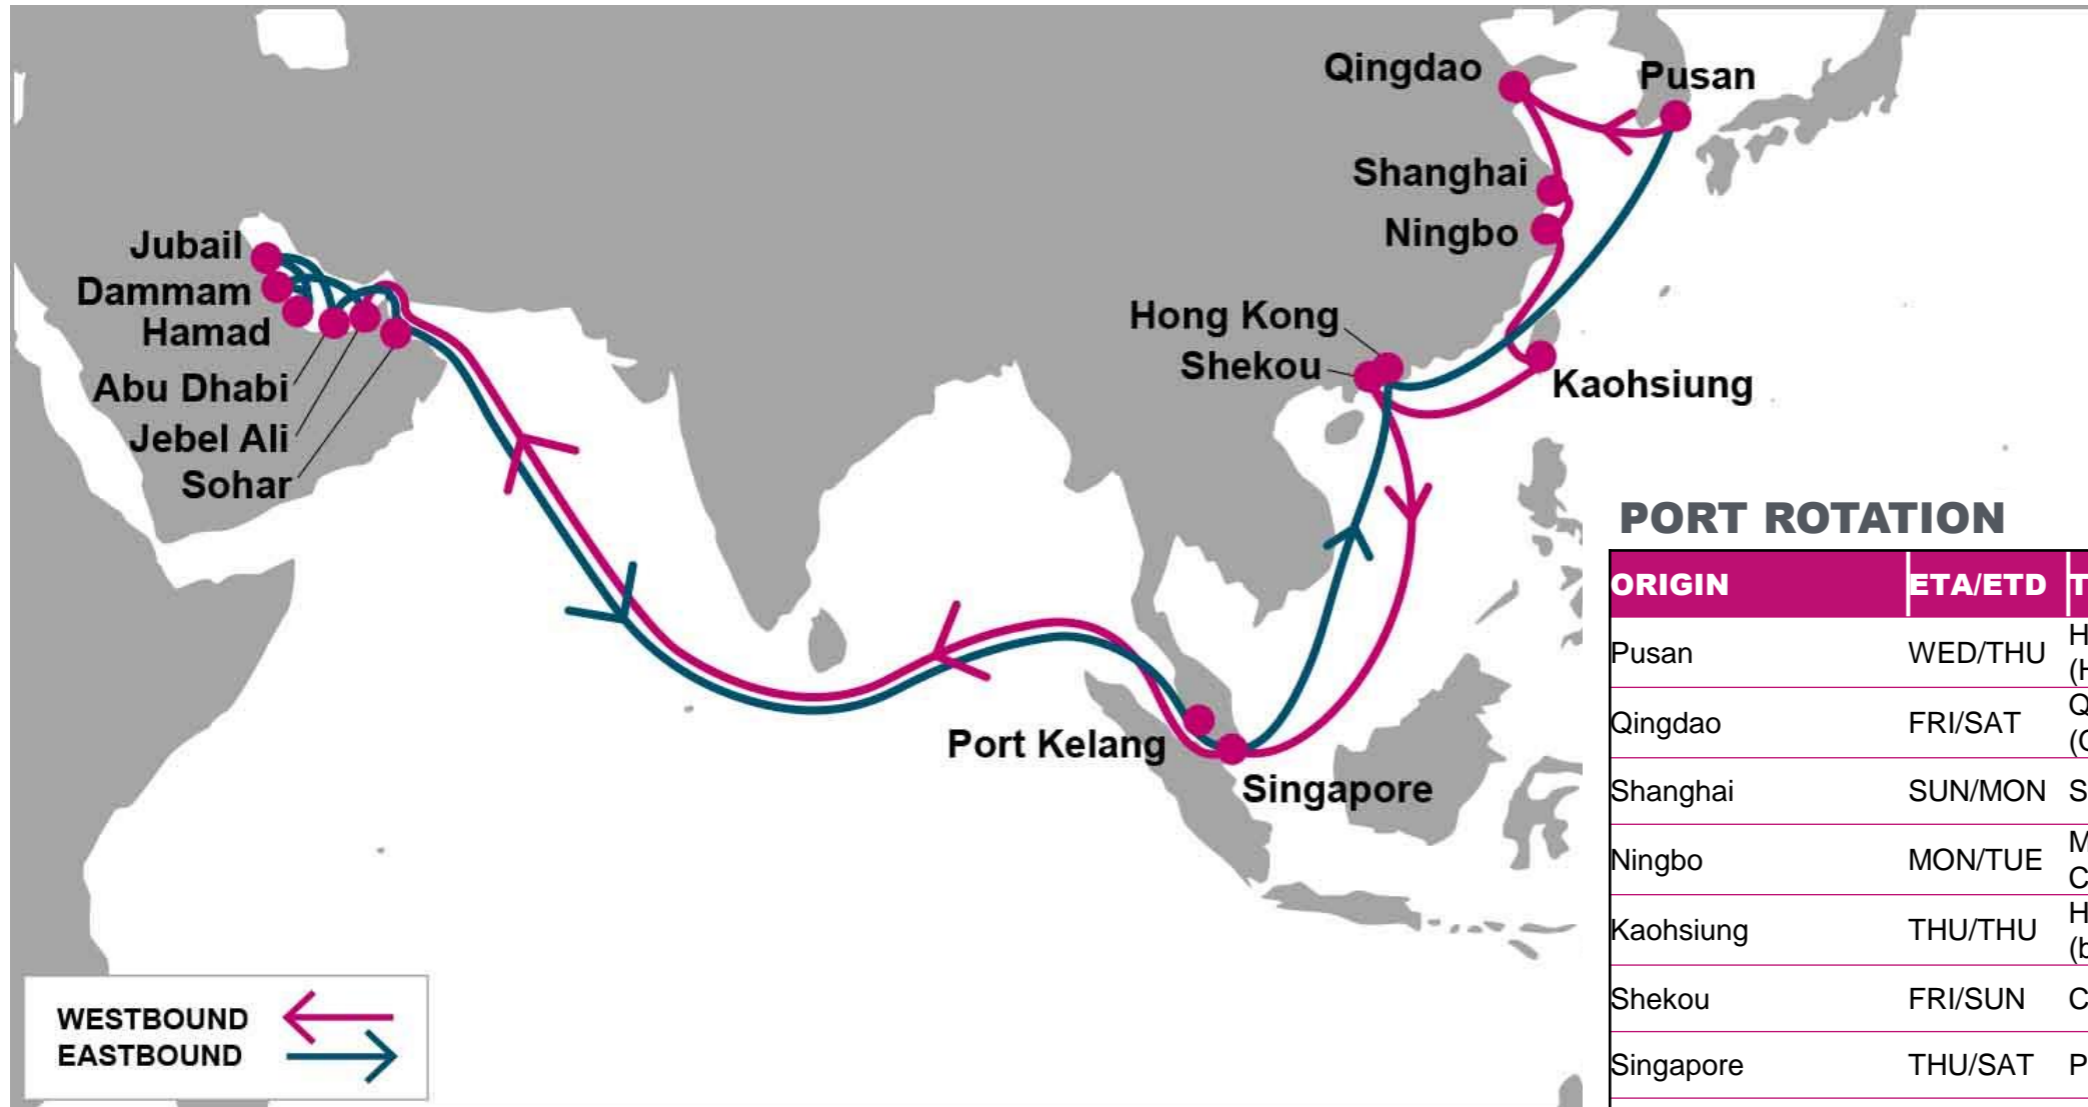

For more information, please click [here](#)

PORT ROTATION

(Terminals are subject to change)

ORIGIN	ETA/ETD	TERMINAL
Pusan	WED/THU	Hyundai Pusan New-port Terminal (HPNT)
Qingdao	FRI/SAT	Qingdao Qianwan Container Terminal (QQCT)
Shanghai	SUN/MON	SIPG Yangshan Phase IV (SIPGSD)
Ningbo	MON/TUE	Meishan/Meigang Island International Container Terminal (MSICT)
Kaohsiung	THU/THU	Hyundai Ocean Pioneer Agency (berths 118/119)
Shekou	FRI/SUN	Chiwan Container Terminal (CCT)
Singapore	THU/SAT	PSA Singapore
Jebel Ali	SUN/TUE	DP World Jebel Ali (Terminal 3)
Dammam	WED/THU	International Port Services Dammam (IPS)
Hamad	FRI/SAT	Hamad Container Terminal
Jubail	SUN/MON	Jubail Commercial Port
Abu Dhabi	TUE/TUE	CSP Abu Dhabi Terminal
Sohar	THU/THU	Oman International Container Terminal (OICT)
Port Kelang	SAT/SUN	Westports
Singapore	MON/TUE	PSA Singapore
Hong Kong	SAT/SAT	Hong Kong Seaport Alliance (HKSPA)
Pusan	WED/THU	Hyundai Pusan New-port Terminal (HPNT)

Turnaround days: 49

W/B	JEA	DMM	HMD	JUB	AUH	SOH	E/B	PKG	SIN	HKG	PUS	TAO	SHA	NGB	KHH	SHK
PUS	24	27	29	31	33	35	JEA	18	20	25	29	31	33	34	37	39
TAO	22	25	27	29	31	33	DMM	15	17	22	26	28	30	33	34	36
SHA	20	23	25	27	29	31	HMD	14	16	21	25	27	29	31	33	35
NGB	19	22	24	26	28	30	JUB	12	14	19	23	25	27	28	31	33
KHH	16	19	21	23	25	27	AUH	10	12	17	21	23	25	26	29	31
SHK	14	17	19	21	23	25	SOH	8	10	15	19	21	23	24	27	29
SIN	8	11	13	15	17	19										

KEY TRANSIT TABLE - UNLOCODE PORT NAME & COUNTRY NAME

TAO: Qingdao, China | PUS: Pusan, South Korea | SHA: Shanghai, China | NGB: Ningbo, China | KHH: Kaohsiung, Taiwan | SHK: Shekou, China | SIN: Singapore, Singapore | HKG: Hong Kong, China | PKG: Port Kelang, Malaysia | JEA: Jebel Ali, UAE | DMM: Dammam, Saudi Arabia | HMD: Hamad, Qatar | JUB: Jubail, Saudi Arabia | AUH: Abu Dhabi, UAE | SOH: Sohar, Oman

NOTE: Transit times and port rotation are as of now and subject to change