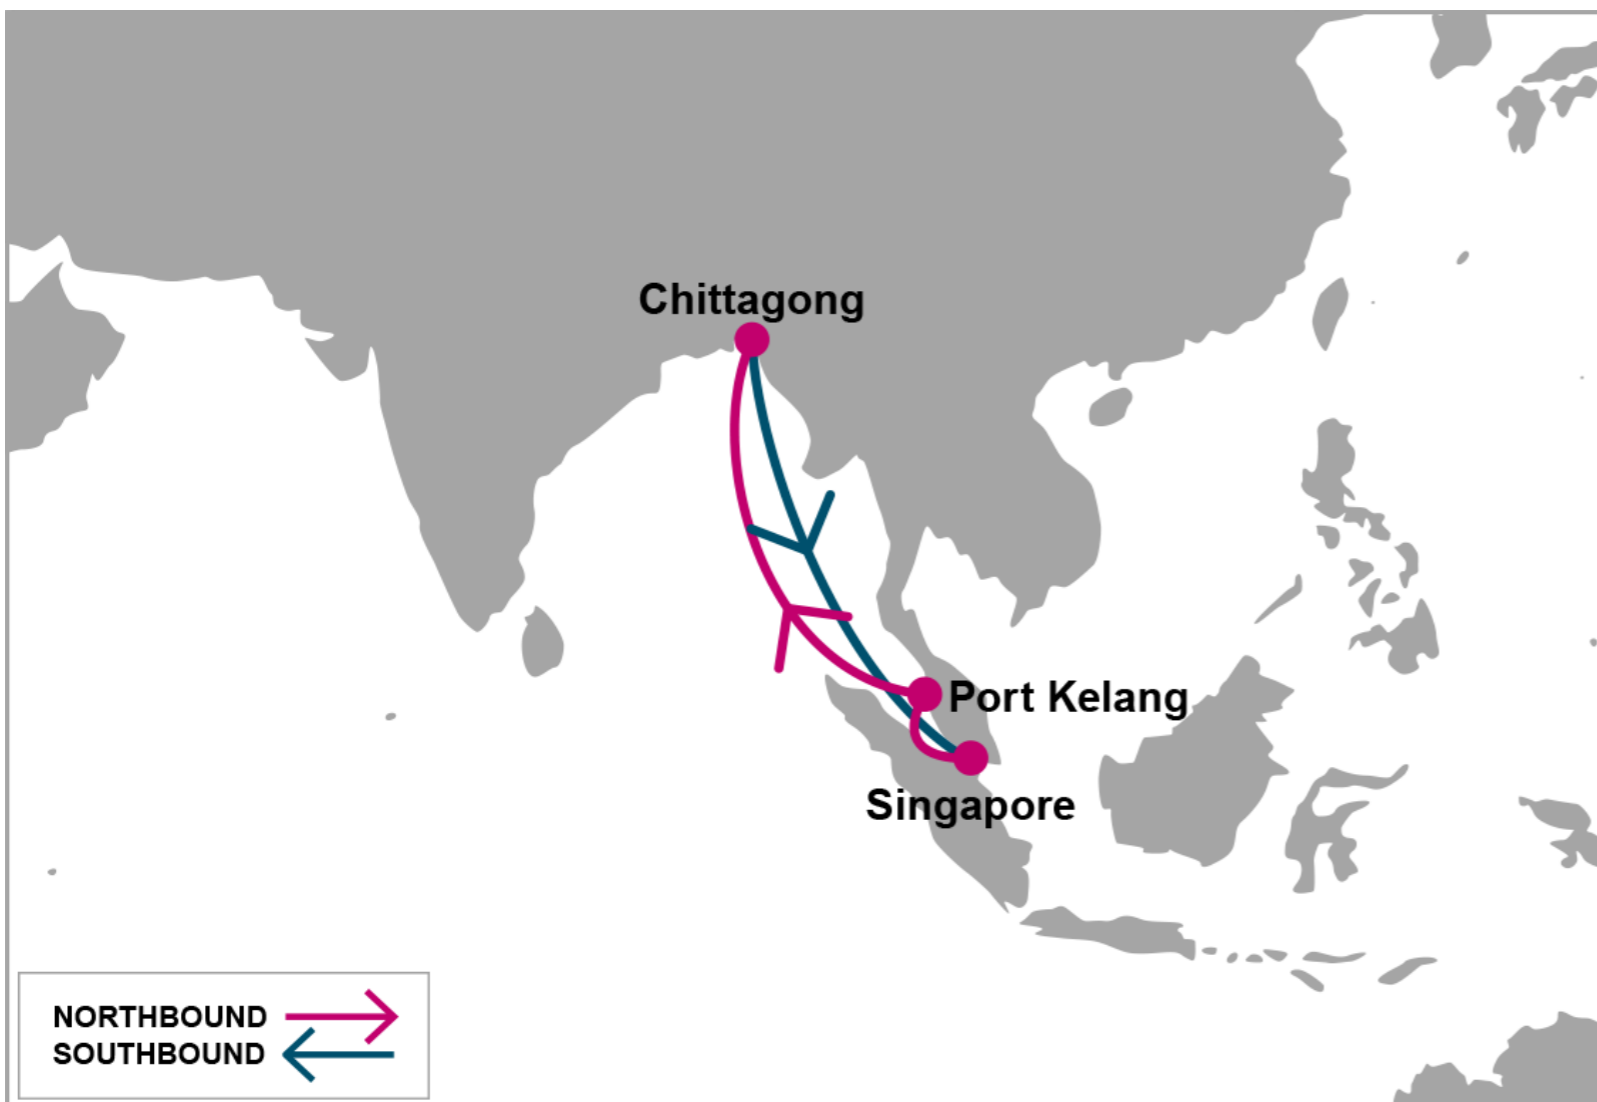

**KEY TRANSIT TABLE - UNLOCODE PORT NAME & COUNTRY NAME**

LCH: Laem Chabang, Thailand | SIN: Singapore, Singapore | PAV: Pipapav, India | KHI: Karachi, Pakistan | BQM: Bin Qasim, Pakistan | NSA: Nhava Sheva, India | CMB: Colombo, Sri Lanka | PKG: Port Kelang, Malaysia

**KEY TRANSIT TABLE - UNLOCODE PORT NAME & COUNTRY NAME**

SHA: Shanghai, China | NGB: Ningbo, China | HKG: Hong Kong, China | SHK: Shekou, China | SIN: Singapore, Singapore | PKG: Port Kelang, Malaysia | MAA: Chennai, India | KTP: Kattupalli, India | HPH: Haiphong, Vietnam

NOTE: Transit times and port rotation are as of now and subject to change

For more information, please click [here](#)

**PORT ROTATION**

(Terminals are subject to change)

ORIGIN	ETA/ETD	TERMINAL
Singapore	WED/THU	PSA Singapore
Port Kelang <sup>1</sup>	FRI/SAT	Westports
Port Kelang <sup>2</sup>	SAT/SAT	North Port
Chennai	WED/THU	PSA Chennai (CITPL)
Visakhapatnam	FRI/SUN	Visakha Container Terminal
Singapore	WED/THU	PSA Singapore
<b>Turnaround days: 14</b>		

SIN: Singapore, Singapore | PKG: Port Kelang, Malaysia | MAA: Chennai, India | VTZ: Visakhapatnam, India

NOTE: Transit times and port rotation are as of now and subject to change

For more information, please click [here](#)