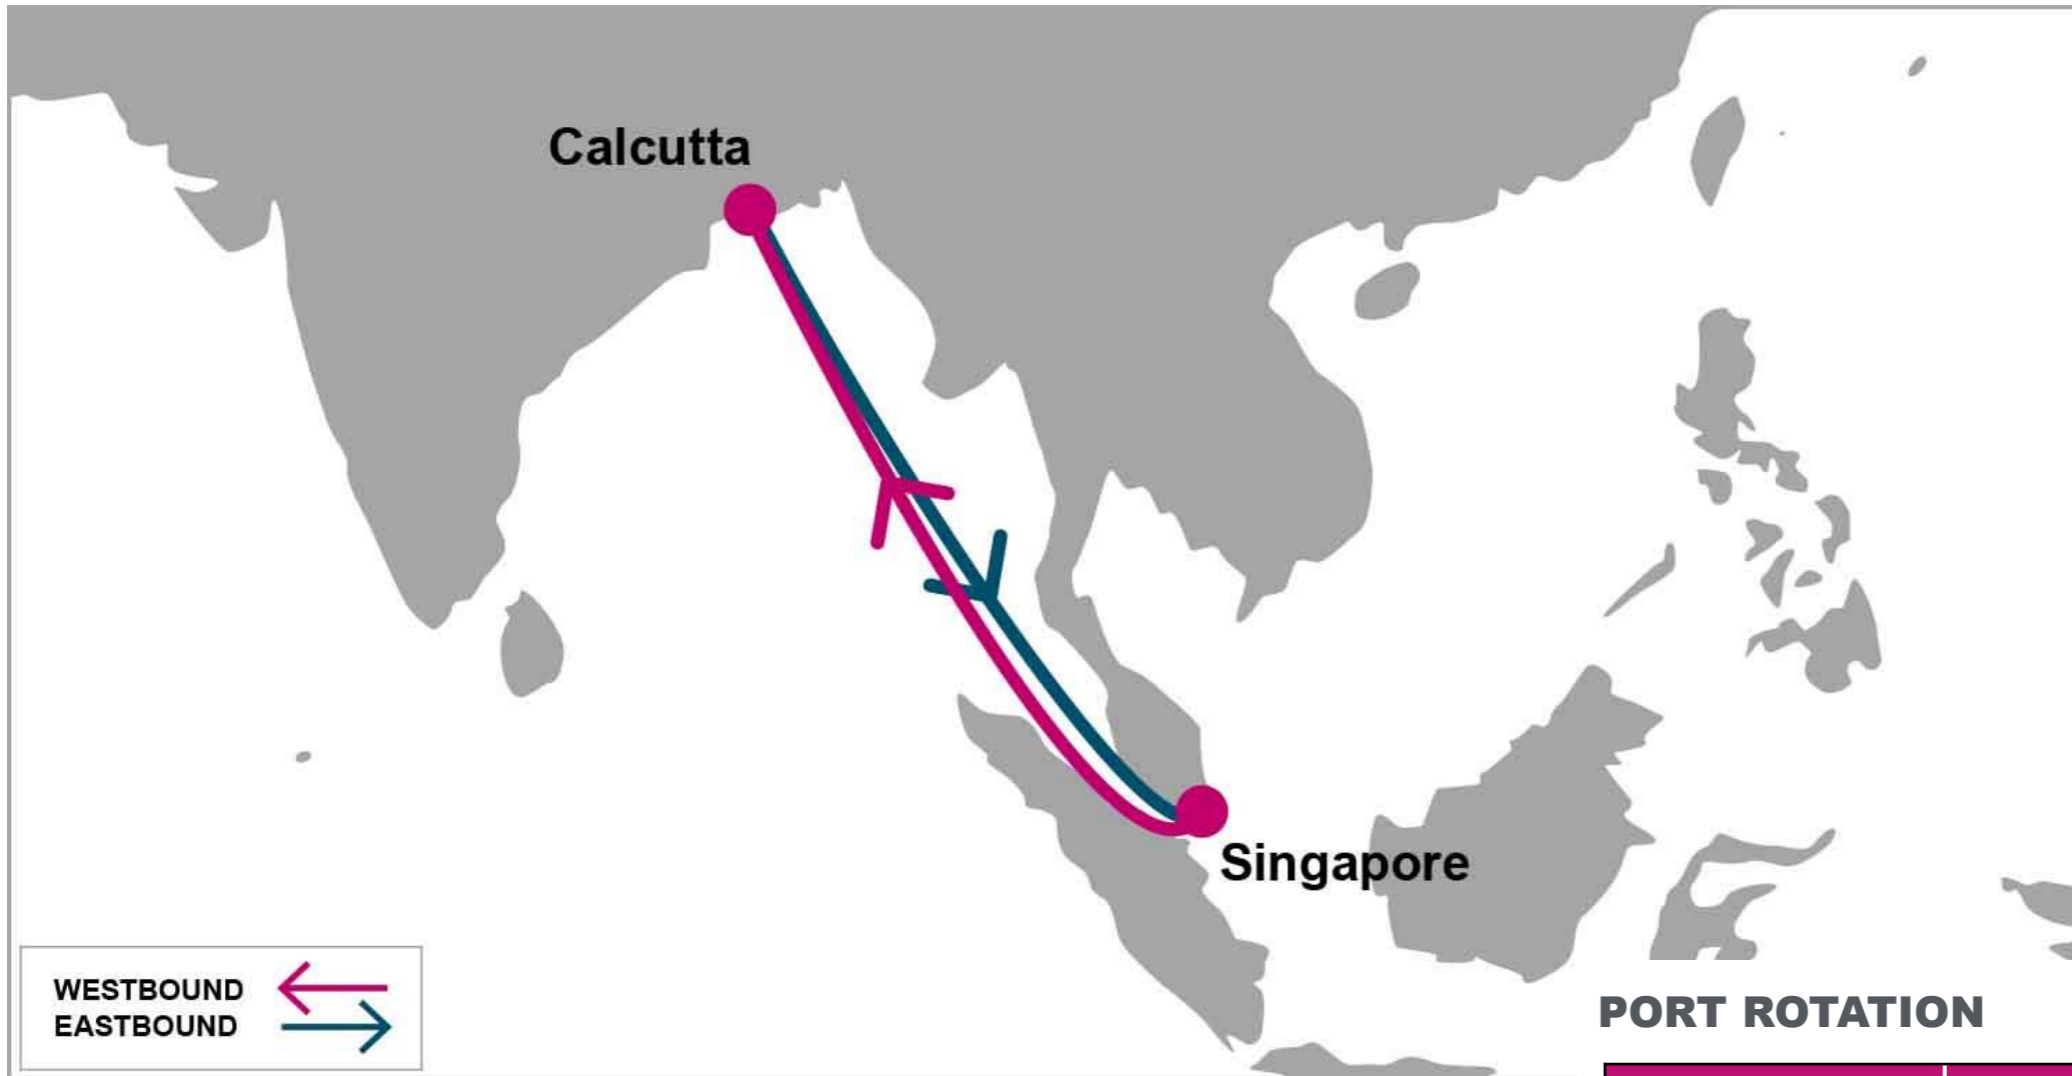

For more information, please click [here](#)

PORT ROTATION

(Terminals are subject to change)

W/B	CCU	E/B	SIN
SIN	6	CCU	6

ORIGIN	ETA/ETD	TERMINAL
Singapore	SAT/SUN	PSA Singapore
Calcutta	SAT/TUE	Kolkata Port Trust
Singapore	MON/TUE	PSA Singapore
Turnaround days:	6	

KEY TRANSIT TABLE - UNLOCODE PORT NAME & COUNTRY NAME

SIN: Singapore, Singapore | CCU: Calcutta, India

NOTE: Transit times and port rotation are as of now and subject to change