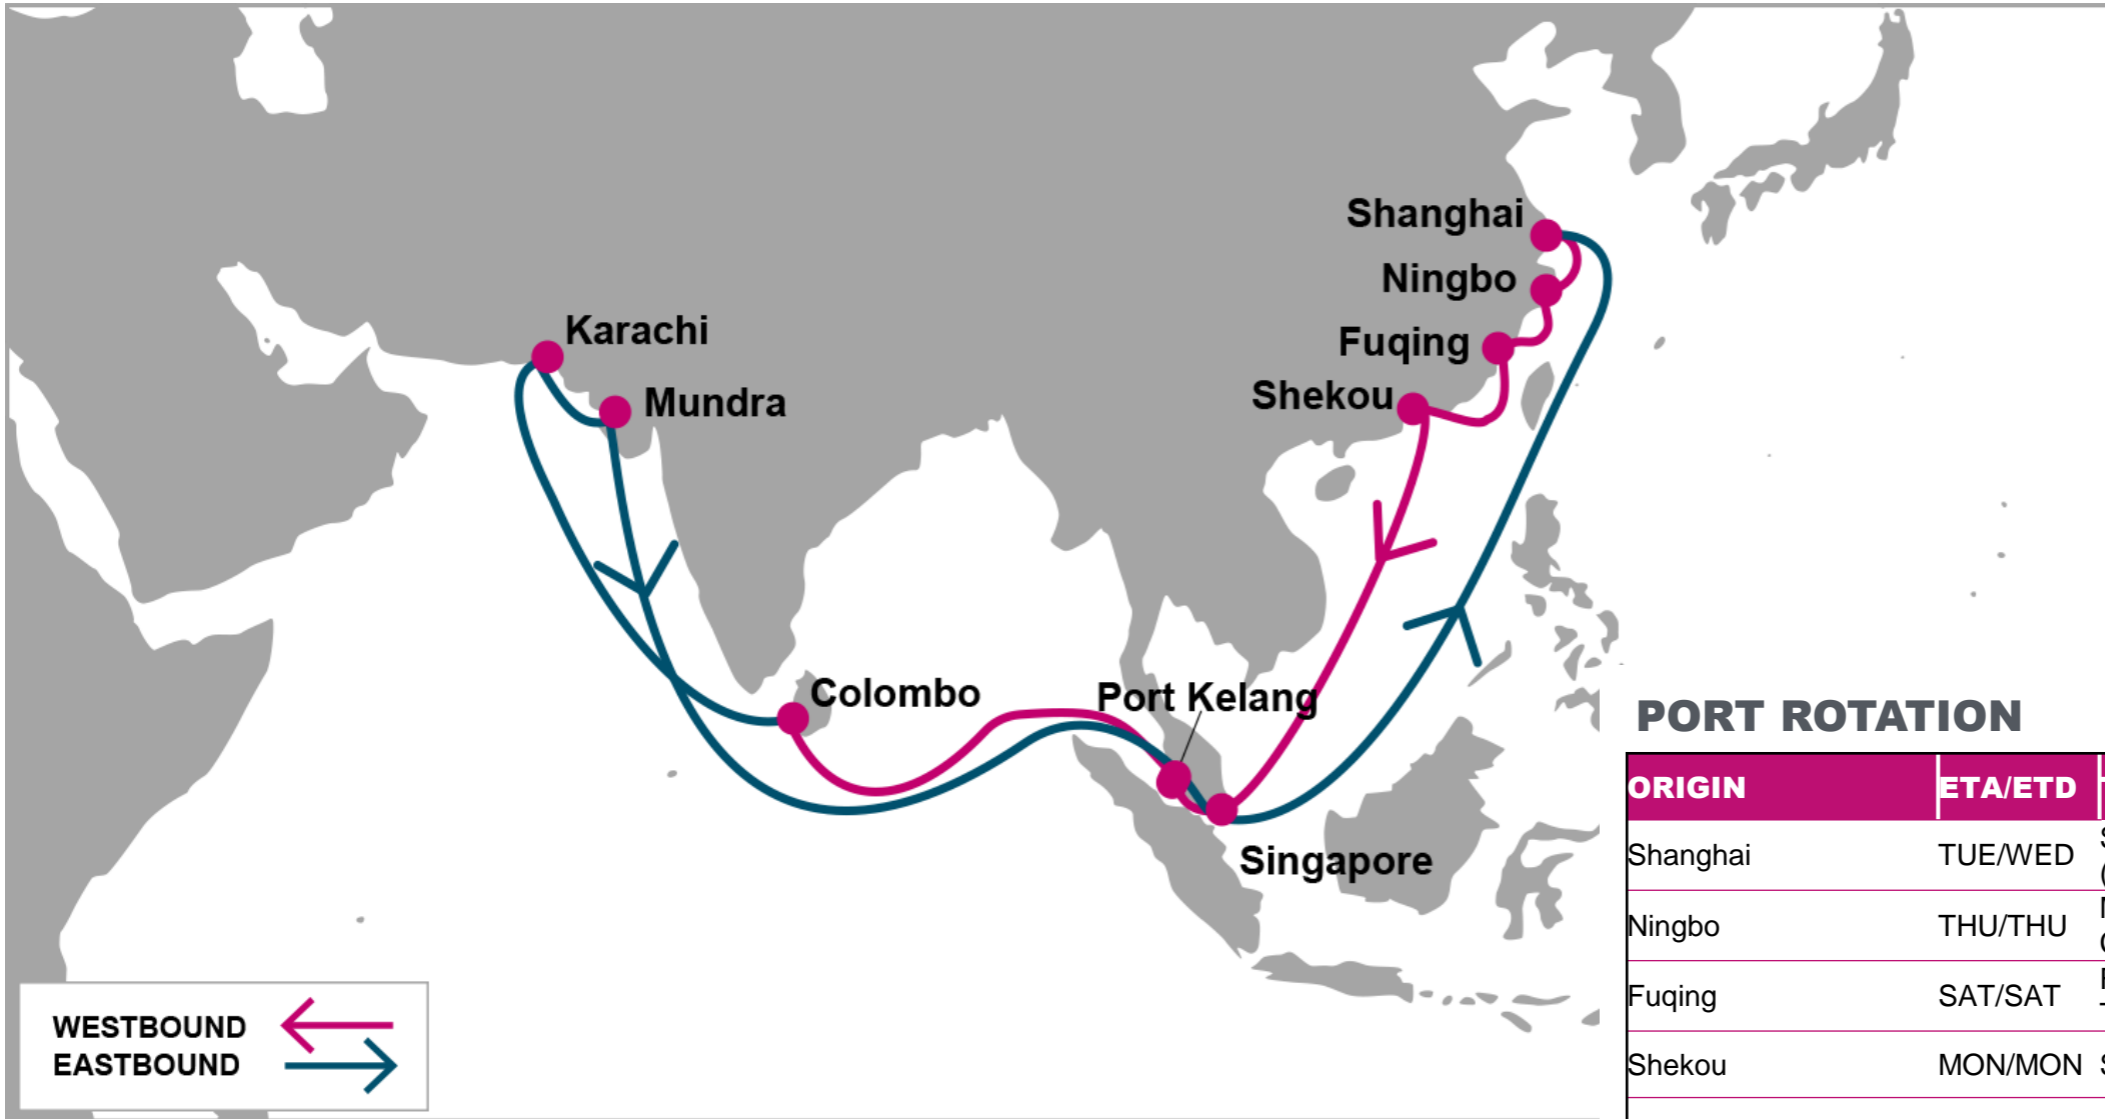

For more information, please click [here](#)

PORT ROTATION

(Terminals are subject to change)

ORIGIN	ETA/ETD	TERMINAL
Shanghai	TUE/WED	SIPG Waigaoqiao Phase V/VI (SMCT)
Ningbo	THU/THU	Meishan/Meigang Island International Container Terminal (MSICT)
Fuqing	SAT/SAT	Fuzhou International Container Terminal
Shekou	MON/MON	Shekou Container Terminal (SCT)
Singapore	SAT/SAT	PSA Singapore
Port Kelang	SUN/MON	North Port
Colombo	THU/THU	Colombo International Container Terminal (CICT)
Karachi	MON/WED	Karachi International Container Terminal (KICT)
Karachi	WED/THU	Pakistan International Container Terminal (PICT)
Mundra	FRI/SAT	Adani CMA Mundra Terminal (ACMTPL)
Port Kelang	SAT/SUN	North Port
Singapore	SUN/MON	PSA Singapore
Shanghai	TUE/WED	SIPG Waigaoqiao Phase V/VI (SMCT)
Turnaround days: 42		

W/B	CMB	KHI	KHI	MUN	E/B	PKG	SIN	SHA	NGB	FUG	SHK
SHA	15	19	21	23	CMB	16	17	26	28	30	32
NGB	14	18	20	22	KHI	10	11	20	22	24	26
FUG	12	16	18	20	KHI	9	10	19	21	23	25
SHK	10	14	16	18	MUN	7	8	17	19	21	23
SIN	5	9	11	13							
PKG	3	7	9	11							

KEY TRANSIT TABLE - UNLOCODE PORT NAME & COUNTRY NAME

SHA: Shanghai, China | **NGB:** Ningbo, China | **FUG:** Fuqing, China | **SHK:** Shekou, China | **SIN:** Singapore, Singapore | **PKG:** Port Kelang, Malaysia | **CMB:** Colombo, Sri Lanka | **KHI:** Karachi, Pakistan | **MUN:** Mundra, India

NOTE: Transit times and port rotation are as of now and subject to change