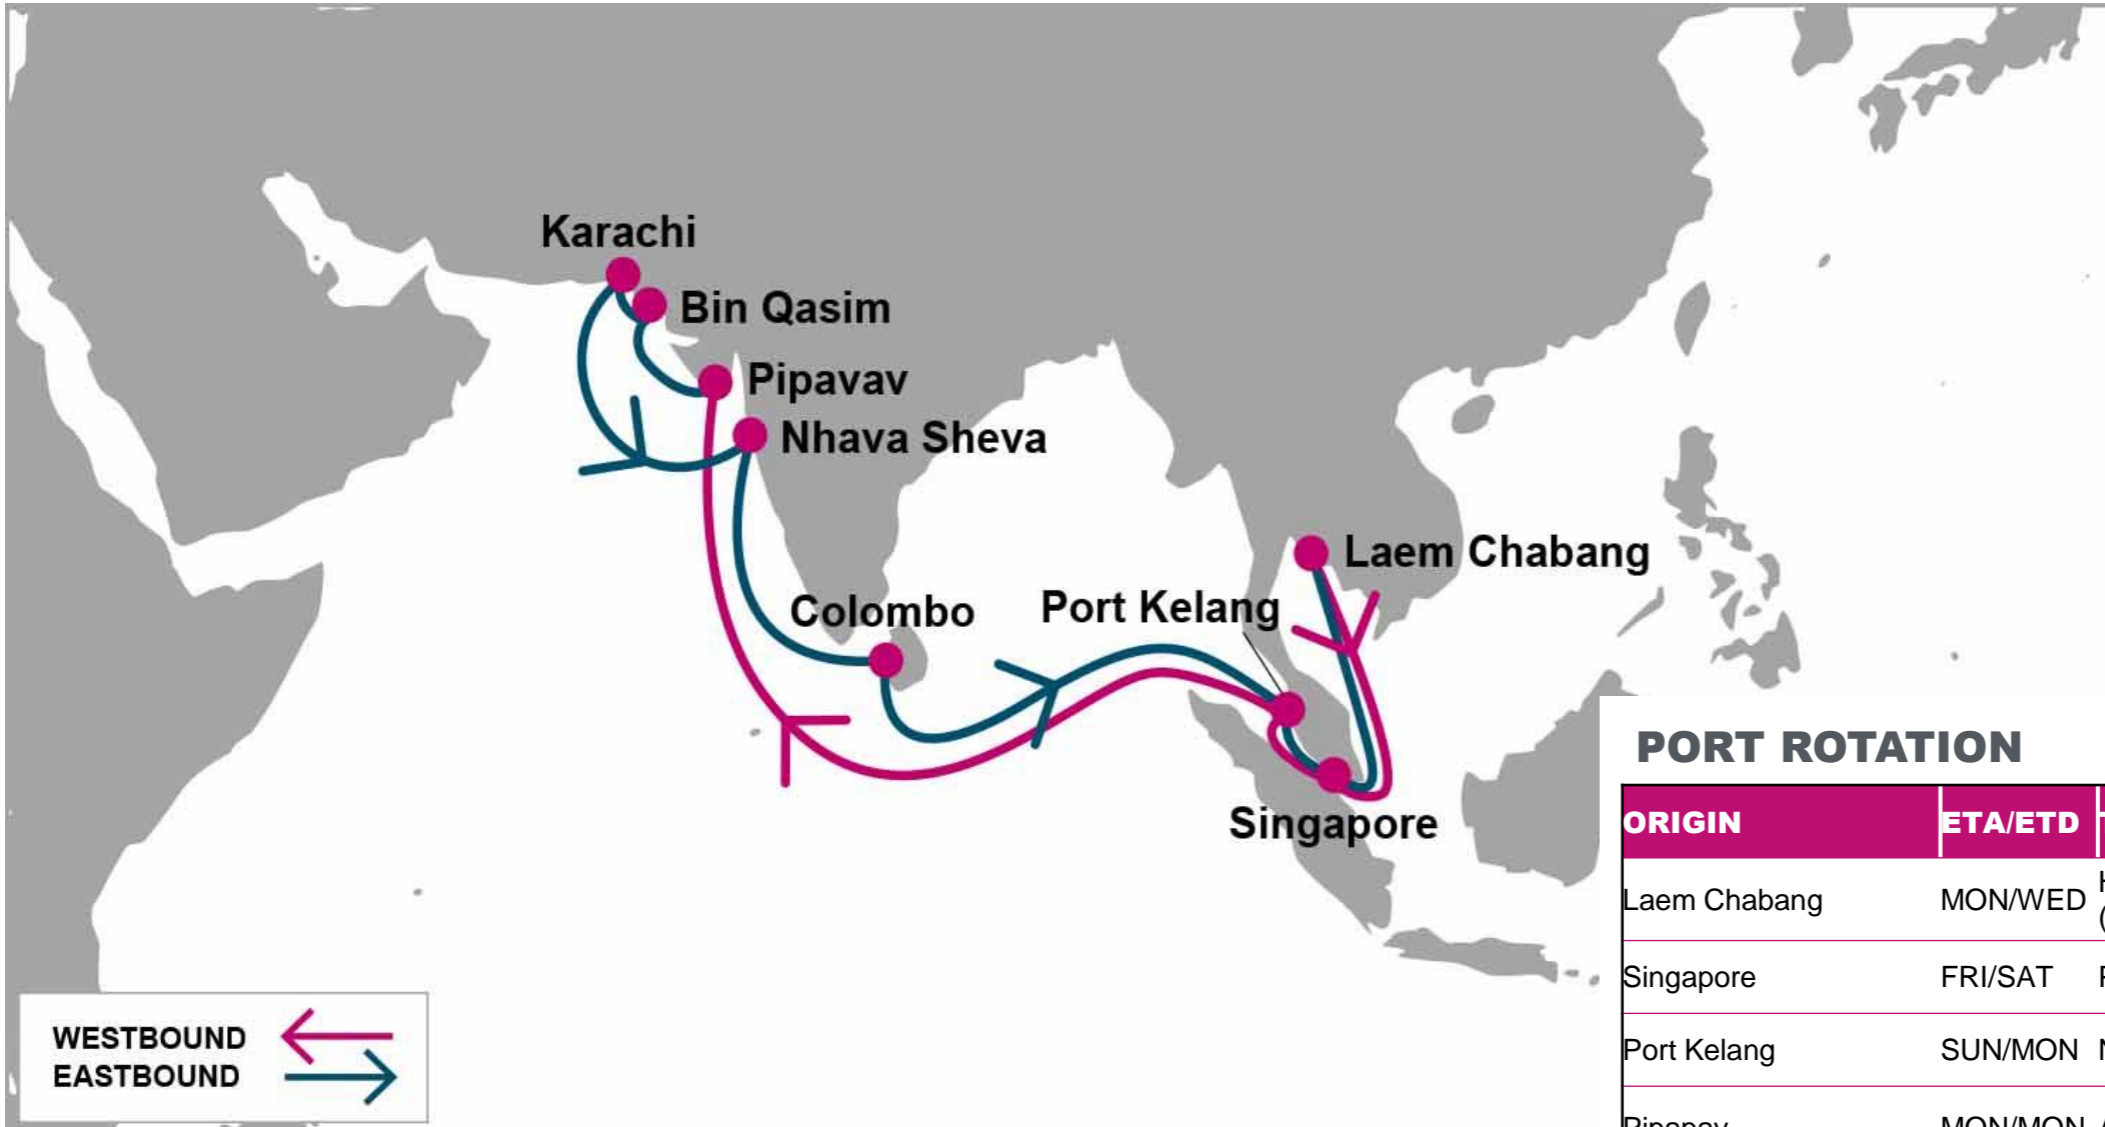

For more information, please click [here](#)

PORT ROTATION

(Terminals are subject to change)

ORIGIN	ETA/ETD	TERMINAL
Laem Chabang	MON/WED	Hutchison Laem Chabang Terminal (HLT)
Singapore	FRI/SAT	PSA Singapore
Port Kelang	SUN/MON	North Port / Westports
Pipapav	MON/MON	APM Terminals Pipavav
Bin Qasim	WED/THU	DP World Bin Qasim
Karachi	THU/FRI	Pakistan International Container Terminal (PICT)
Nhava Sheva	SUN/MON	Gateway Terminal India (GTI)
Colombo	THU/FRI	Colombo International Container Terminal (CICT)
Port Kelang	WED/THU	North Port / Westports
Singapore	THU/FRI	PSA Singapore
Laem Chabang	MON/WED	Hutchison Laem Chabang Terminal (HLT)

Turnaround days: 35

W/B	SIN	PKG	PAV	BQM	KHI	NSA	CMB	E/B	BQM	KHI	NSA	CMB	PKG	SIN	LCH
LCH	2	4	12	14	15	18	22	PAV	2	3	6	10	15	16	21
SIN		1	9	11	12	15	19	BQM			3	7	12	13	18
PKG			7	9	10	13	17	KHI			2	6	11	12	17
								NSA				3	7	8	13
								CMB					4	5	10
								PKG						2	6
								SIN							5

KEY TRANSIT TABLE - UNLOCODE PORT NAME & COUNTRY NAME

LCH: Laem Chabang, Thailand | SIN: Singapore, Singapore | PAV: Pipapav, India | KHI: Karachi, Pakistan | BQM: Bin Qasim, Pakistan | NSA: Nhava Sheva, India | CMB: Colombo, Sri Lanka | PKG: Port Kelang, Malaysia

NOTE: Transit times and port rotation are as of now and subject to change