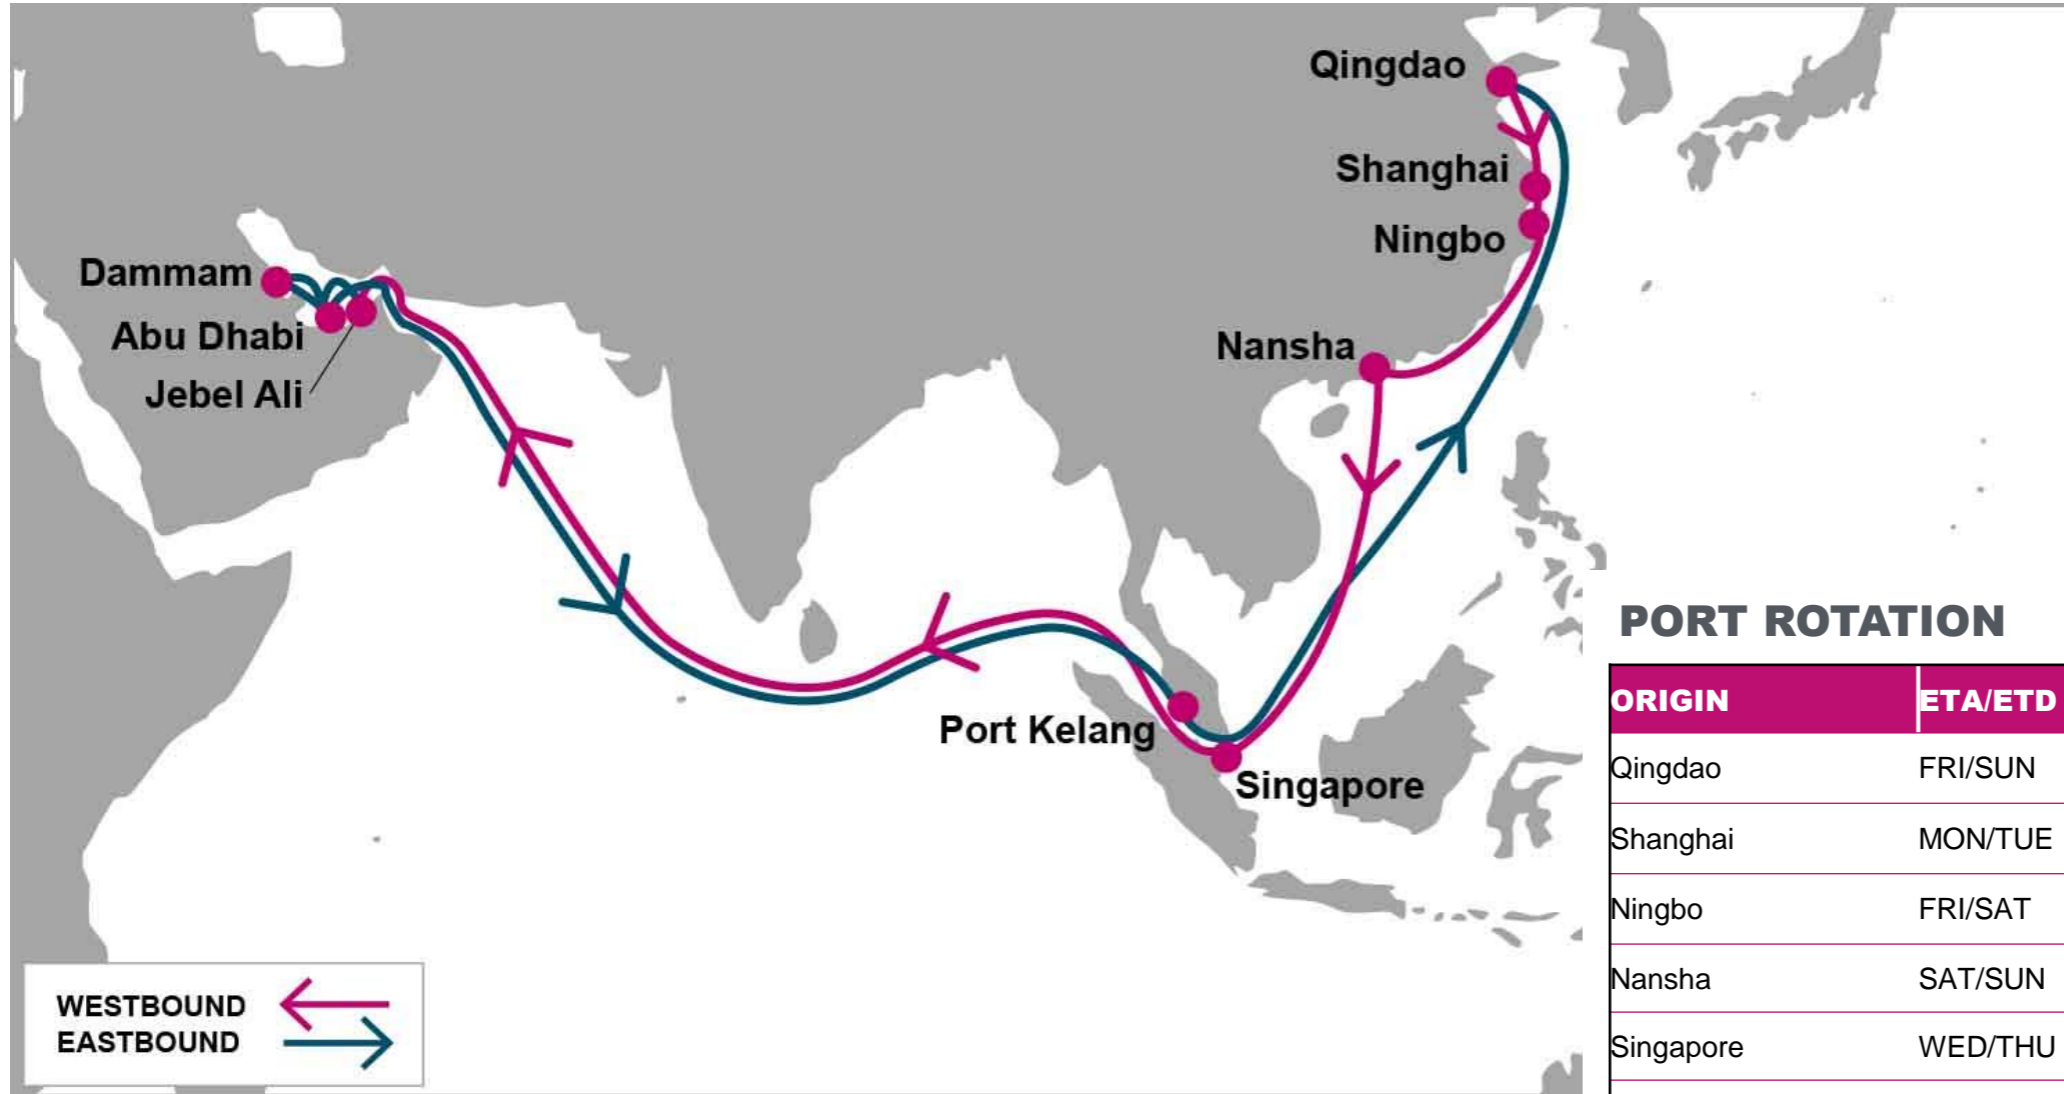

AS ONE, WE CAN.

**ONE**

OCEAN NETWORK EXPRESS

Service Maps  
**West Asia**

---

Copyright © Ocean Network Express Pte. Ltd. All Rights Reserved

For more information, please click [here](#)

**PORT ROTATION**

(Terminals are subject to change)

ORIGIN	ETA/ETD	TERMINAL
Qingdao	FRI/SUN	Qingdao Qianwan Container Terminal (QQCT)
Shanghai	MON/TUE	Shanghai Shengdong International Container Terminal
Ningbo	FRI/SAT	Ningbo Meishan-Island International Container Terminal
Nansha	SAT/SUN	Guangzhou South China Oceangate
Singapore	WED/THU	PSA Singapore
Jebel Ali	FRI/MON	Jebel Ali Container Terminal 4
Abu Dhabi	SUN/MON	COSCO SHIPPING PORT
Dammam	WED/THU	Saudi Global Ports
Abu Dhabi	SUN/MON	COSCO SHIPPING PORT
Port Kelang		Westports Malaysia Sdn Bhd
Qingdao	FRI/SUN	Qingdao Qianwan Container Terminal (QQCT)
<b>Turnaround days: 49</b>		

**TAO:** Qingdao, China | **SHA:** Shanghai, China | **NGB:** Ningbo, China | **NSA:** Nansha, China | **SIN:** Singapore, Singapore | **JEA:** Jebel Ali, UAE | **AUH:** Abu Dhabi, UAE | **DMM:** Dammam, Saudi Arabia | **PKG:** Port Kelang, Malaysia

NOTE: Transit times and port rotation are as of now and subject to change

For more information, please click [here](#)

**PORT ROTATION**

(Terminals are subject to change)

ORIGIN	ETA/ETD	TERMINAL
Shanghai	THU/FRI	SIPG (SHANGHAI INTL PORT GROUP) - WAIGAOQIAO
Ningbo	SAT/SAT	Ningbo Beilun International/First Container Terminals (NBCT)
Xiamen	MON/MON	Xiamen Haitian Container Terminal (XHCT)
Shekou	TUE/WED	Mawan Container Terminal (MCT)
Port Kelang	MON/TUE	Westports
Jebel Ali	THU/THU	DP World Jebel Ali (Terminal 3)
Hamad	FRI/FRI	Hamad Container Terminal
Umm Qasr	MON/WED	Basra Gateway Terminal
Hamad	THU/FRI	Hamad Container Terminal
Jebel Ali	SUN/MON	DP World Jebel Ali (Terminal 3)
Singapore	THU/THU	PSA Singapore
Shanghai	THU/FRI	SIPG (SHANGHAI INTL PORT GROUP) - WAIGAOQIAO
<b>Turnaround days: 49</b>		