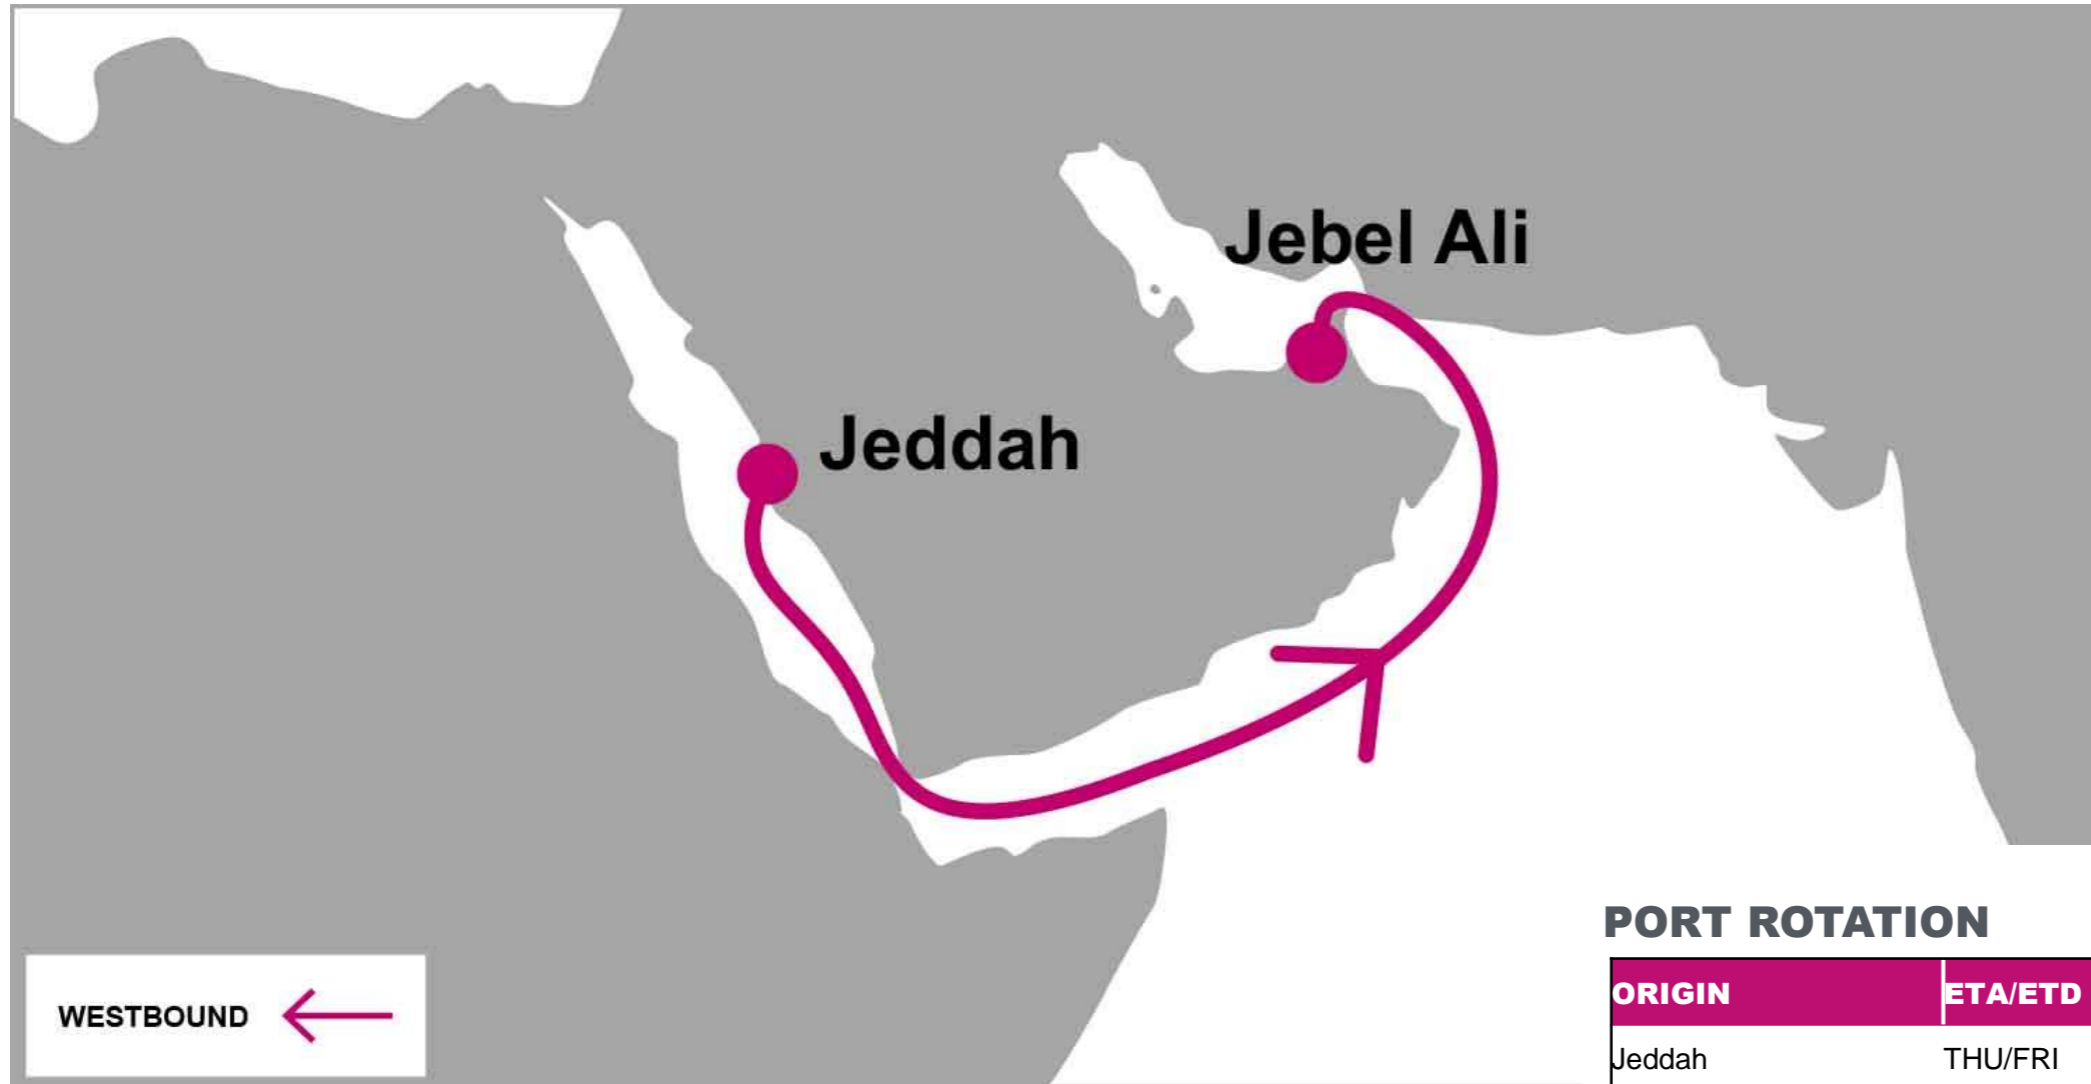

N/B	TUT	CMB
CMB	1*	
TUT		1

\*Only Loop 3 Colombo(ETD=TUE) to Tuticorin(ETA=THU) takes 2 days.

**KEY TRANSIT TABLE** - UNLOCODE PORT NAME & COUNTRY NAME

**CMB:** Colombo, Pakistan | **TUT:** Tuticorin, India

NOTE: Transit times and port rotation are as of now and subject to change

For more information, please click [here](#)

<b>N/B</b>	<b>CMB</b>
<b>COK</b>	2

**PORT ROTATION**

(Terminals are subject to change)

**KEY TRANSIT TABLE** - UNLOCODE PORT NAME & COUNTRY NAME

**CMB:** Colombo, Pakistan | **COK:** Cochin, India

NOTE: Transit times and port rotation are as of now and subject to change

For more information, please click [here](#)

**JED:** Jeddah, Saudi Arabia | **JEA:** Jebel Ali, UAE

NOTE: Transit times and port rotation are as of now and subject to change