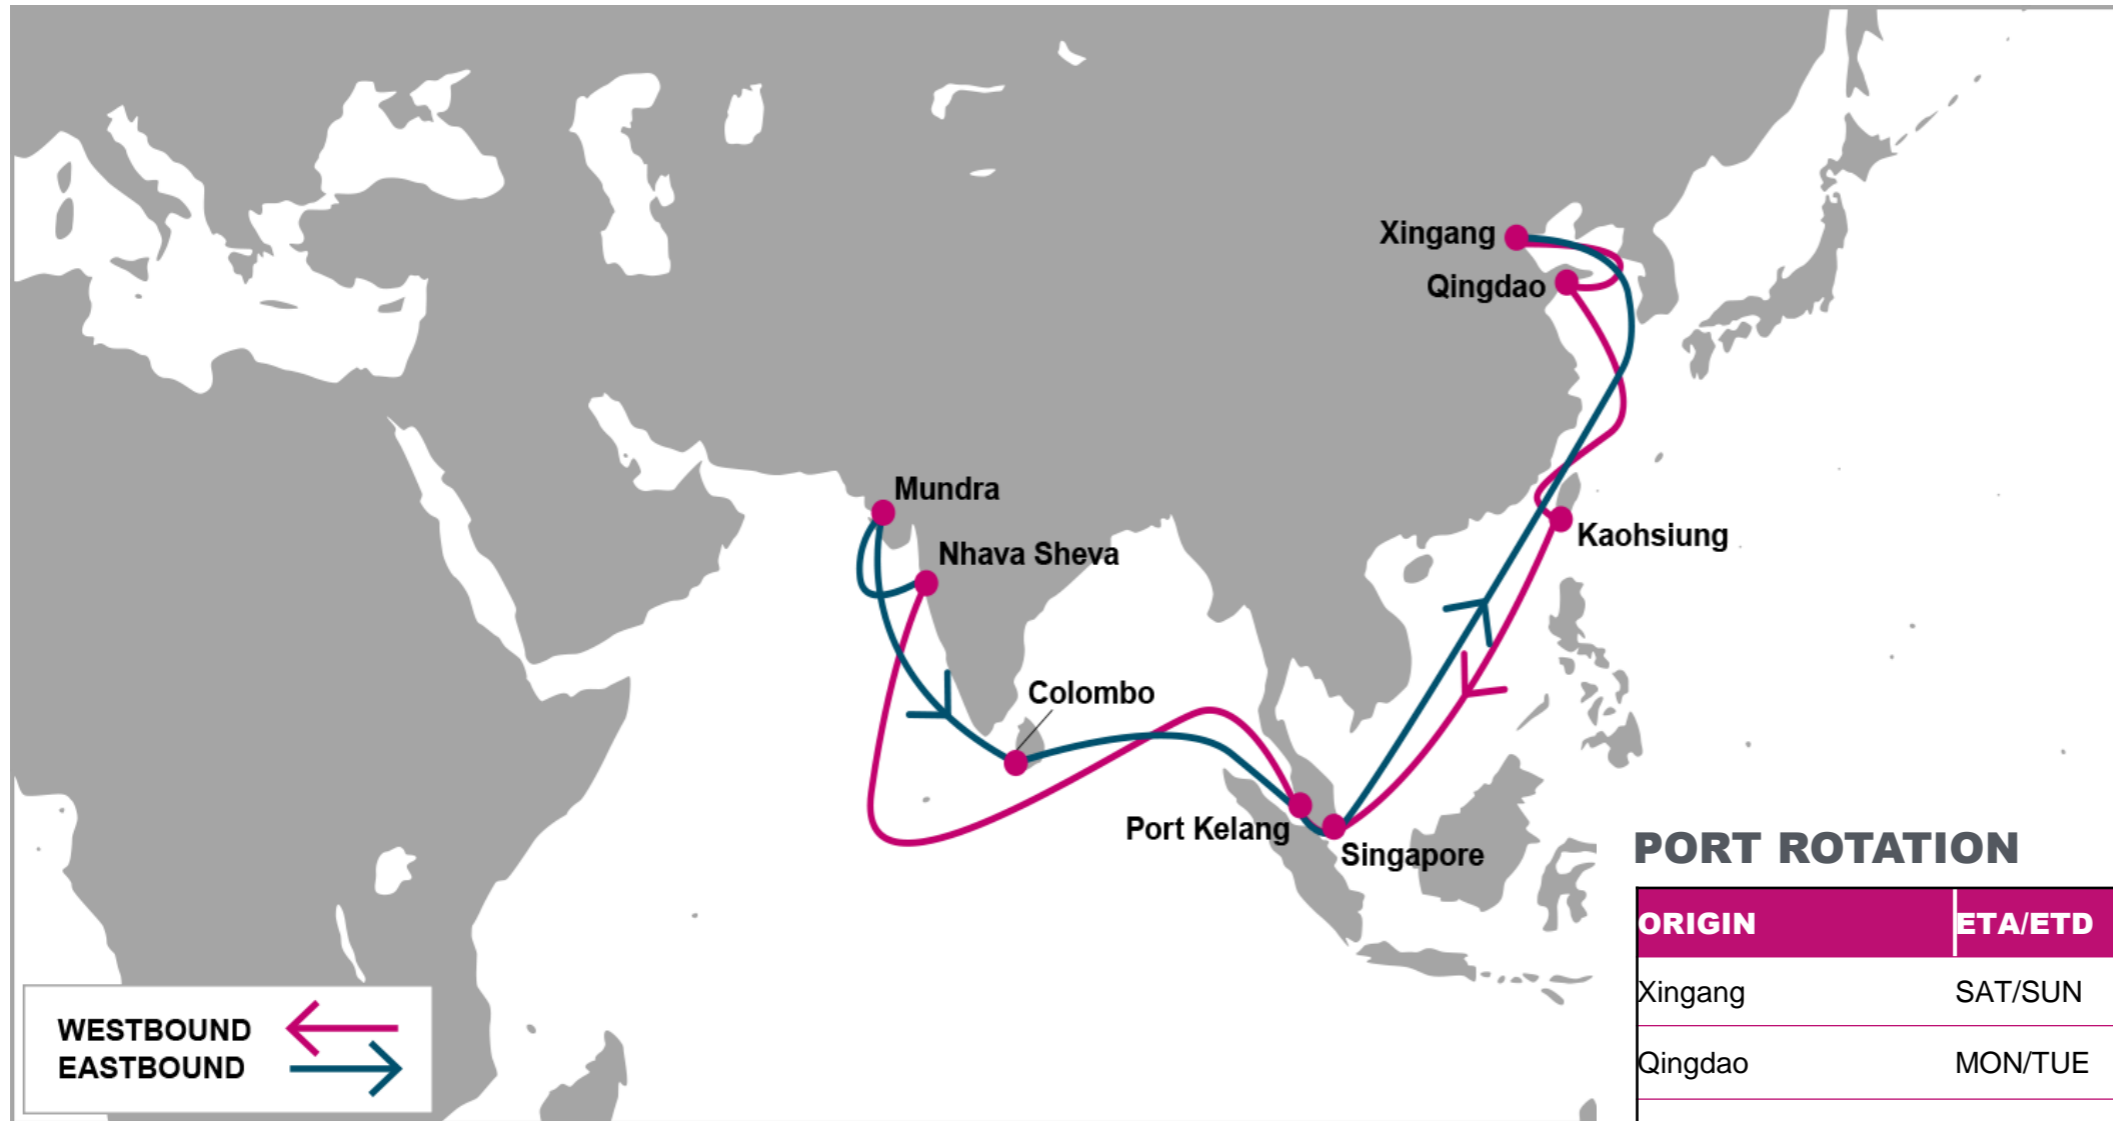

KEY TRANSIT TABLE - UNLOCODE PORT NAME & COUNTRY NAME

TAO: Qingdao, China | PUS: Pusan, South Korea | SHA: Shanghai, China | NGB: Ningbo, China | KHH: Kaohsiung, Taiwan | SHK: Shekou, China | SIN: Singapore, Singapore | HKG: Hong Kong, China | PKG: Port Kelang, Malaysia | JEA: Jebel Ali, UAE | DMM: Dammam, Saudi Arabia | HMD: Hamad, Qatar | JUB: Jubail, Saudi Arabia | AUH: Abu Dhabi, UAE | SOH: Sohar, Oman

**KEY TRANSIT TABLE - UNLOCODE PORT NAME & COUNTRY NAME**

PUS: Pusan, South Korea | SHA: Shanghai, China | NGB: Ningbo, China | SHK: Shekou, China | SIN: Singapore, Singapore | PKG: Port Kelang, Malaysia | JED: Jeddah, Saudi Arabia | AQB: Aqaba, Jordan | SOK: Sokhna, Egypt

**KEY TRANSIT TABLE - UNLOCODE PORT NAME & COUNTRY NAME**

**PUS:** Pusan, South Korea | **SHA:** Shanghai, China | **NGB:** Ningbo, China | **SHK:** Shekou, China | **NSA:** Nhava Sheva, India | **PAV:** Pipavav, India | **CMB:** Colombo, Sri Lanka | **PKG:** Port Kelang, Malaysia | **SIN:** Singapore, Singapore | **HPH:** Haiphong, Vietnam | **CMP:** Cai Mep, Vietnam

NOTE: Transit times and port rotation are as of now and subject to change

For more information, please click [here](#)

**PORT ROTATION**

(Terminals are subject to change)

ORIGIN	ETA/ETD	TERMINAL
Xingang	SAT/SUN	Tianjin Port Container Terminal (TCT)
Qingdao	MON/TUE	Qingdao New Qianwan Container Terminal (QQCT)
Kaohsiung	FRI/SAT	Evergreen Marine Corp (berth 79)
Singapore	THU/FRI	PSA Singapore
Port Kelang	FRI/SAT	Westports
Nhava Sheva	SAT/TUE	Jawaharlal Nehru Port Trust (JNPT)
Mundra	WED/THU	Adani CMA Mundra Terminal (ACMTPL)
Colombo	TUE/TUE	Jaya Container Terminal (JCT)
Port Kelang	SUN/MON	Westports
Singapore	TUE/WED	PSA Singapore
Xingang	SAT/SUN	Tianjin Port Container Terminal (TCT)
<b>Turnaround days: 49</b>		