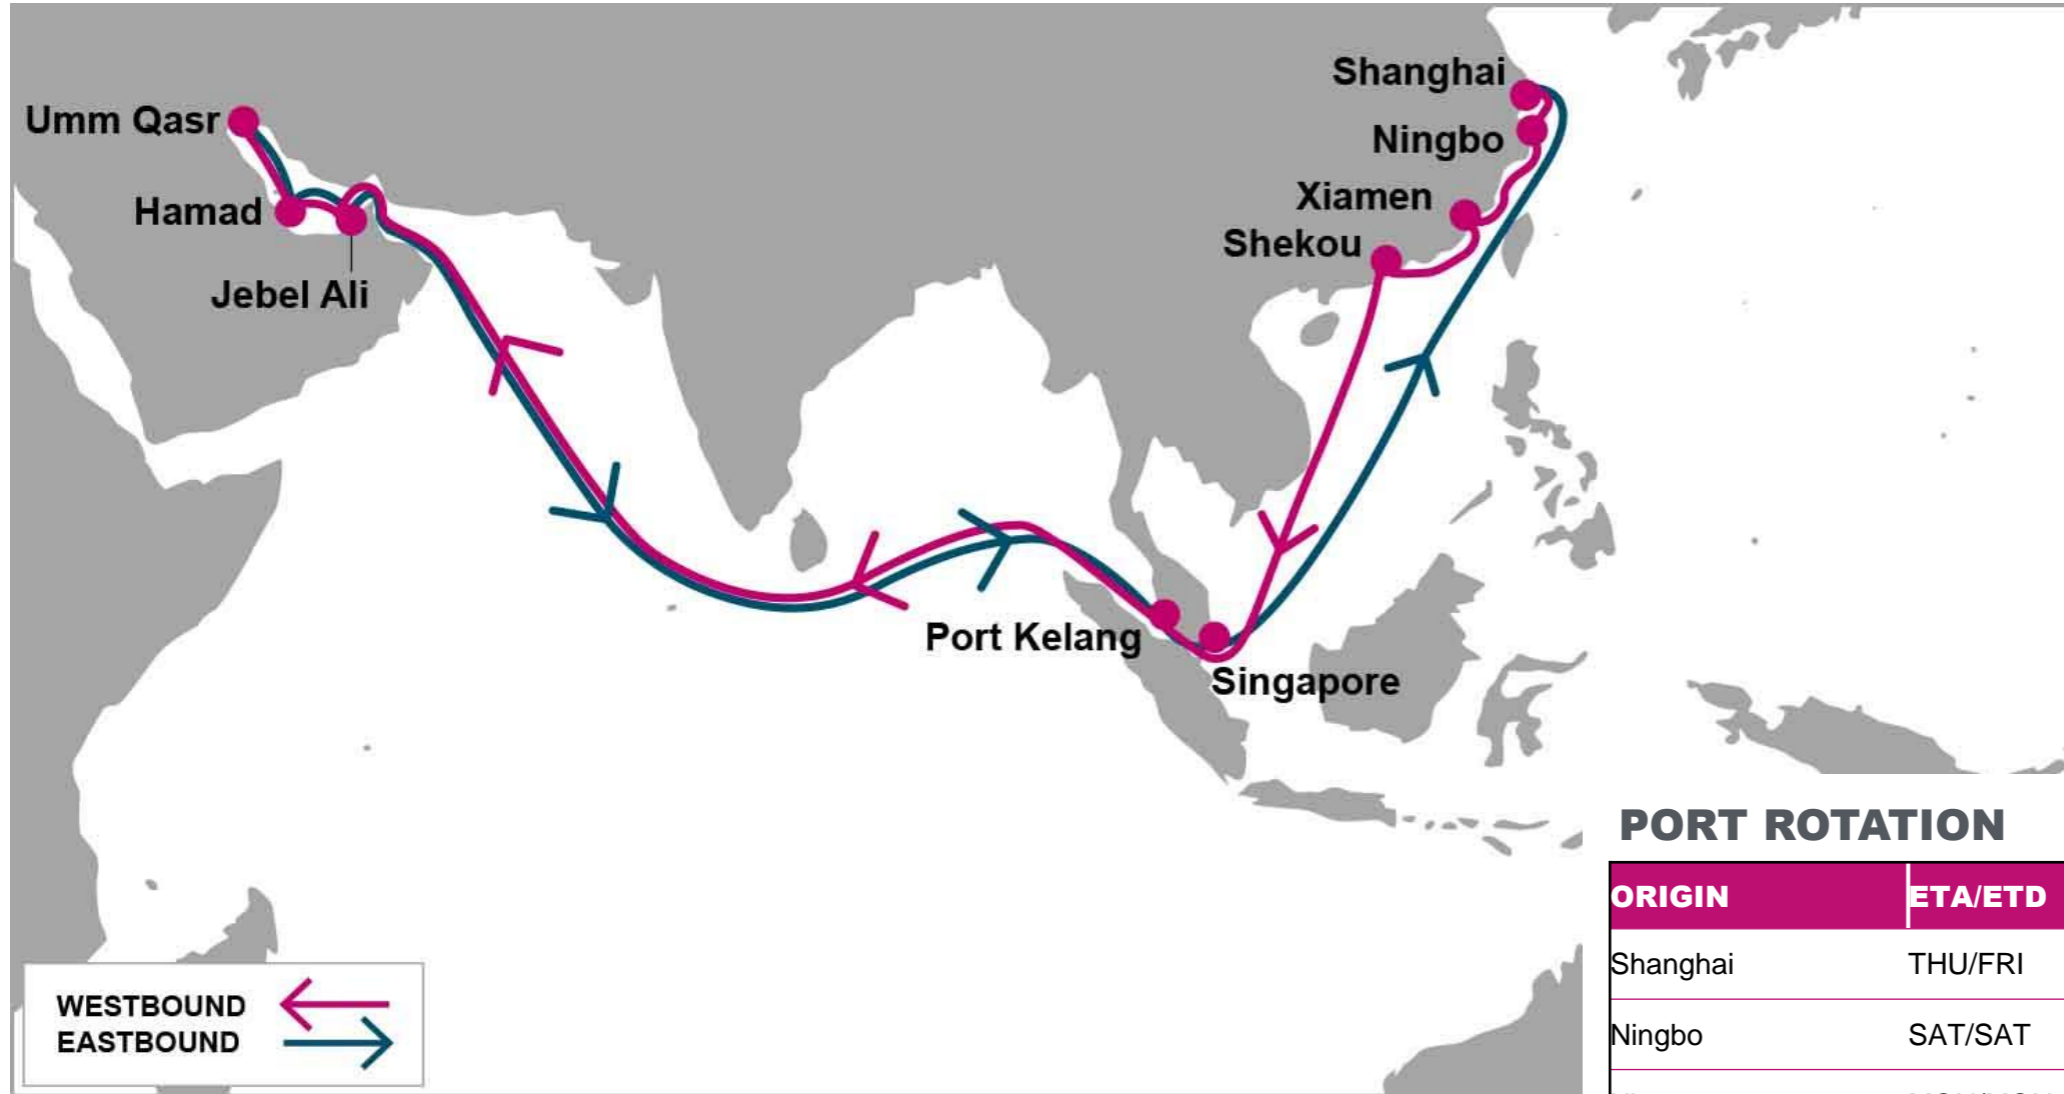

(Terminals are subject to change)

ORIGIN	ETA/ETD	TERMINAL
Qingdao	FRI/SUN	Qingdao Qianwan Container Terminal (QQCT)
Shanghai	MON/TUE	Shanghai Shengdong International Container Terminal
Ningbo	FRI/SAT	Ningbo Meishan-Island International Container Terminal
Nansha	SAT/SUN	Guangzhou South China Oceangate
Singapore	WED/THU	PSA Singapore
Jebel Ali	FRI/MON	Jebel Ali Container Terminal 4
Abu Dhabi	SUN/MON	COSCO SHIPPING PORT
Dammam	WED/THU	Saudi Global Ports
Abu Dhabi	SUN/MON	COSCO SHIPPING PORT
Port Kelang		Westports Malaysia Sdn Bhd
Qingdao	FRI/SUN	Qingdao Qianwan Container Terminal (QQCT)
<b>Turnaround days: 49</b>		

**TAO:** Qingdao, China | **SHA:** Shanghai, China | **NGB:** Ningbo, China | **NSA:** Nansha, China | **SIN:** Singapore, Singapore | **JEA:** Jebel Ali, UAE | **AUH:** Abu Dhabi, UAE | **DMM:** Dammam, Saudi Arabia | **PKG:** Port Kelang, Malaysia

NOTE: Transit times and port rotation are as of now and subject to change

For more information, please click [here](#)

**PORT ROTATION**

(Terminals are subject to change)

ORIGIN	ETA/ETD	TERMINAL
Shanghai	THU/FRI	SIPG (SHANGHAI INTL PORT GROUP) - WAIGAOQIAO
Ningbo	SAT/SAT	Ningbo Beilun International/First Container Terminals (NBCT)
Xiamen	MON/MON	Xiamen Haitian Container Terminal (XHCT)
Shekou	TUE/WED	Mawan Container Terminal (MCT)
Port Kelang	MON/TUE	Westports
Jebel Ali	THU/THU	DP World Jebel Ali (Terminal 3)
Hamad	FRI/FRI	Hamad Container Terminal
Umm Qasr	MON/WED	Basra Gateway Terminal
Hamad	THU/FRI	Hamad Container Terminal
Jebel Ali	SUN/MON	DP World Jebel Ali (Terminal 3)
Singapore	THU/THU	PSA Singapore
Shanghai	THU/FRI	SIPG (SHANGHAI INTL PORT GROUP) - WAIGAOQIAO
<b>Turnaround days: 49</b>		