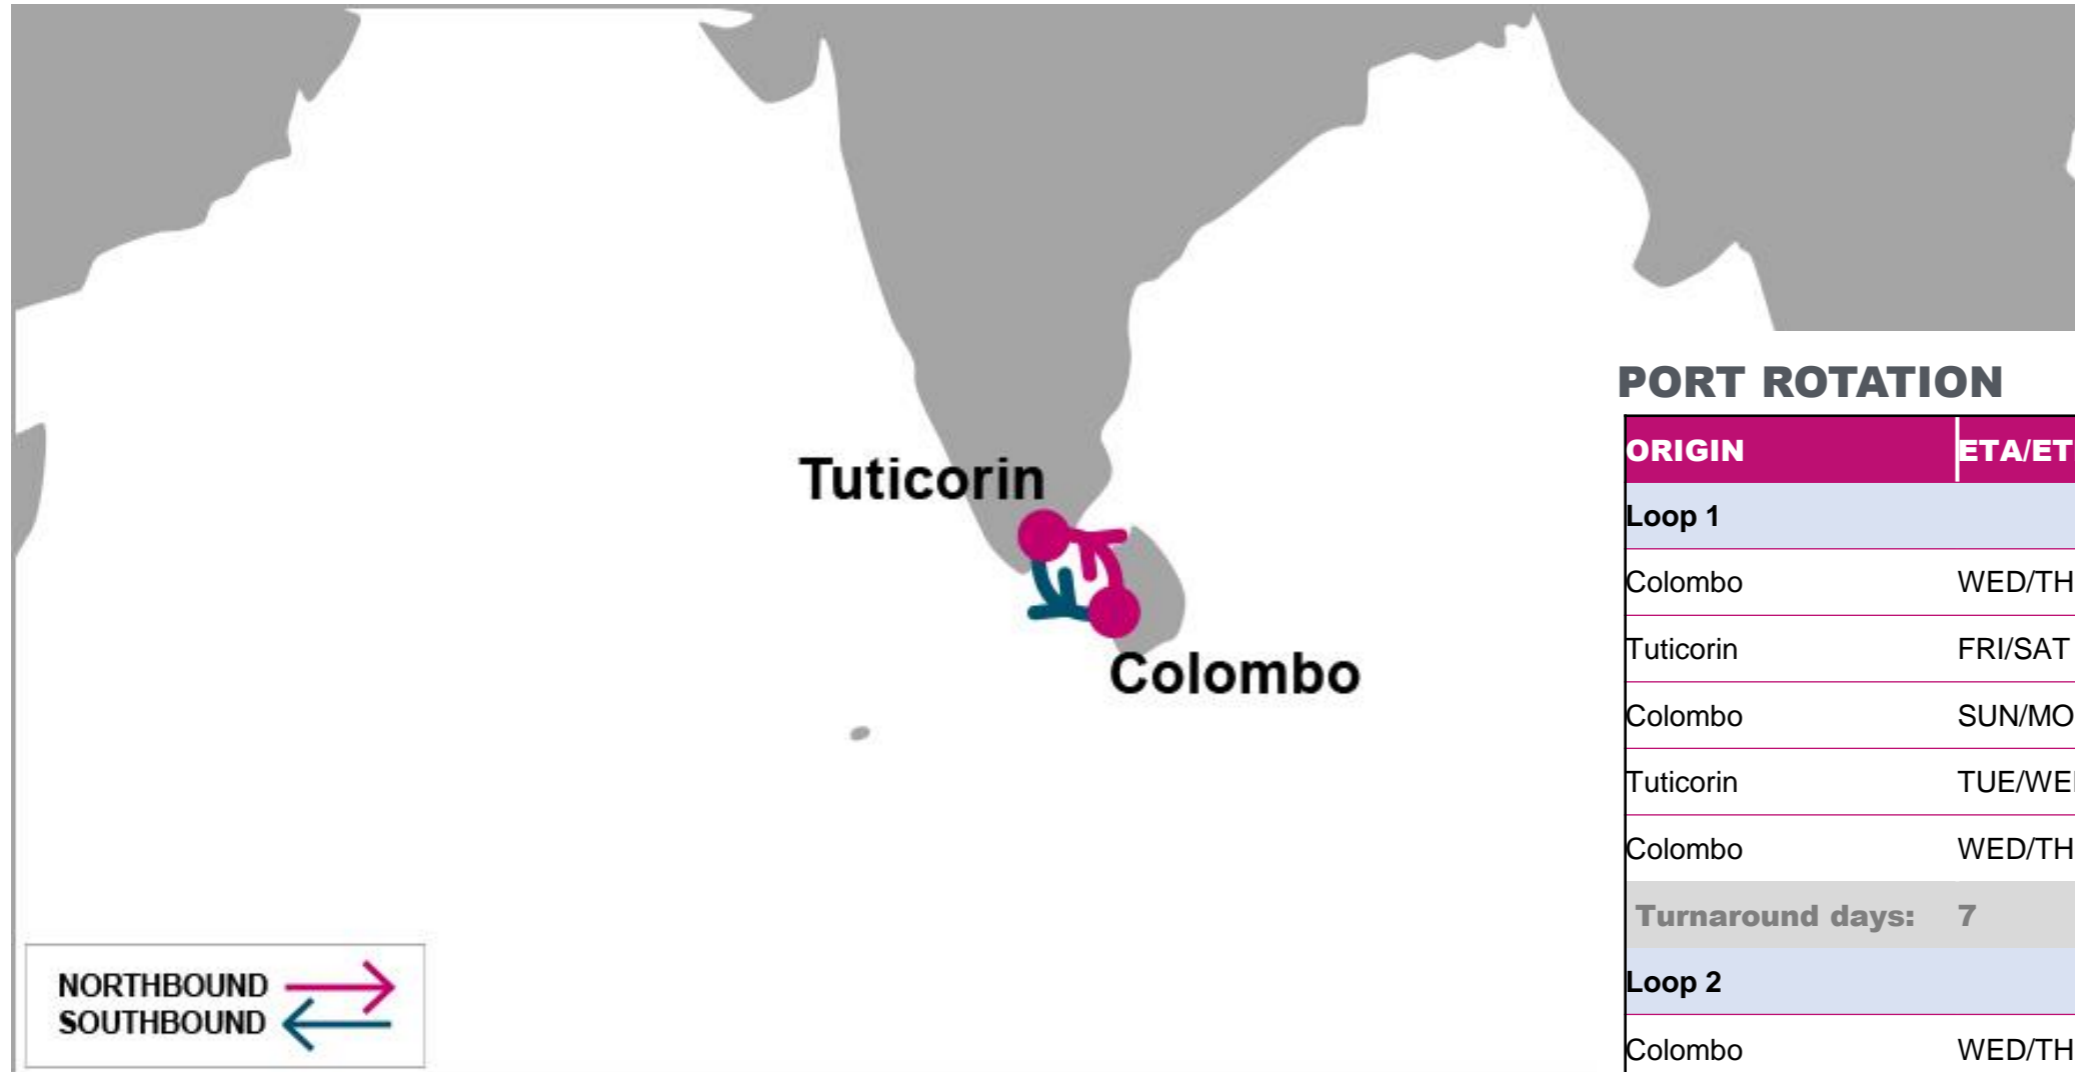

For more information, please click [here](#)

PORT ROTATION

(Terminals are subject to change)

ORIGIN	ETA/ETD	TERMINAL
Loop 1		
Colombo	WED/THU	TBD
Tuticorin	FRI/SAT	TBD
Colombo	SUN/MON	TBD
Tuticorin	TUE/WED	TBD
Colombo	WED/THU	TBD
Turnaround days: 7		
Loop 2		
Colombo	WED/THU	Colombo International Container Terminal (CICT)
Tuticorin	FRI/FRI	Dakshin Bharat Gateway Terminal (DBGT)
Colombo	SAT/SUN	Colombo International Container Terminal (CICT)
Turnaround days: 4		
Loop 3		
Colombo	TUE/TUE	Jaya Container Terminal (JCT)
Tuticorin	THU/FRI	Tuticorin Terminal
Colombo	SAT/SAT	Jaya Container Terminal (JCT)
Tuticorin	SUN/MON	Tuticorin Terminal
Colombo	TUE/TUE	Jaya Container Terminal (JCT)
Turnaround days: 7		

N/B	TUT	CMB
CMB	1*	
TUT		1

*Only Loop 3 Colombo(ETD=TUE) to Tuticorin(ETA=THU) takes 2 days.

KEY TRANSIT TABLE - UNLOCODE PORT NAME & COUNTRY NAME

CMB: Colombo, Pakistan | **TUT:** Tuticorin, India

NOTE: Transit times and port rotation are as of now and subject to change