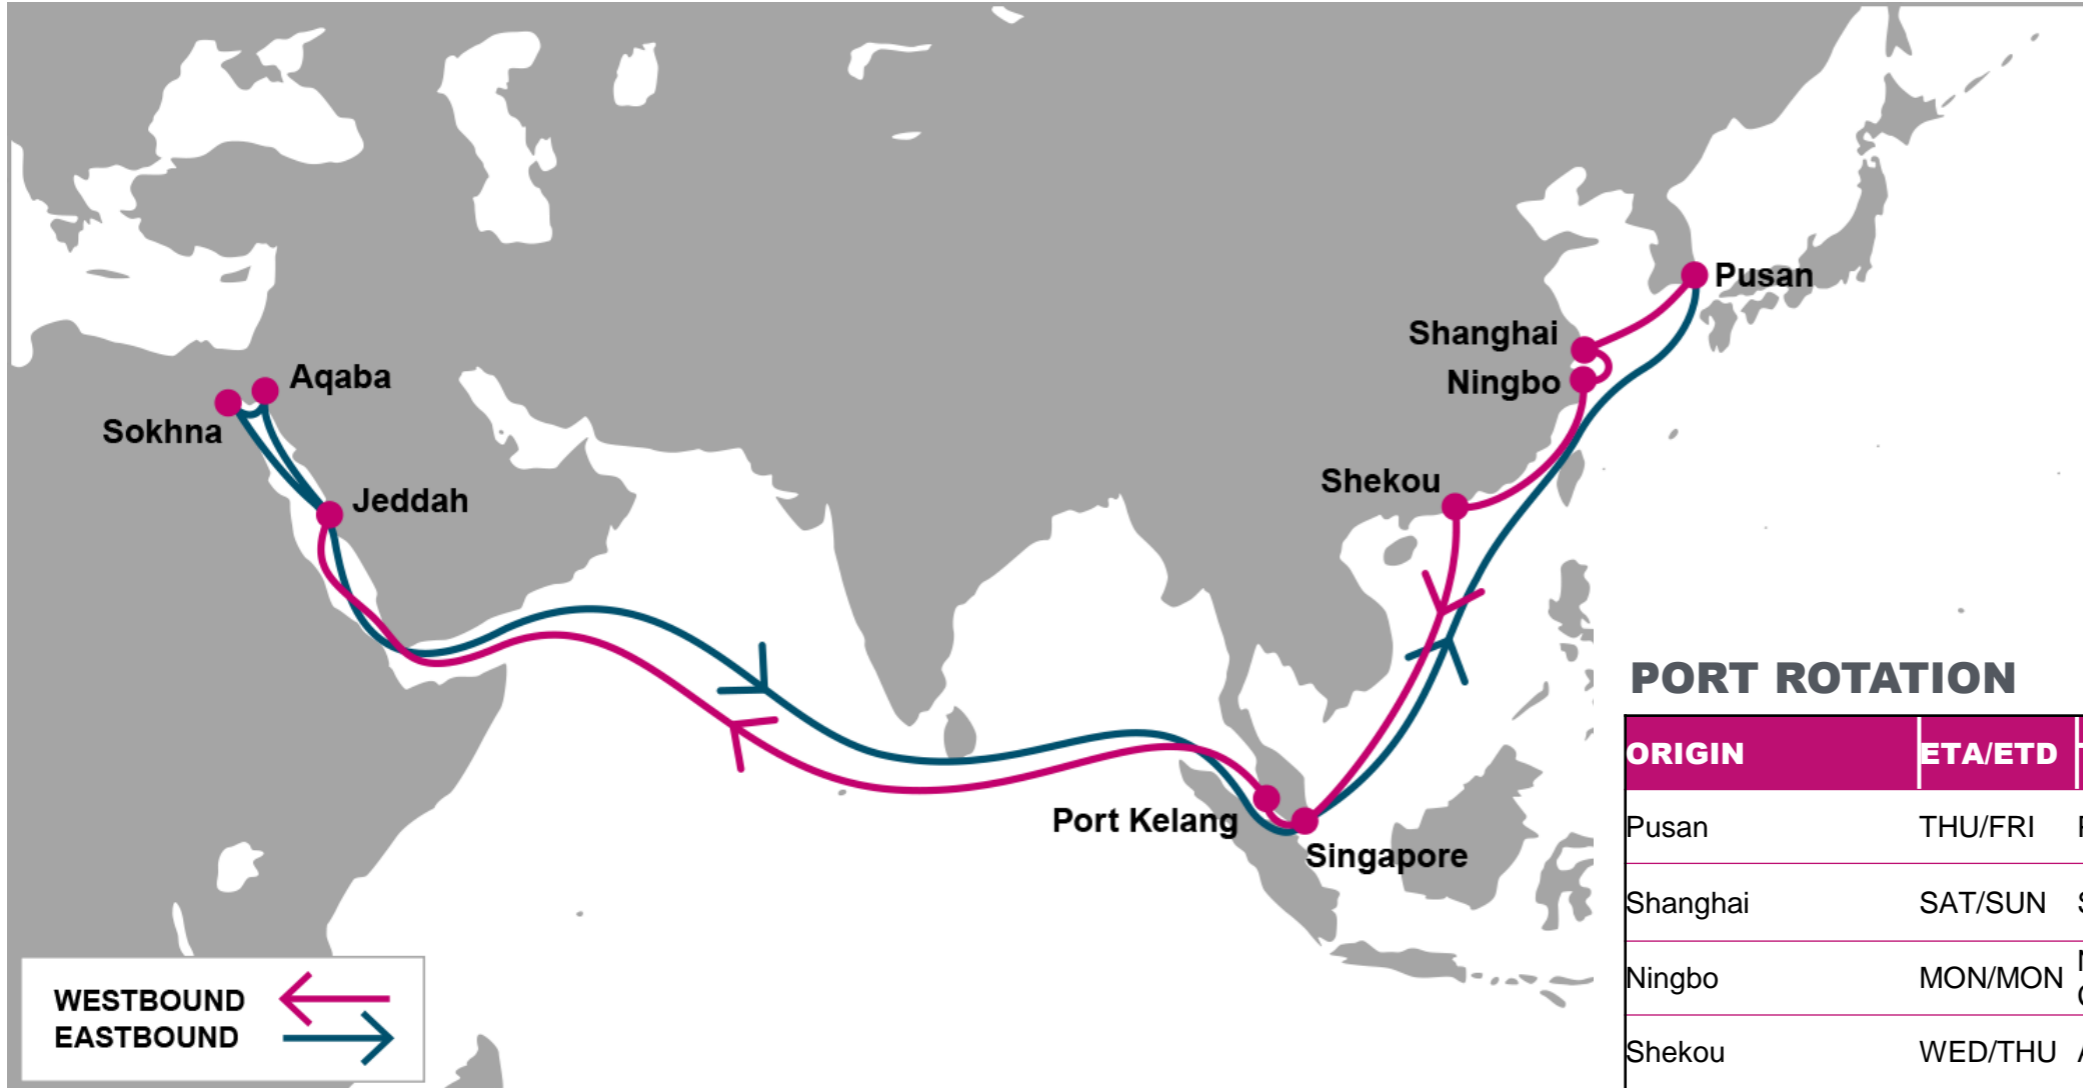

For more information, please click [here](#)

PORT ROTATION

(Terminals are subject to change)

ORIGIN	ETA/ETD	TERMINAL
Pusan	THU/FRI	Pusan Newport Company (PNC)
Shanghai	SAT/SUN	SIPG Yangshan Phase IV (SIPGSD)
Ningbo	MON/MON	Ningbo Beilun International/First Container Terminals (NBCT)
Shekou	WED/THU	APM Terminals Quetzal (TCQ)
Singapore	MON/MON	PSA Singapore
Port Kelang	TUE/TUE	North Port
Jeddah	SAT/SUN	DP World Jeddah
Aqaba	TUE/WED	Aqaba Container Terminal (ACT)
Sokhna	THU/SAT	DP World Sokhna
Jeddah	WED/THU	DP World Jeddah
Singapore	THU/FRI	PSA Singapore
Pusan	THU/FRI	Pusan Newport Company (PNC)

Turnaround days: 56

W/B	SIN	PKG	JED	AQB	SOK	E/B	SIN	PUS	SHA
PUS	10	11	22	25	27	AQB	22	29	31
SHA	8	9	20	23	25	SOK	19	26	28
NGB	7	8	19	22	24	JED	14	21	23
SHK	4	5	16	19	21	SIN		6	8
SIN		1	12	15	17				
PKG			11	14	16				

KEY TRANSIT TABLE - UNLOCODE PORT NAME & COUNTRY NAME

PUS: Pusan, South Korea | SHA: Shanghai, China | NGB: Ningbo, China | SHK: Shekou, China | SIN: Singapore, Singapore | PKG: Port Kelang, Malaysia | JED: Jeddah, Saudi Arabia | AQB: Aqaba, Jordan | SOK: Sokhna, Egypt

NOTE: Transit times and port rotation are as of now and subject to change