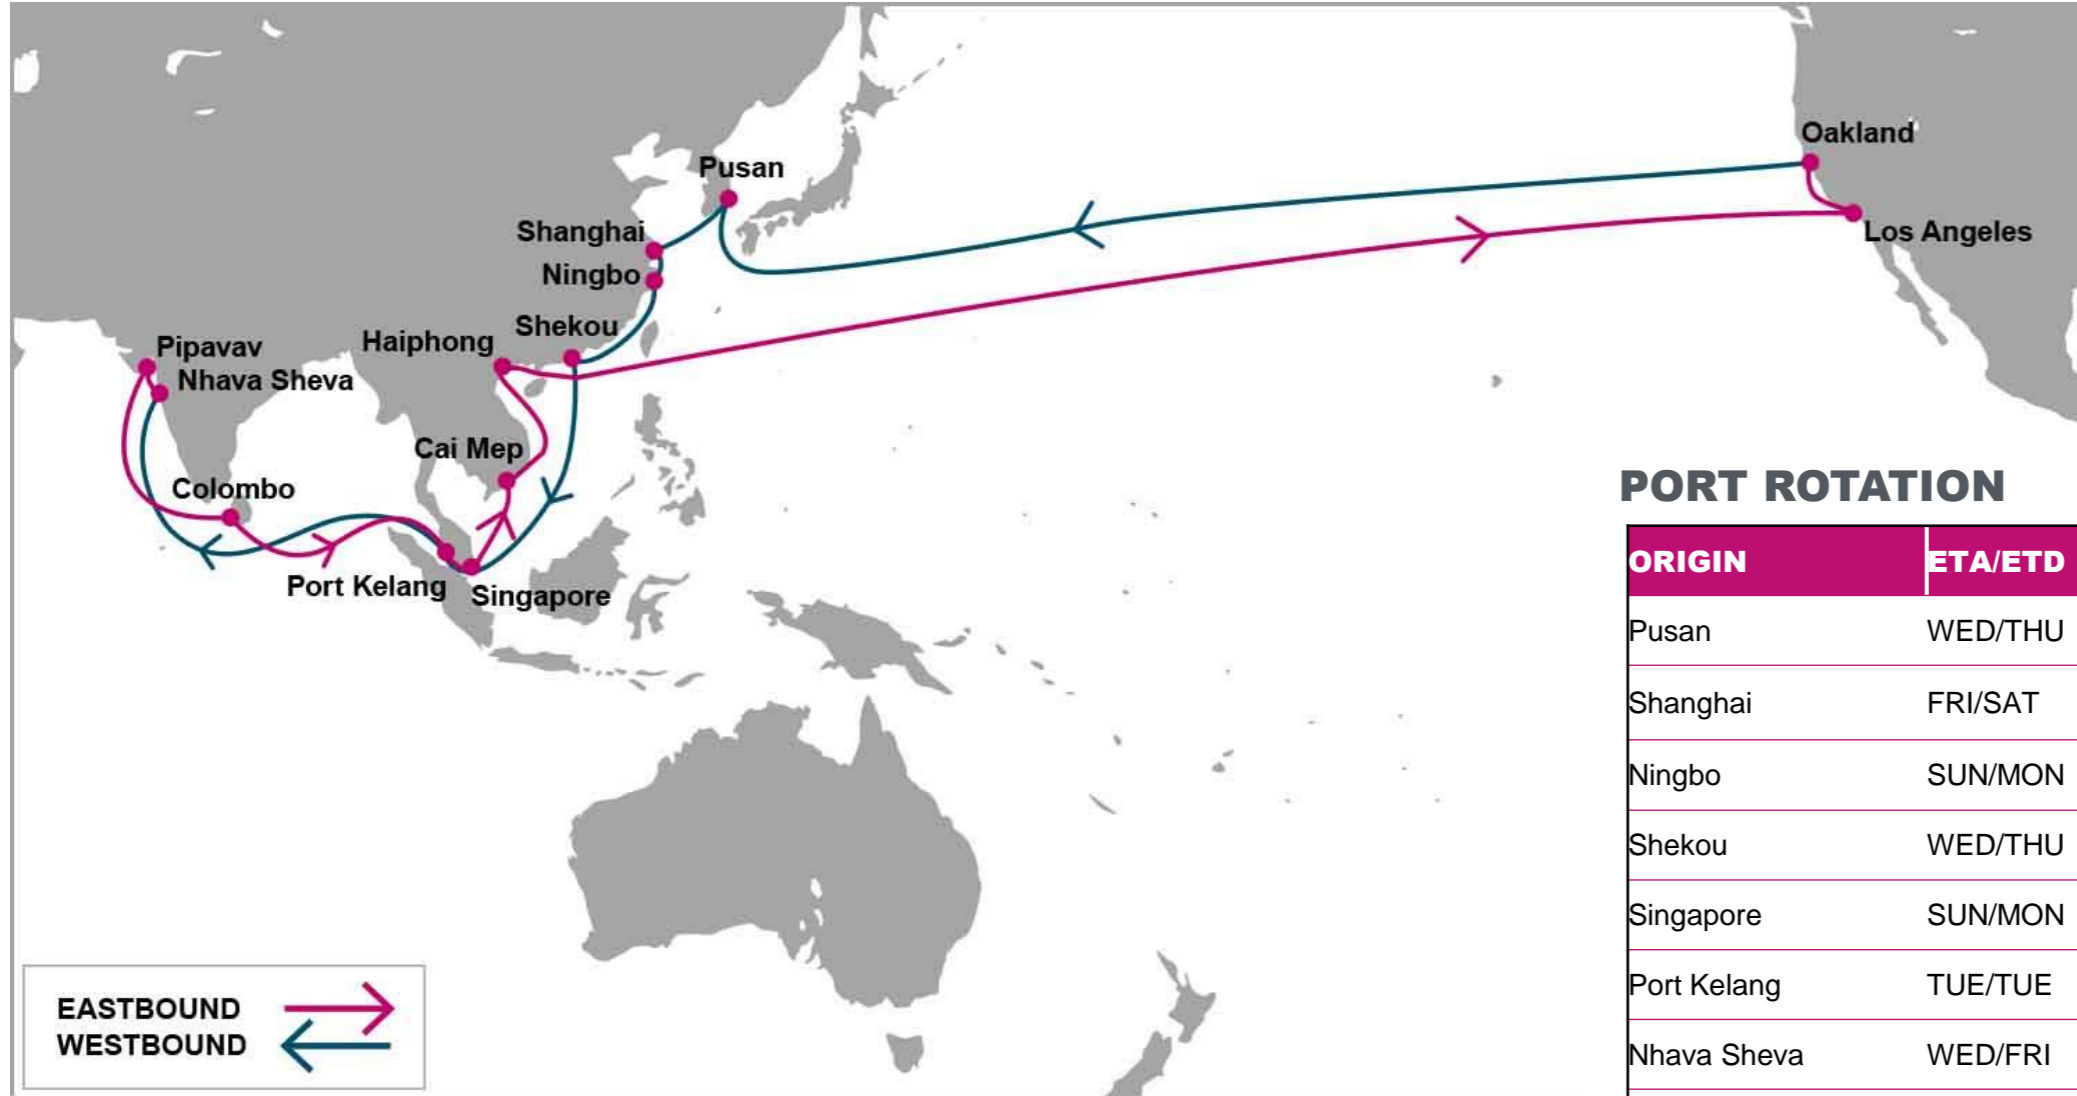

For more information, please click [here](#)

PORT ROTATION

(Terminals are subject to change)

ORIGIN	ETA/ETD	TERMINAL
Pusan	WED/THU	Hyundai Pusan Newport Terminal (HPNT)
Shanghai	FRI/SAT	SIPG Waigaoqiao Phase II/III (SIPGZCT)
Ningbo	SUN/MON	Ningbo Port Beilun Third Container Terminal (NBCT)
Shekou	WED/THU	Mawan Container Terminal (MCT)
Singapore	SUN/MON	PSA Singapore
Port Kelang	TUE/TUE	Westports
Nhava Sheva	WED/FRI	Gateway Terminal India (GTI)
Pipavav	SAT/SUN	APM Terminals Pipavav
Colombo	WED/WED	Colombo International Container Terminals (CICT)
Port Kelang	SUN/MON	Westports
Singapore	MON/WED	PSA Singapore
Cai Mep	THU/FRI	Tan Cang Cai Mep International Terminal (TCIT)
Haiphong	MON/TUE	Haiphong International Container Terminal (HICT)
Los Angeles	WED/MON	Yusen Terminal International (YTI)
Oakland	TUE/WED	TraPac
Pusan	WED/THU	Pusan Newport Company (PNC)

Turnaround days: 77

W/B	NSA	PAV	CMB	E/B	PKG	SIN	CMP	HPH
PUS	20	23	27	NSA	9	10	13	17
SHA	18	21	25	PAV	7	8	11	15
NGB	16	19	23	CMB	4	5	8	12
SHK	14	17	21	PKG		1	3	7
SIN	9	12	16	SIN			1	5
PKG	7	10	14					

KEY TRANSIT TABLE - UNLOCODE PORT NAME & COUNTRY NAME

PUS: Pusan, South Korea | **SHA:** Shanghai, China | **NGB:** Ningbo, China | **SHK:** Shekou, China | **NSA:** Nhava Sheva, India | **PAV:** Pipavav, India | **CMB:** Colombo, Sri Lanka | **PKG:** Port Kelang, Malaysia | **SIN:** Singapore, Singapore | **HPH:** Haiphong, Vietnam | **CMP:** Cai Mep, Vietnam

NOTE: Transit times and port rotation are as of now and subject to change