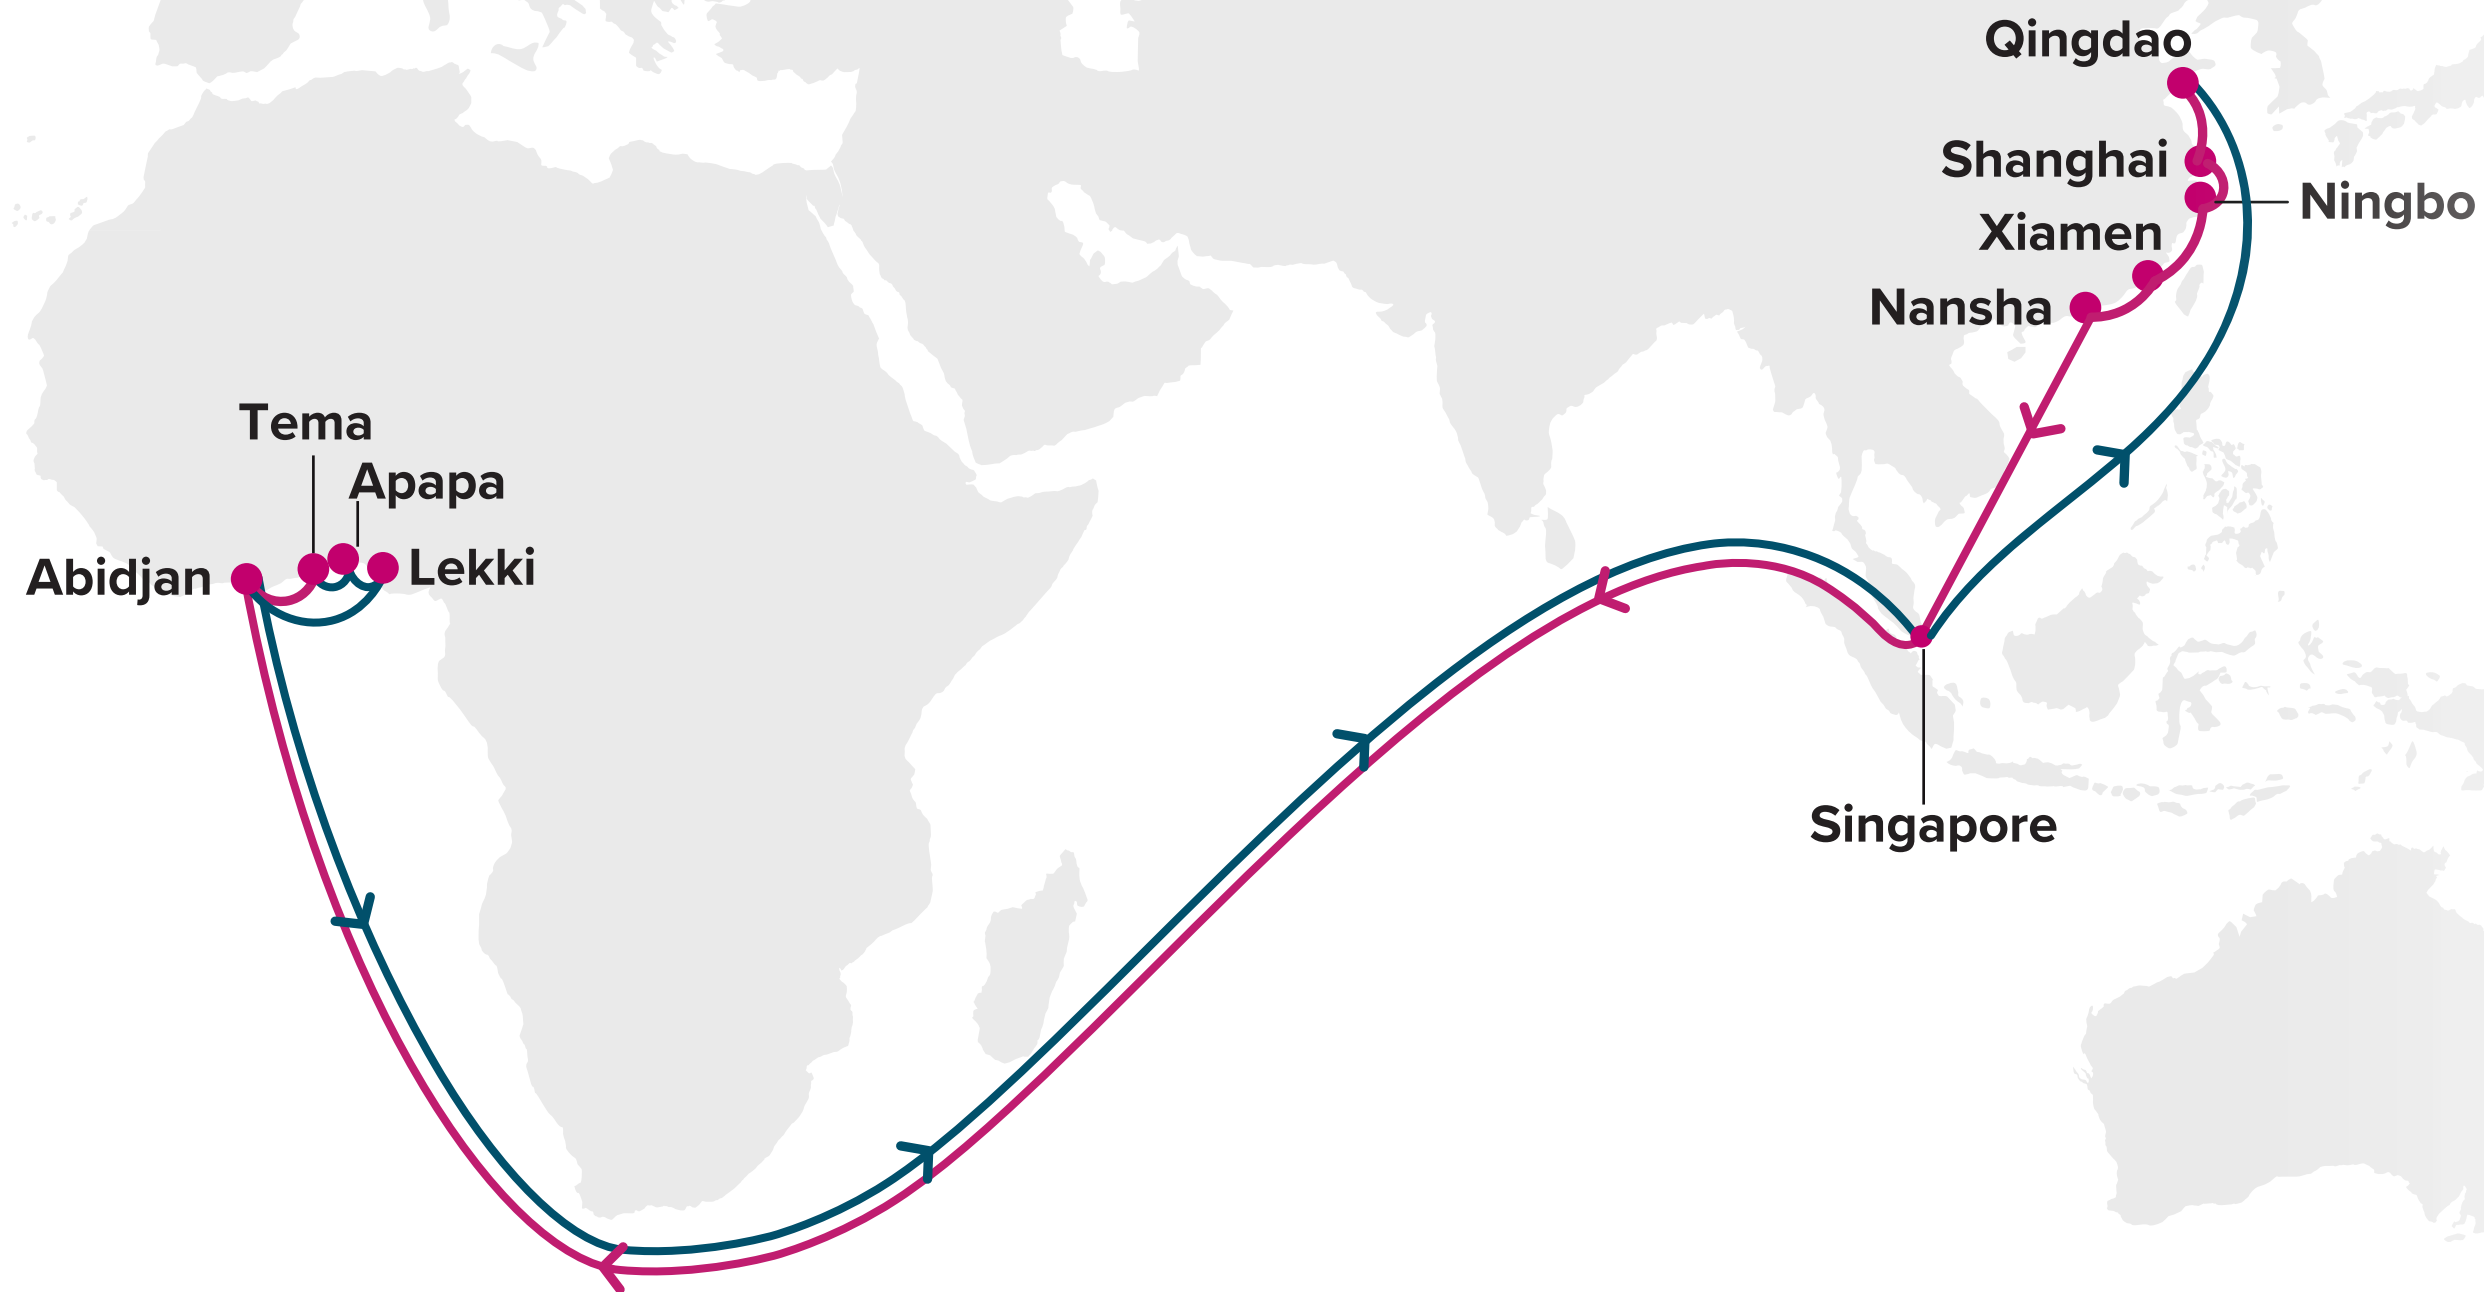

Enjoy quicker delivery times to and from Ivory Coast, ensuring your cargo reaches the destination faster.

New Lekki Port Call

Addition of Lekki Port, Nigeria, offers enhanced connectivity and convenience for your cargo.

TURNAROUND DAYS: 84

Shanghai • Ningbo • Nansha • Singapore • Port Kelang • Apapa •
Tincan • **Cotonou** • Tema • Lome • Port Kelang • Singapore • Shanghai

W/B	APP	TIN	COO	TEM	LFW	E/B	PKG	SIN	SHA	NGB	NSA
SHA	37	39	42	44	46	APP	34	36	45	46	50
NGB	35	37	40	42	44	TIN	32	34	43	44	48
NSA	32	34	37	39	41	COO	30	32	41	42	46
SIN	27	29	32	34	36	TEM	28	30	39	40	44
PKG	26	28	31	33	35	LFW	27	29	38	39	43

NEW ROTATION

SW2 (Loop A)

Alternate weekly navigation

PORT ROTATION

(Terminals are subject to change)

ORIGIN	ETA/ETD	TERMINAL
QINGDAO	SAT/SUN	Qingdao New Qianwan Container Terminal Co.Ltd.
SHANGHAI	TUE/WED	Shanghai Waigaoqiao Phase V (Mingdong) Terminal
NINGBO	THU/FRI	Yongzhou Container Terminal
XIAMEN	SUN/SUN	Xiamen Haitian Container Terminal
NANSHA	TUE/WED	Guangzhou South China Ocean gate Container Terminal
SINGAPORE	MON/TUE	PSA Singapore
ABIDJAN	THU/FRI	Cote D Ivoire Terminal (CIT)
TEMA	SAT/MON	Meridian Port Services (MPS) – Terminal 3
LAGOS (APAPA)	TUE/THU	APM Terminals Apapa
LEKKI	FRI/SAT	Lekki Freeport Terminal
ABIDJAN	WED/WED	Cote D Ivoire Terminal (CIT)
SINGAPORE	THU/FRI	PSA Singapore
QINGDAO	SAT/SUN	Qingdao New Qianwan Container Terminal Co.Ltd.
TURNAROUND DAYS: 84		