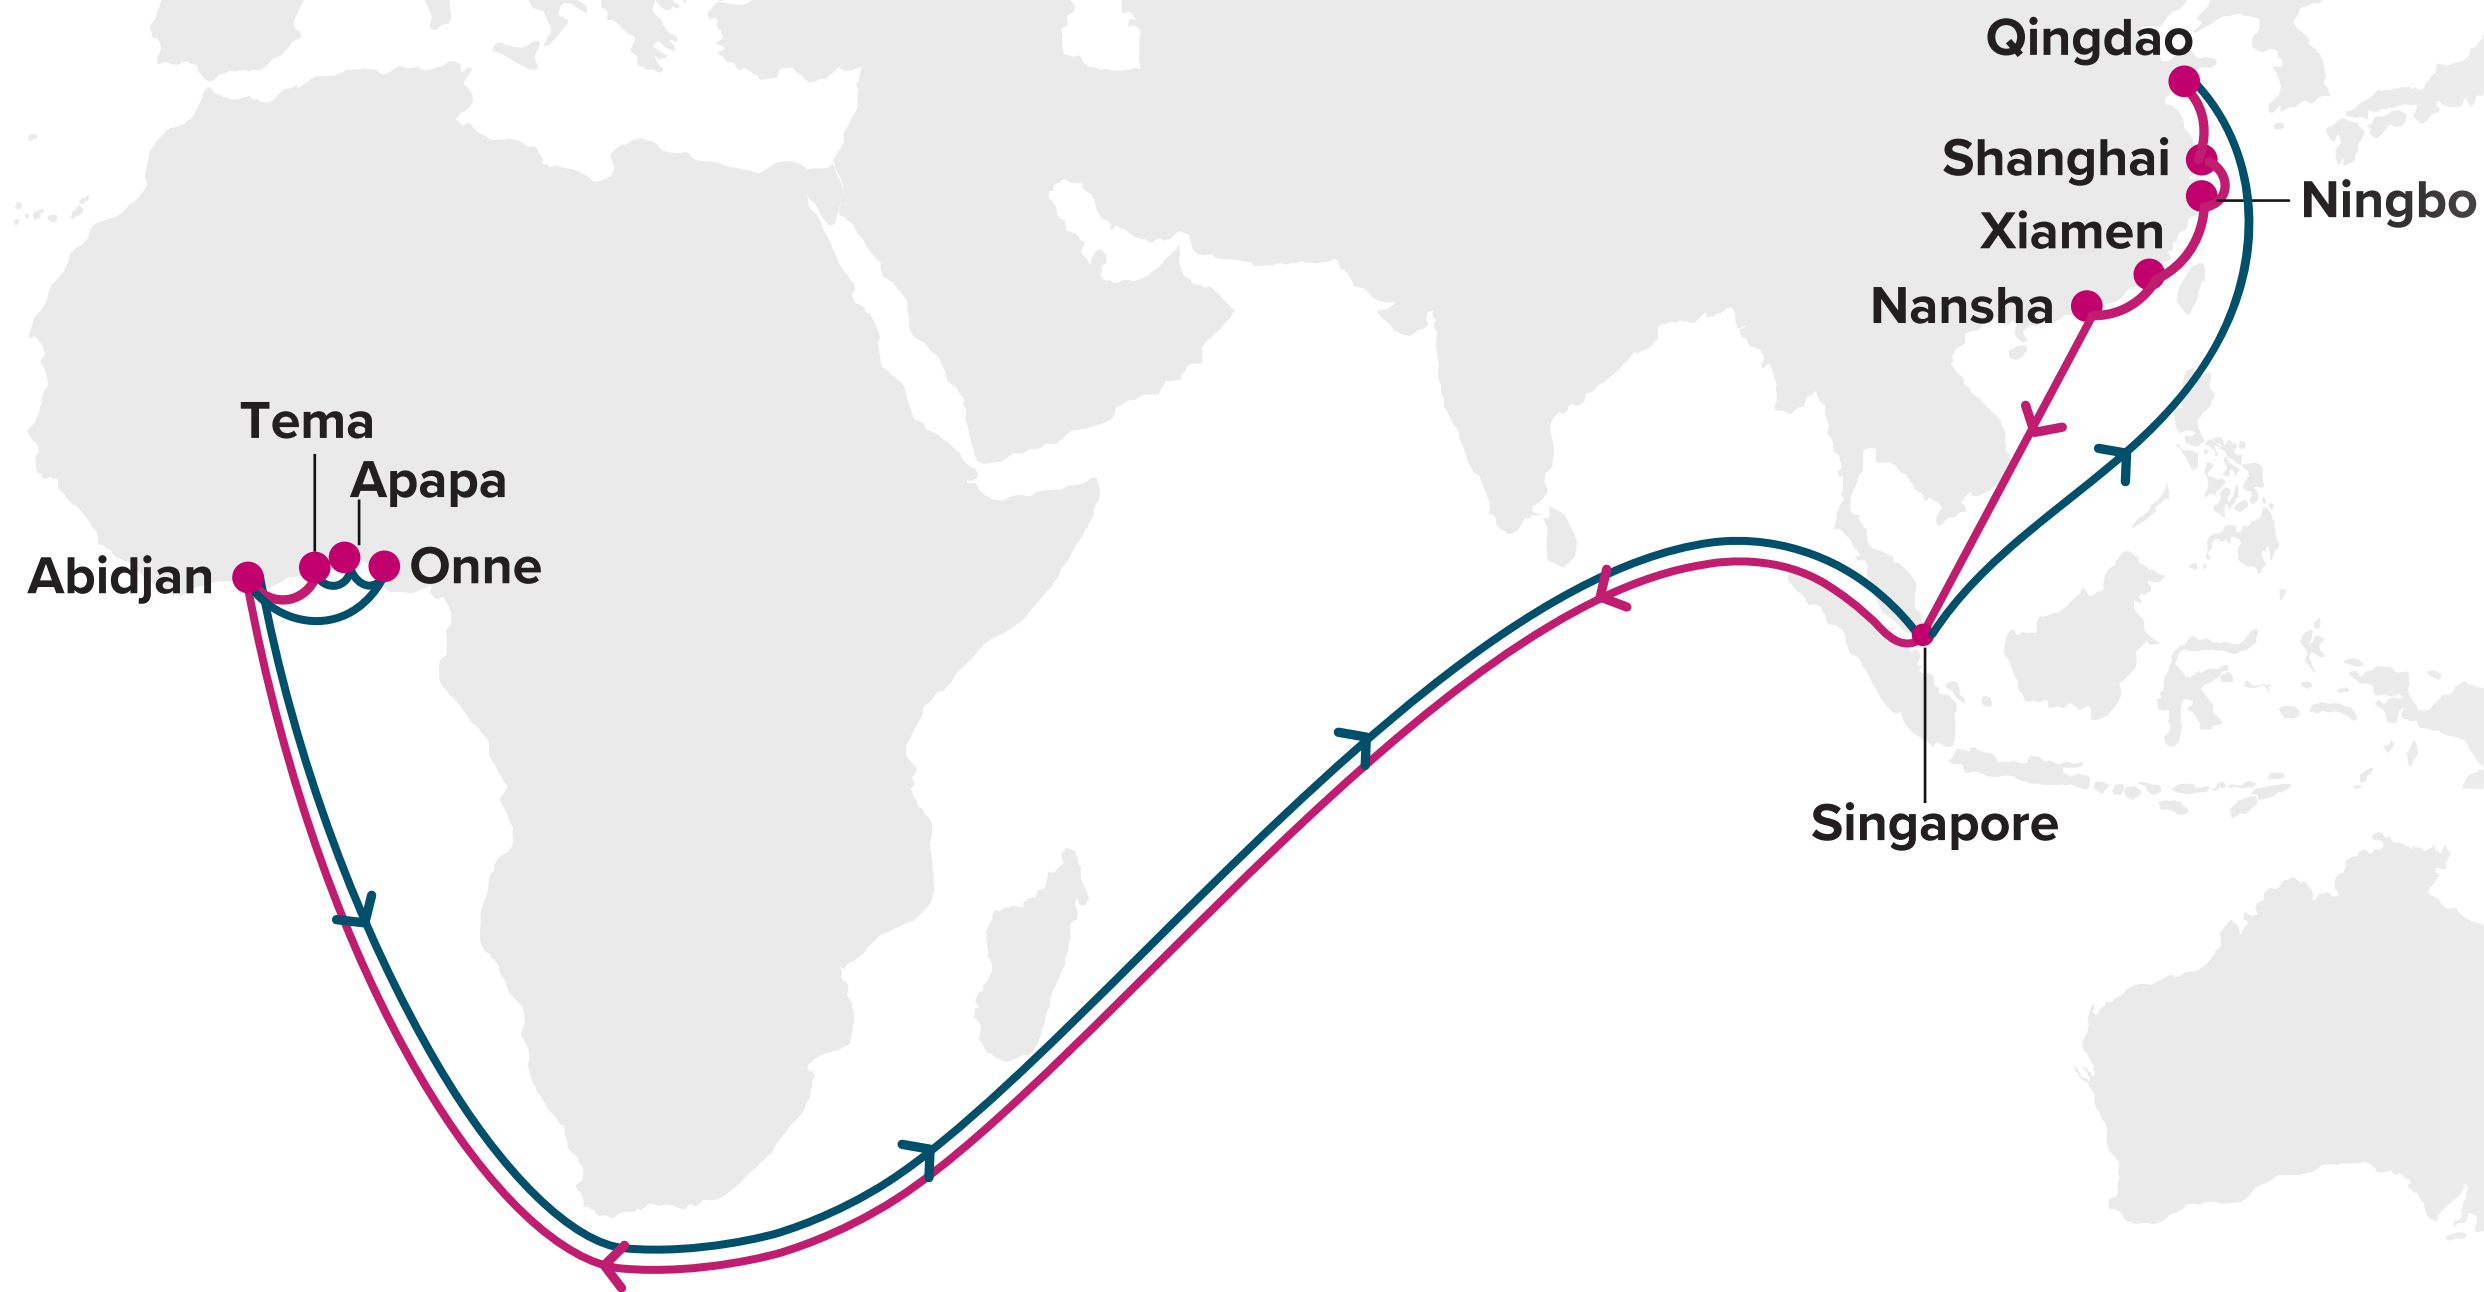

Enjoy quicker delivery times to and from Ivory Coast, ensuring your cargo reaches the destination faster.

New Lekki Port Call

Addition of Lekki Port, Nigeria, offers enhanced connectivity and convenience for your cargo.

Qingdao • Shanghai • Ningbo • Xiamen • Nansha • Singapore • **Abidjan** • Tema • Apapa • **Lekki** • Abidjan • Singapore • Qingdao

W/B	ABJ	TEM	APP	LEK	E/B	SIN	TAO	SHA	NGB	XMN	NSA	
	TAO	39	41	44	47	TEM	31	40	43	45	48	50
	SHA	36	38	41	44	APP	28	37	40	42	45	47
	NGB	34	36	39	42	LEK	26	35	38	40	43	45
	XMN	32	34	37	40	ABJ	22	31	34	36	39	41
	NSA	29	31	34	37							
	SIN	23	25	28	31							

NEW ROTATION

SW2 (Loop B)

Alternate weekly navigation

PORT ROTATION

(Terminals are subject to change)

ORIGIN	ETA/ETD	TERMINAL
QINGDAO	SAT/SUN	Qingdao New Qianwan Container Terminal Co.Ltd.
SHANGHAI	TUE/WED	Shanghai Waigaoqiao Phase V (Mingdong) Terminal
NINGBO	THU/FRI	Yongzhou Container Terminal
XIAMEN	SUN/SUN	Xiamen Haitian Container Terminal
NANSHA	TUE/WED	Guangzhou South China Ocean gate Container Terminal
SINGAPORE	MON/TUE	PSA Singapore
ABIDJAN	THU/FRI	Cote D Ivoire Terminal (CIT)
TEMA	SAT/MON	Meridian Port Services (MPS) – Terminal 3
LAGOS (APAPA)	TUE/THU	APM Terminals Apapa
ONNE	FRI/SUN	West Africa Container Terminal (WACT)
ABIDJAN	WED/WED	Cote D Ivoire Terminal (CIT)
SINGAPORE	THU/FRI	PSA Singapore
QINGDAO	SAT/SUN	Qingdao New Qianwan Container Terminal Co.Ltd.