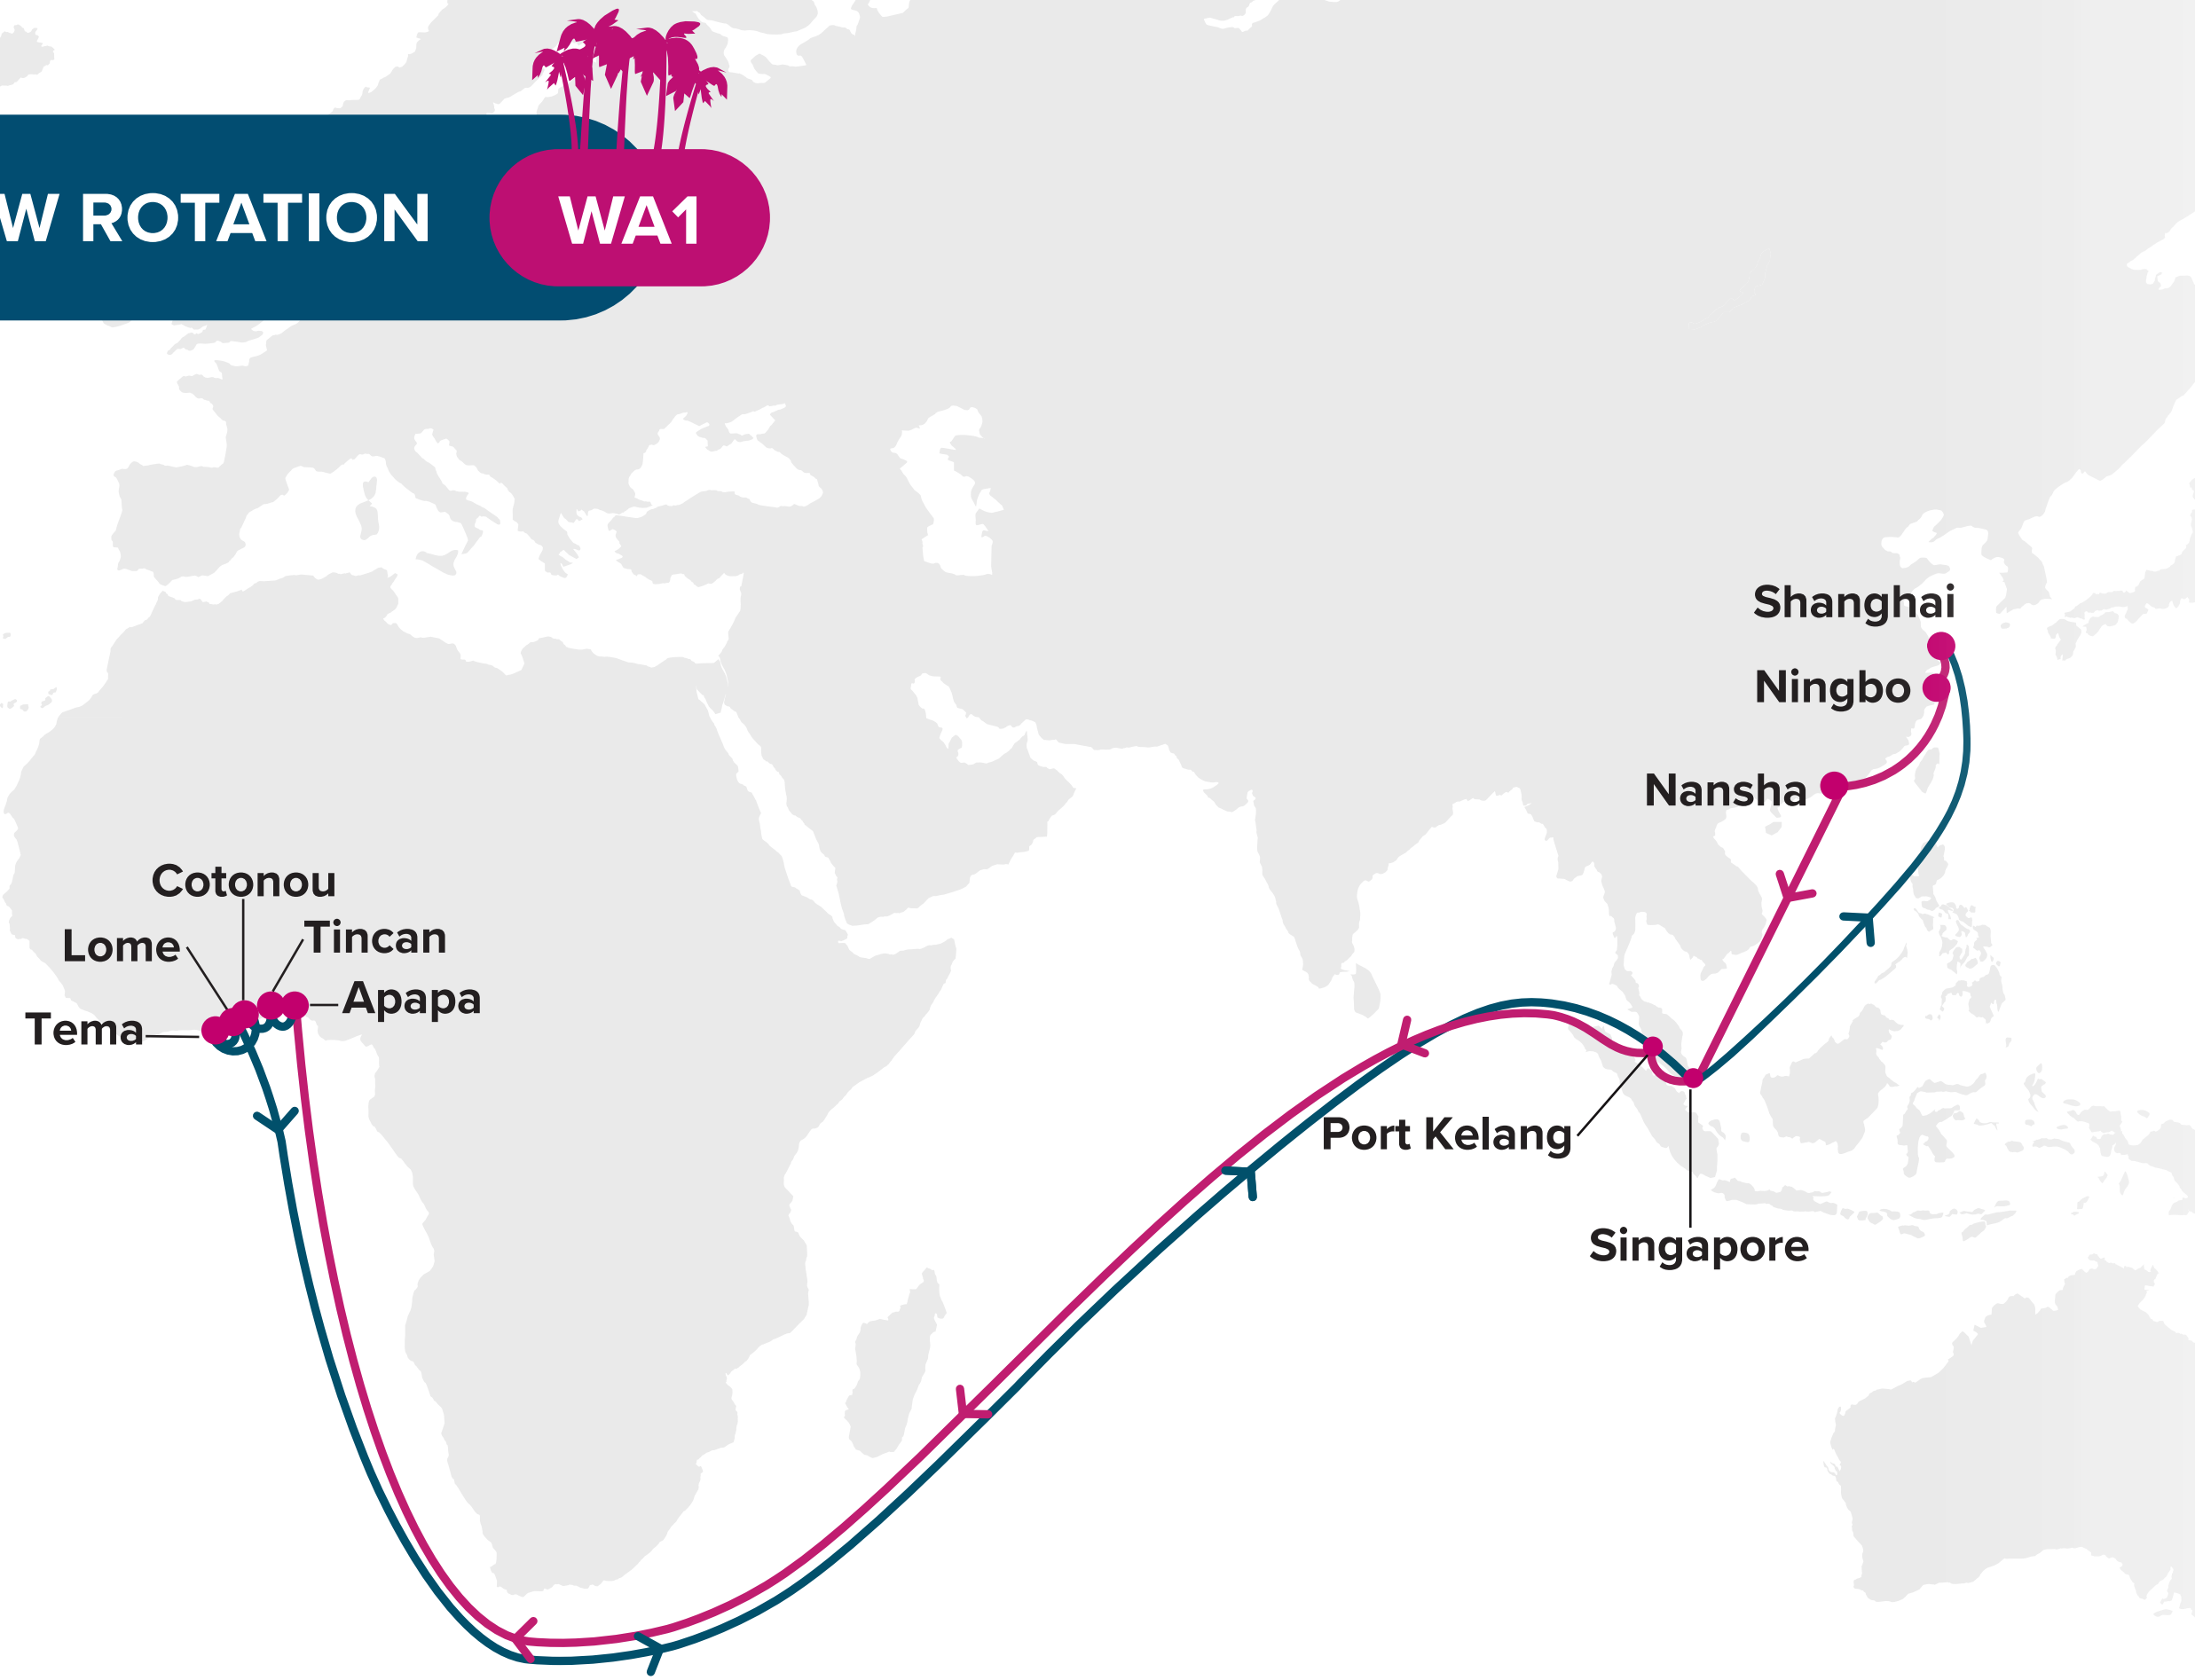

YOUR
NUMBER
ONE
SHIPPING
PARTNER

ONE Service

ASIA - WEST AFRICA SERVICE ENHANCEMENT **WA1 & SW2**

Get Ready for Faster,
More Efficient Shipping.

Introducing ONE's enhanced WA1 and SW2

Fastest Transit Times to and from Ivory Coast

Enjoy quicker delivery times to and from Ivory Coast, ensuring your cargo reaches the destination faster.

New Lekki Port Call

Addition of Lekki Port, Nigeria, offers enhanced connectivity and convenience for your cargo.

Expanded Frequencies

Experience increased frequency on the SW2 service, providing greater flexibility and reliability for your shipments.

NEW ROTATION

WA1

PORT ROTATION

(Terminals are subject to change)

ORIGIN	ETA/ETD	TERMINAL
SHANGHAI	MON/MON	Shanghai Waigaoqiao Phase V (Mingdong) Terminal
NINGBO	TUE/WED	Yongzhou Container Terminal
NANSHA	SAT/SAT	Guangzhou South China Ocean gate Container Terminal
SINGAPORE	WED/THU	PSA Singapore
PORT KELANG	THU/FRI	Westports
LAGOS (APAPA)	WED/FRI	APM Terminals Apapa
LAGOS (TINCAN)	FRI/SUN	Tincan Island Container Terminal (TICT)
COTONOU	MON/TUE	Benin Container Terminal (Berth 9#)
TEMA	WED/THU	Meridian Port Services (MPS) – Terminal 3
LOME	FRI/FRI	Togo Container Terminal
PORT KELANG	THU/FRI	Westports
SINGAPORE	SAT/SAT	PSA Singapore
SHANGHAI	MON/MON	Shanghai Waigaoqiao Phase V (Mingdong) Terminal

TURNAROUND DAYS: 84

Shanghai • Ningbo • Nansha • Singapore • Port Kelang • Apapa •
Tincan • **Cotonou** • Tema • Lome • Port Kelang • Singapore • Shanghai

W/B	APP	TIN	COO	TEM	LFW	E/B	PKG	SIN	SHA	NGB	NSA
SHA	37	39	42	44	46	APP	34	36	45	46	50
NGB	35	37	40	42	44	TIN	32	34	43	44	48
NSA	32	34	37	39	41	COO	30	32	41	42	46
SIN	27	29	32	34	36	TEM	28	30	39	40	44
PKG	26	28	31	33	35	LFW	27	29	38	39	43