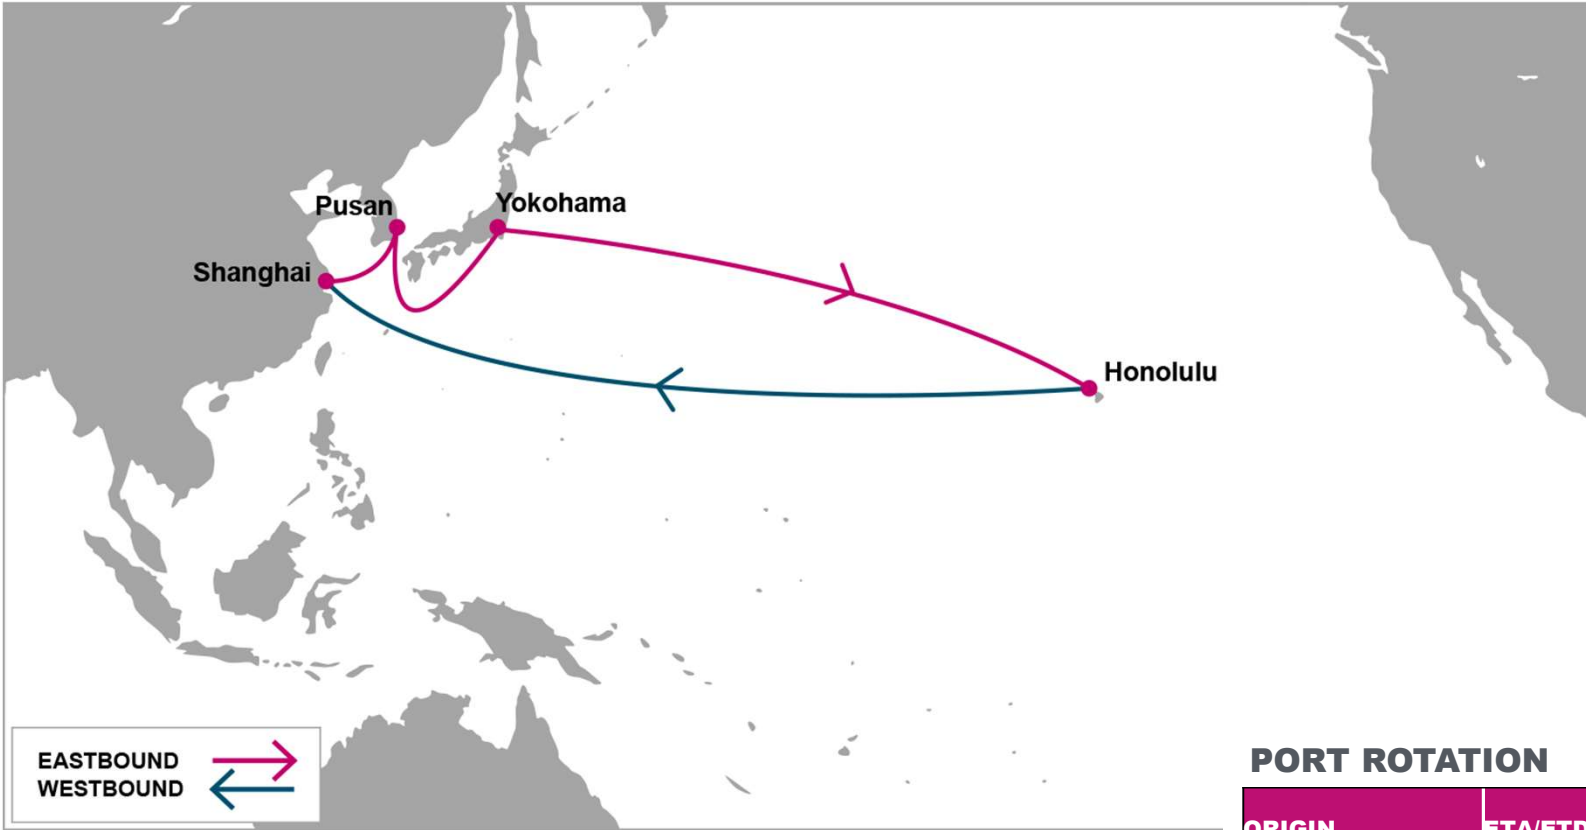

For more information, please click [here](#)

TPEB	HNL	TPWB	SHA	PUS
SHA	19	HNL	13	16
PUS	16			
YOK	12			

PORT ROTATION

(Terminals are subject to change)

ORIGIN	ETA/ETD	TERMINAL
Shanghai	SAT/SAT	Shanghai Pudong International (WGQ)
Pusan	TUE/TUE	Pusan Newport Company
Yokohama	FRI/SAT	Honmoku D-5
Honolulu	THU/SUN	Pier 1 Terminal
Shanghai	SAT/SAT	Shanghai Pudong International (WGQ)
Turnaround days: 35		

KEY TRANSIT TABLE - UNLOCODE PORT NAME & COUNTRY NAME

SHA: Shanghai, China | **PUS:** Pusan, South Korea | **YOK:** Yokohama, Japan | **HNL:** Honolulu, USA

NOTE: Transit times and port rotation are as of now and subject to change