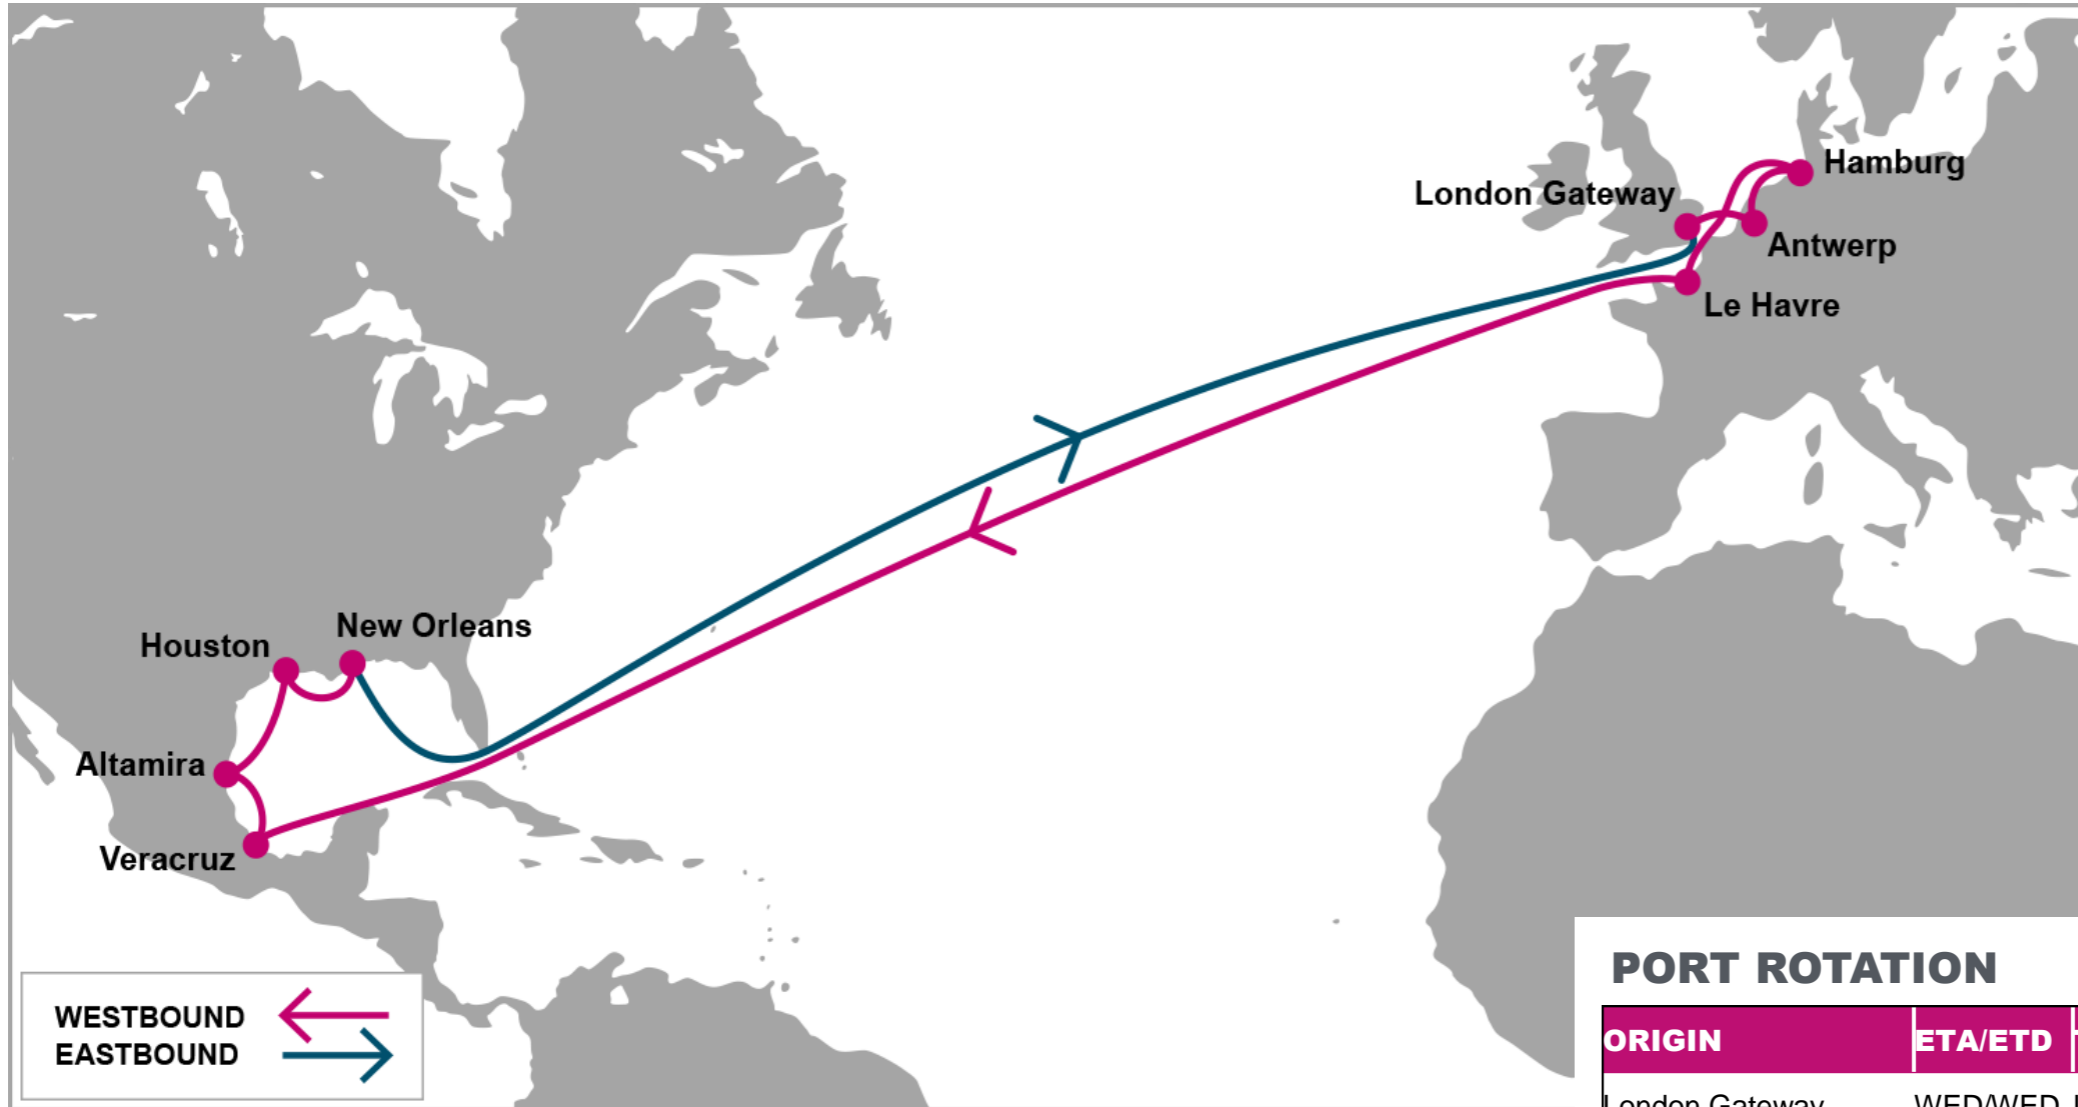

For more information, please click [here](#)

PORT ROTATION

(Terminals are subject to change)

ORIGIN	ETA/ETD	TERMINAL
London Gateway	WED/WED	London Gateway Terminal (LGW)
Antwerp	FRI/SAT	PSA Antwerp
Hamburg	MON/TUE	HHLA Container Terminal Altenwerder (CTA)
Le Havre	WED/THU	Le Havre North Terminals-Quais de l'Atlantique (CNMP)
Veracruz	MON/TUE	Internacional De Cont De Veracruz
Altamira	SAT/SUN	Infraestructura Portuaria Mexicana
Houston	WED/THU	Port Of Houston Auotirity (BBC)
New Orleans	SAT/SUN	Ports America
London Gateway	WED/WED	London Gateway Terminal (LGW)
Turnaround days: 42		

W/B	VER	ATM	HOU	MSY	E/B	LGP	ANR	HAM	LEH
LGP	19	24	28	31	VER	22	24	27	29
ANR	16	21	25	28	ATM	24	26	29	31
HAM	13	18	22	25	HOU	20	22	25	27
LEH	11	16	20	23	MSY	17	19	22	24

KEY TRANSIT TABLE - UNLOCODE PORT NAME & COUNTRY NAME

LGP: London Gateway, UK | **ANR:** Antwerp, Belgium | **HAM:** Hamburg, Germany | **TUX:** Tuxpan, Mexico | **VER:** Veracruz, Mexico | **ATM:** Altamira, Mexico | **HOU:** Houston, USA | **MSY:** New Orleans, USA

NOTE: Transit times and port rotation are as of now and subject to change