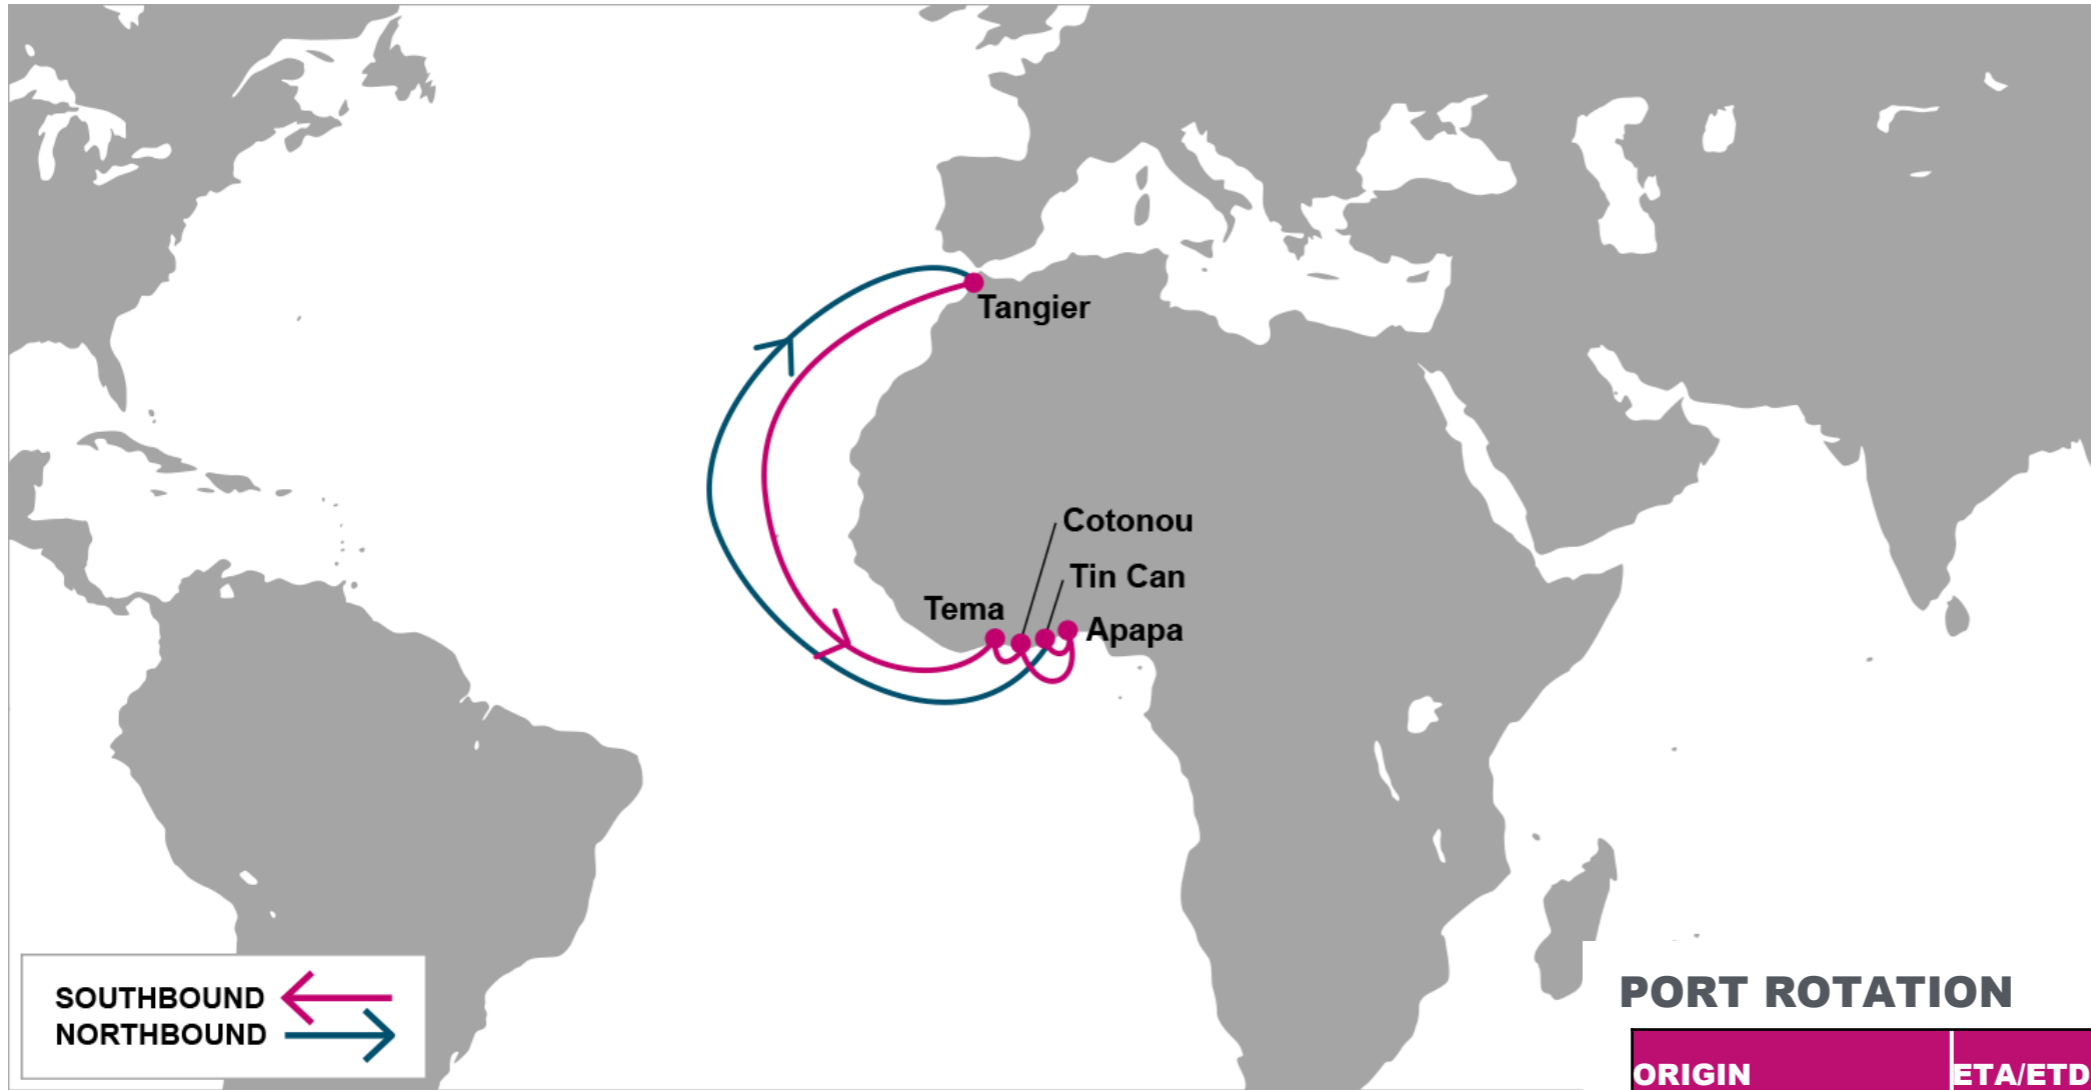

For more information, please click [here](#)

PORT ROTATION

(Terminals are subject to change)

ORIGIN	ETA/ETD	TERMINAL
Tangier	THU/SAT	Eurogate
Tangier	FRI/SAT	Tangier Alliance Terminal (TC3)
Tema	WED/THU	Meridian Port Services (MPS) – Terminal 3
Cotonou	FRI/SAT	Benin Terminal (SMTC)
Apapa	MON/THU	APM Terminals Apapa
Tin Can	THU/SAT	Ports and Cargo Handling Services LTD
Turnaround days:		35

S/B	TEM	COO	APP	TIN	N/B	COO	APP	TIN	TNG01	TNG02
TNG01	12	14	17	20	TEM	1	4	7	21	22
TNG02	11	13	16	19	COO		2	5	19	20
			APP						14	15
			TIN						12	13

KEY TRANSIT TABLE - UNLOCODE PORT NAME & COUNTRY NAME

TNG: Tangier, Morocco | **COO:** Cotonou, Benin | **APP:** Apapa, Nigeria | **TIP:** Tin Can, Nigeria | **TEM:** Tema, Ghana

NOTE: Transit times and port rotation are as of now and subject to change