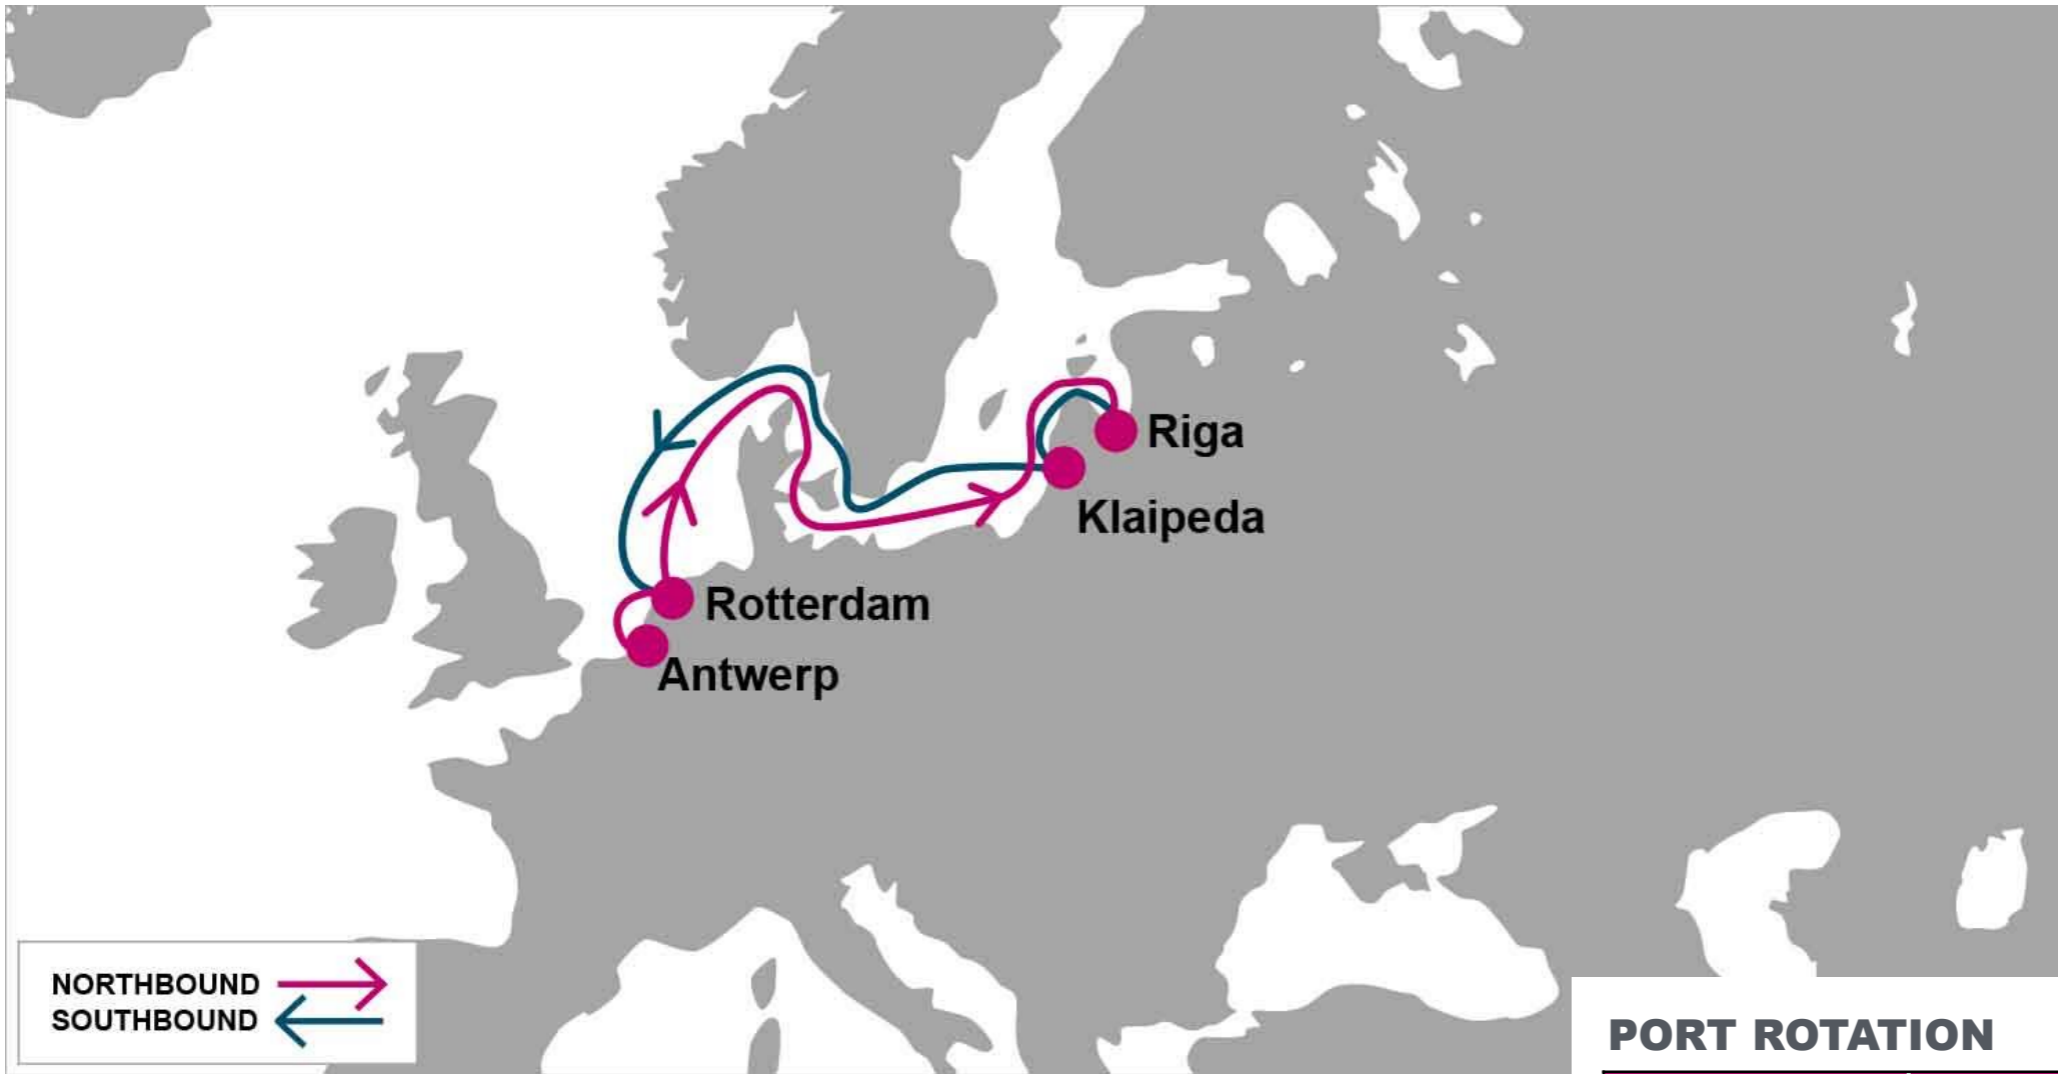

For more information, please click [here](#)

PORT ROTATION

(Terminals are subject to change)

ORIGIN	ETA/ETD	TERMINAL
Antwerp	SUN/SUN	PSA – Noordzee Terminal 913
Rotterdam ¹	MON/MON	ECT Delta Terminal
Rotterdam ²	TUE/TUE	Rotterdam World Gateway (RWG)
Riga	SUN/MON	Riga Universal Terminal (RUT)
Klaipeda	TUE/TUE	Klaipedos Konteineriu Terminals
Rotterdam ²	SAT/SUN	Rotterdam World Gateway (RWG)
Rotterdam ¹	SUN/SUN	ECT Delta Terminal
Turnaround days: 14		

N/B	RIX	KLJ	S/B	RTM ²	RTM ¹
ANR	7	9	RIX	5	6
RTM ¹	6	8	KLJ	4	5
RTM ²	5	7			

KEY TRANSIT TABLE - UNLOCODE PORT NAME & COUNTRY NAME

ANR: Antwerp, Belgium | **RTM:** Rotterdam, Netherland | **RIX:** Riga, Latvia | **KLJ:** Klaipeda, Lithuania

NOTE: Transit times and port rotation are as of now and subject to change