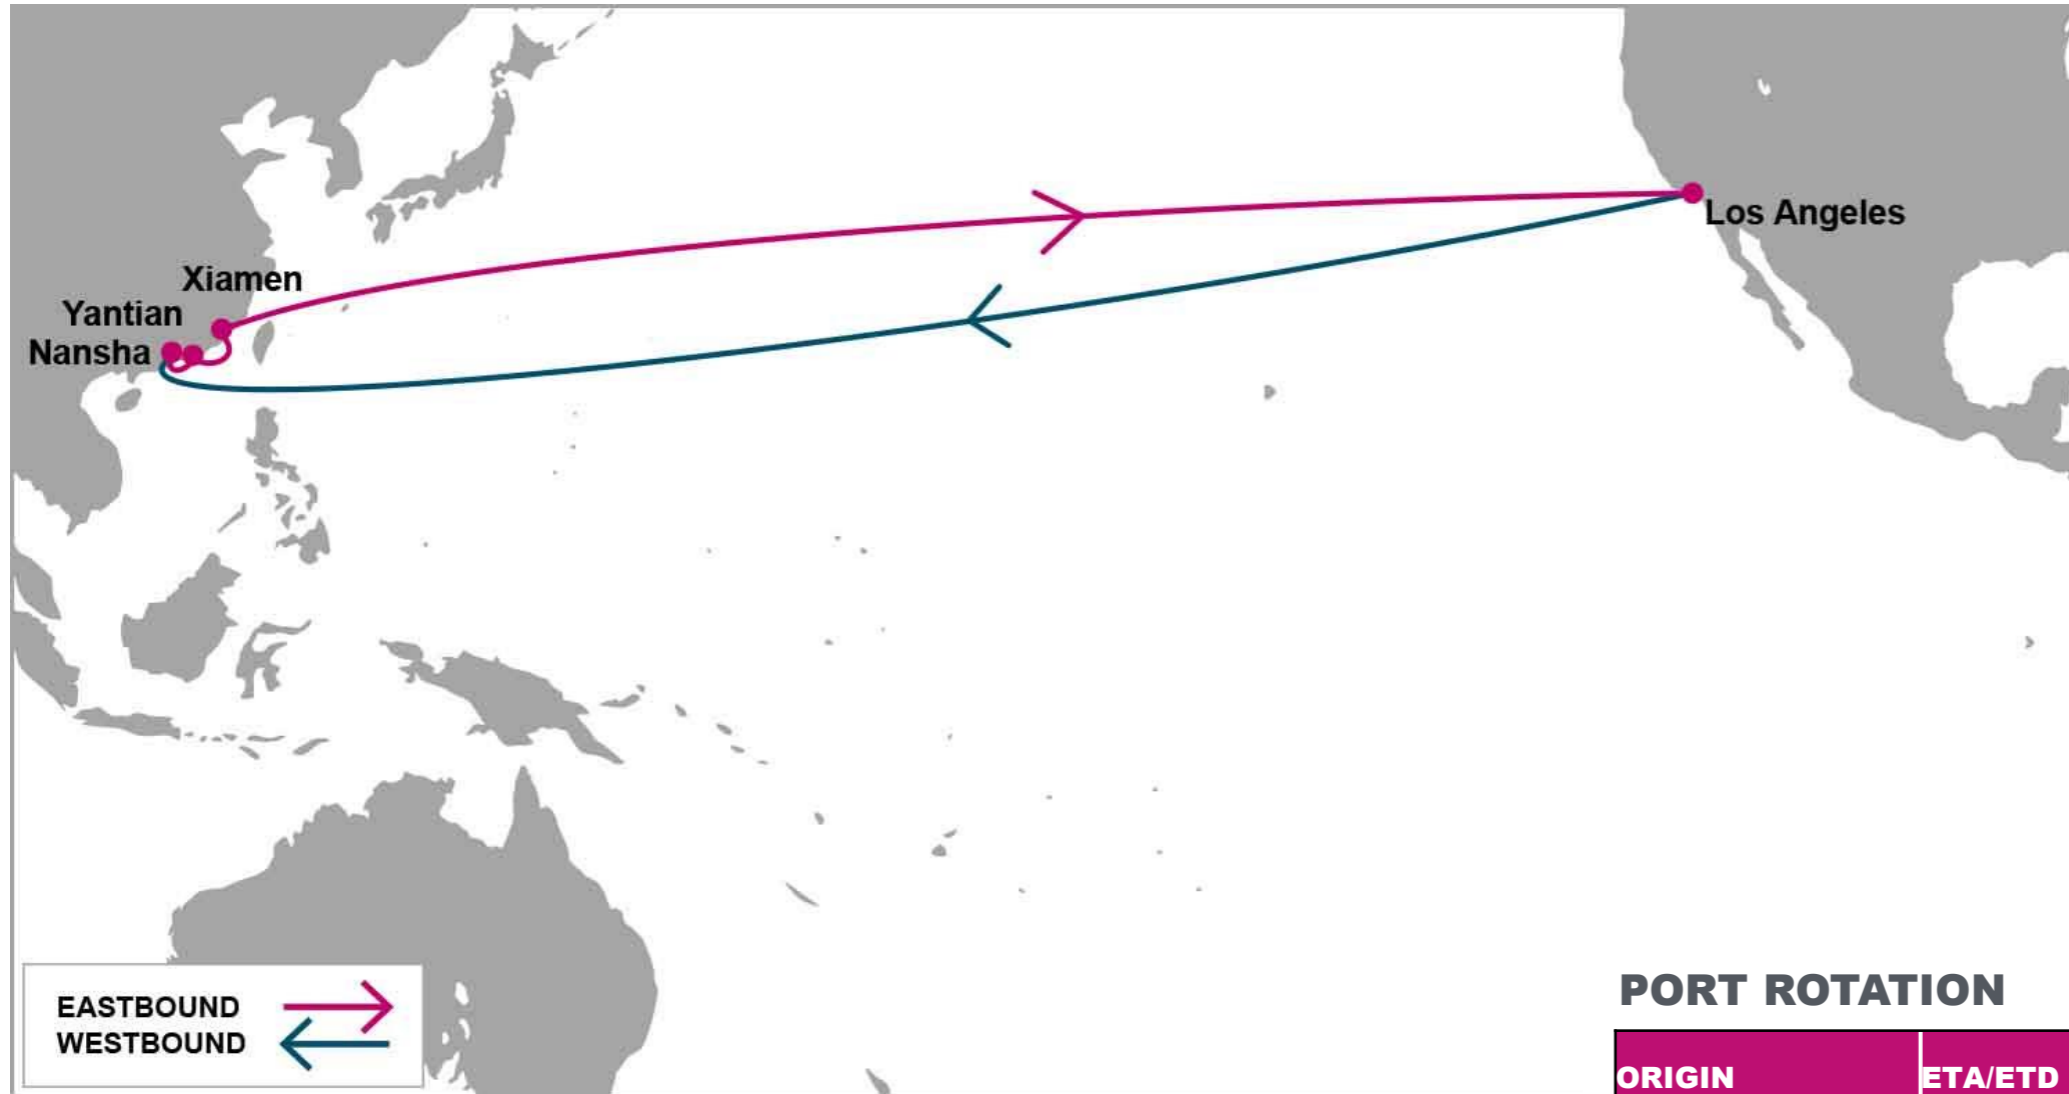

For more information, please click [here](#)

W/B	LAX	E/B	XMN	YTN	NSA
NSA	17	LAX	27	28	30
YTN	16				
XMN	14				

**PORT ROTATION**

(Terminals are subject to change)

ORIGIN	ETA/ETD	TERMINAL
Nansha	THU/FRI	Guangzhou South China Ocean gate
Yantian	FRI/SAT	Yantian International Container Terminal
Xiamen	SUN/MON	Xiamen Ocean Gate Container Terminal
Los Angeles	MON/FRI	Fenix Marine Terminal
Nansha	THU/FRI	Guangzhou South China Ocean gate
<b>Turnaround days: 42</b>		

**KEY TRANSIT TABLE** - UNLOCODE PORT NAME & COUNTRY NAME

NSA: Nansha, China | YTN: Yantian, China | XMN: Xiamen, China LAX: Los Angeles, USA

NOTE: Transit times and port rotation are as of now and subject to change