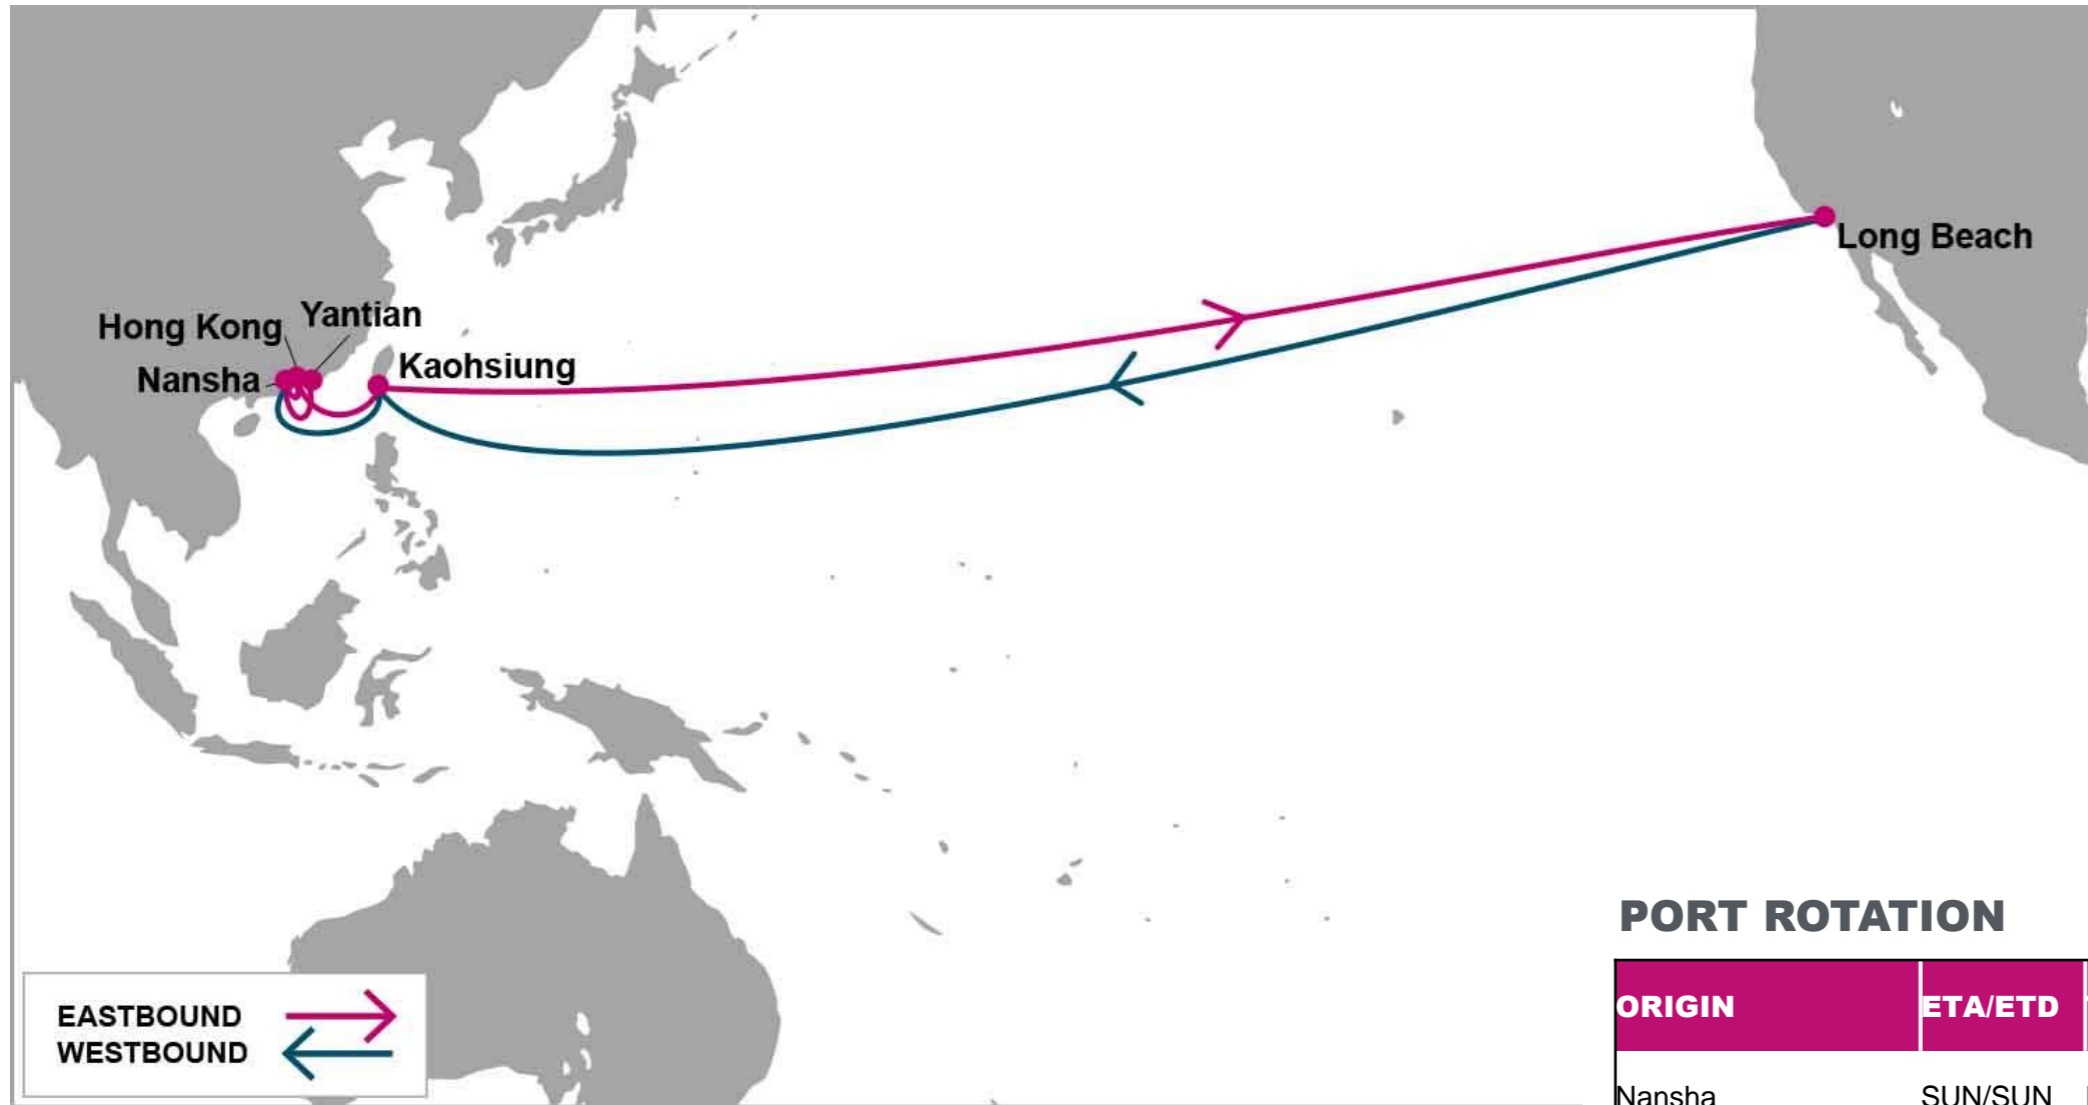

For more information, please click [here](#)

PORT ROTATION

(Terminals are subject to change)

ORIGIN	ETA/ETD	TERMINAL
Nansha	SUN/SUN	Nansha New Port Terminal
Hong Kong	MON/MON	Hongkong International Terminals (HIT)
Yantian	TUE/WED	Yantian International Container Terminal
Kaohsiung	THU/THU	OOCL Kaohsiung Container Terminal
Long Beach	WED/TUE	Long Beach Container Terminal
Kaohsiung	SAT/SUN	OOCL Kaohsiung Container Terminal
Nansha	SUN/SUN	Nansha New Port Terminal
Turnaround days: 42		

E/B	LGB	W/B	KHH	NSA	HKG	YTN
NSA	17	LGB	18	26	27	28
HKG	16					
YTN	14					
KHH	13					

KEY TRANSIT TABLE - UNLOCODE PORT NAME & COUNTRY NAME

YTN: Yantian, China | NSA: Nansha, China | HKG: Hong Kong, China | KHH: Kaohsiung, Taiwan | LGB: Long Beach, USA

NOTE: Transit times and port rotation are as of now and subject to change