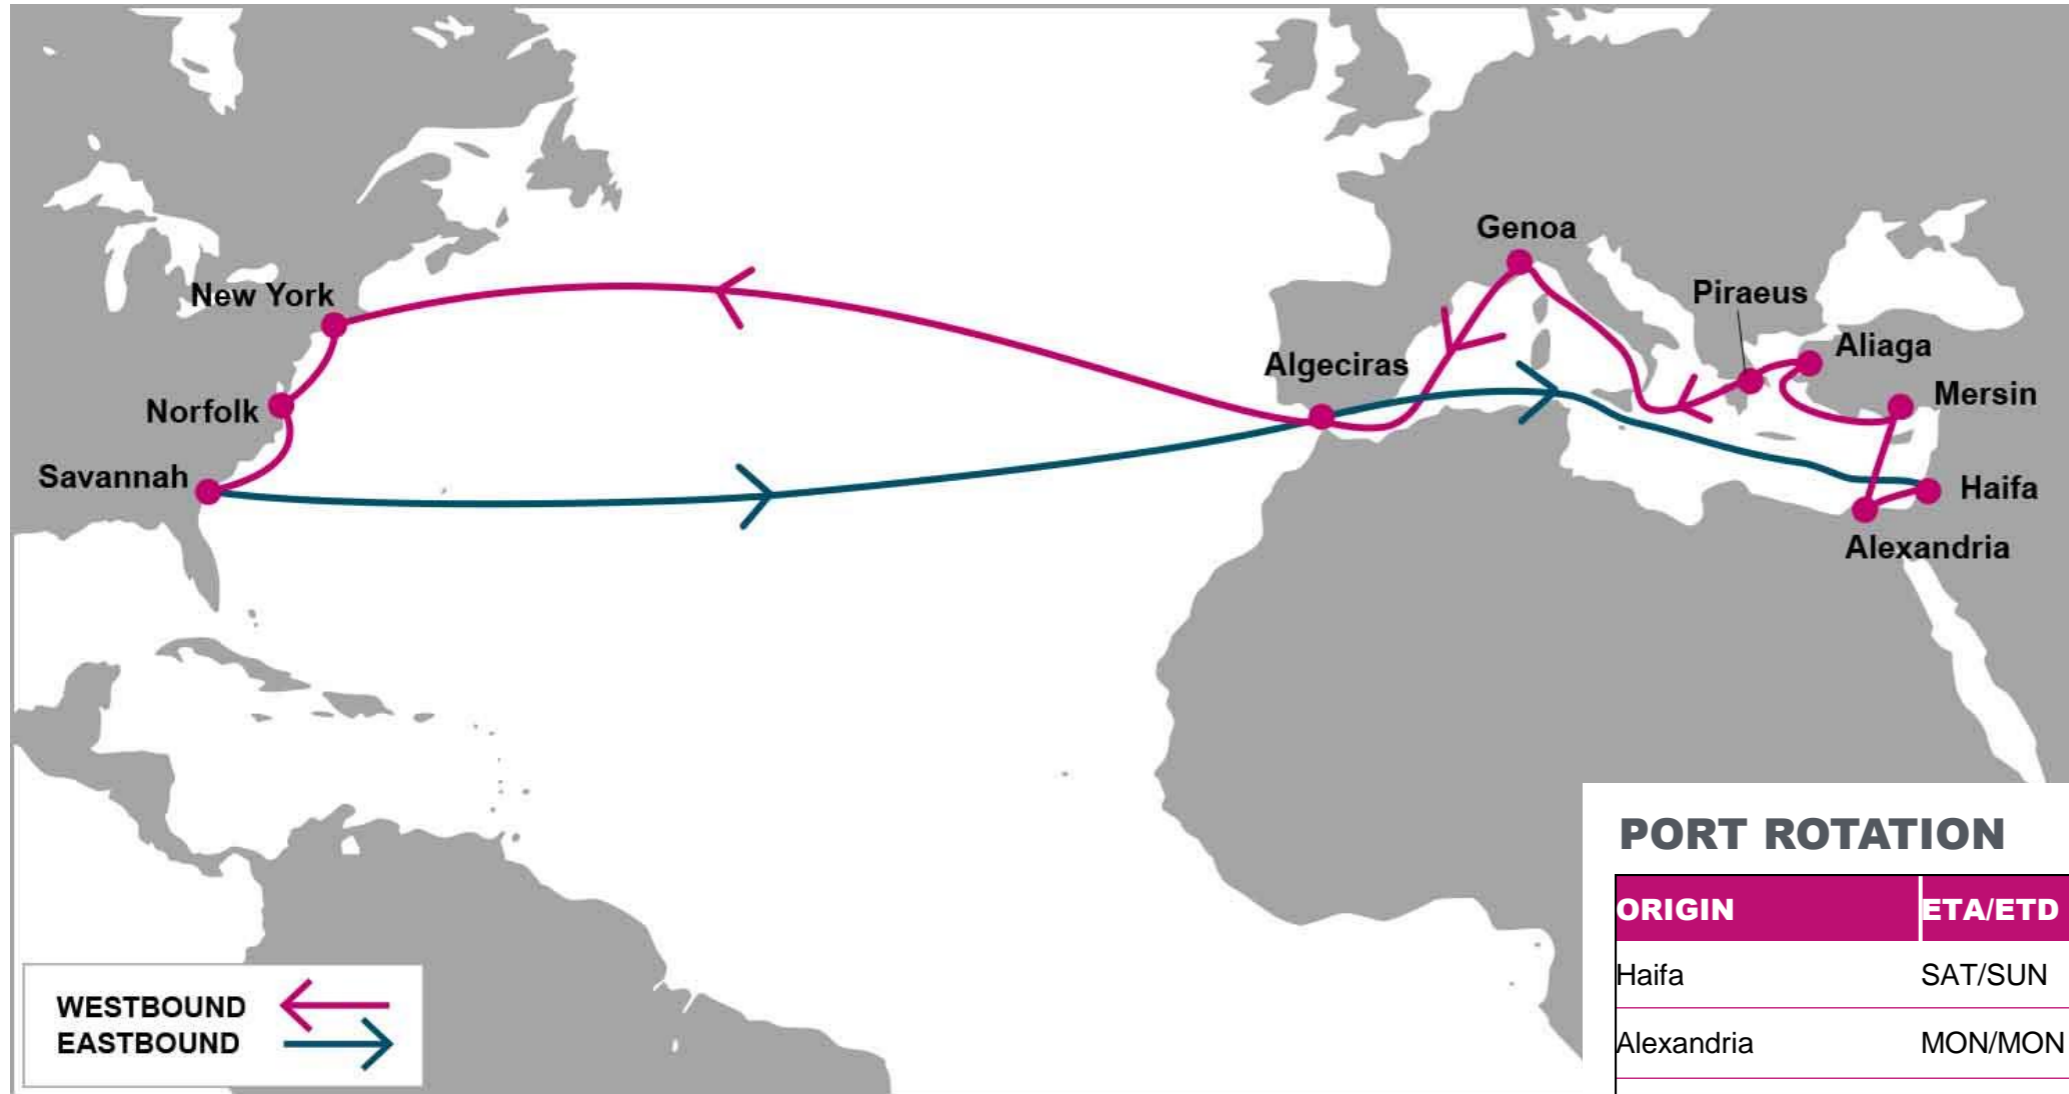

For more information, please click [here](#)

PORT ROTATION

(Terminals are subject to change)

ORIGIN	ETA/ETD	TERMINAL
Haifa	SAT/SUN	Haifa Port
Alexandria	MON/MON	Alexandria International Container Terminals (AICT)
Mersin	TUE/TUE	Mersin International Port (MIP)
Aliaga	THU/FRI	TCE EGE
Piraeus	FRI/SAT	Piraeus Container Terminal (PCT)
Genoa	MON/TUE	PSA Genoa (former VTE)
Algeciras	THU/FRI	Total Terminal International (TTI)
New York	FRI/SAT	Maher Terminals
Norfolk	SUN/MON	Norfolk International Terminal (NIT)
Savannah	TUE/WED	Garden City Terminal
Algeciras	SUN/SUN	Total Terminal International (TTI)
Haifa	SAT/SUN	Haifa Port
Turnaround days: 42		

W/B	NYC	ORF	SAV	E/B	HFA	ALY	MER	ALI	PIR	GOA	ALG
HFA	19	21	23	NYC	21	23	24	26	27	30	33
ALY	18	20	22	ORF	19	21	22	24	25	28	31
MER	17	19	21	SAV	17	19	20	22	23	26	29
ALI	14	16	18								
PIR	13	15	17								
GOA	10	12	14								
ALG	7	9	11								

KEY TRANSIT TABLE - UNLOCODE PORT NAME & COUNTRY NAME

HFA: Haifa, Israel | ALY: Alexandria, Egypt | MER: Mersin, Turkey | ALI: Aliaga, Turkey | PIR: Piraeus, Greece | GOA: Genoa, Italy | ALG: Algeciras, Spain | NYC: New York, USA | ORF: Norfolk, USA | SAV: Savannah, USA

NOTE: Transit times and port rotation are as of now and subject to change