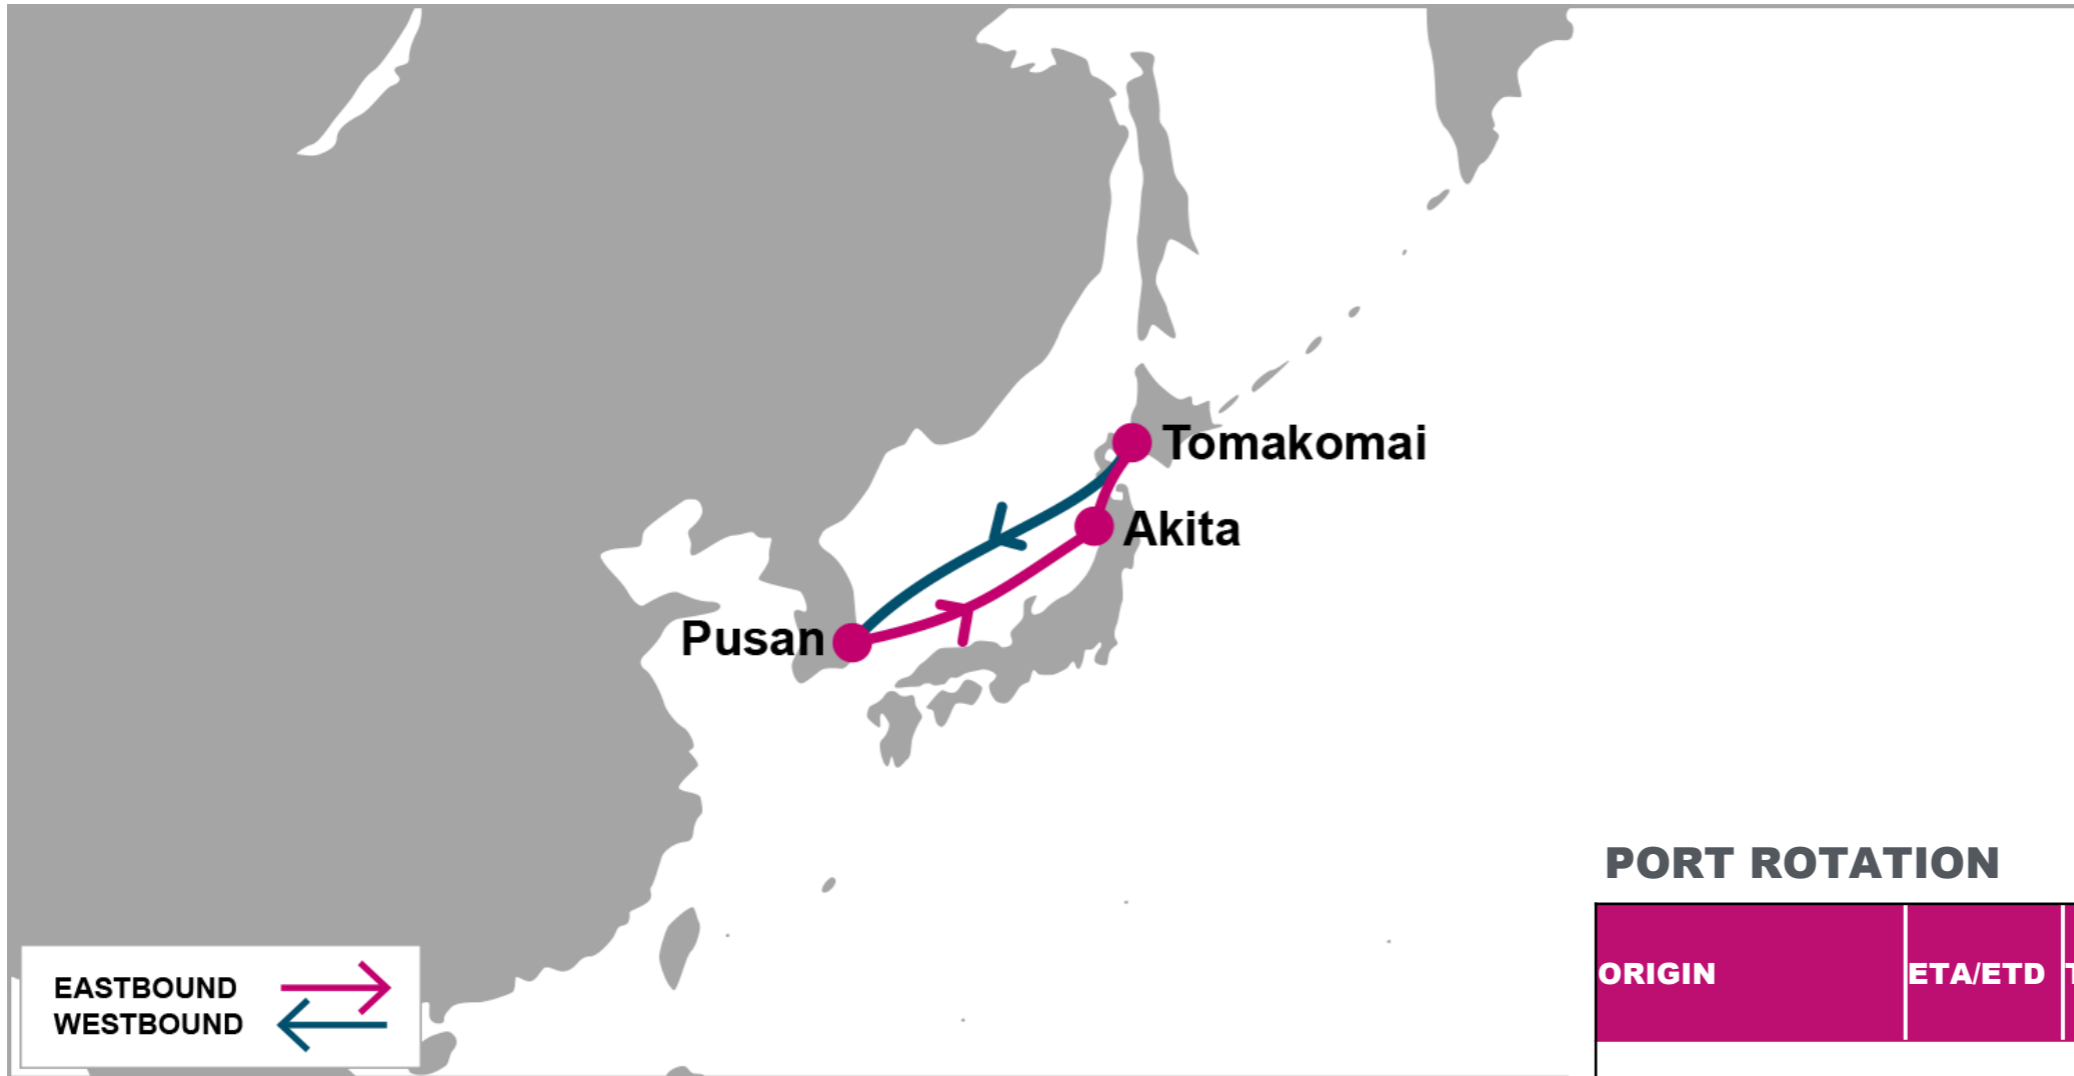

For more information, please click [here](#)

PORT ROTATION

(Terminals are subject to change)

ORIGIN	ETA/ETD	TERMINAL
Pusan	WED/THU	Hanjin Busan New Port Company (HJNC)
Akita	SAT/SAT	Akita Terminal
Tomakomai	SUN/MON	Tomakomai International Container
Pusan	WED/THU	Hanjin Busan New Port Company (HJNC)
Turnaround days: 7		

E/B	AXT	TMK	W/B	PUS
PUS	2	3	AXT	4
			TMK	2

KEY TRANSIT TABLE - UNLOCODE PORT NAME & COUNTRY NAME

PUS: Pusan, South Korea | **TMK:** Tomakomai, Japan | **AXT:** Akita, Japan

NOTE: Transit times and port rotation are as of now and subject to change