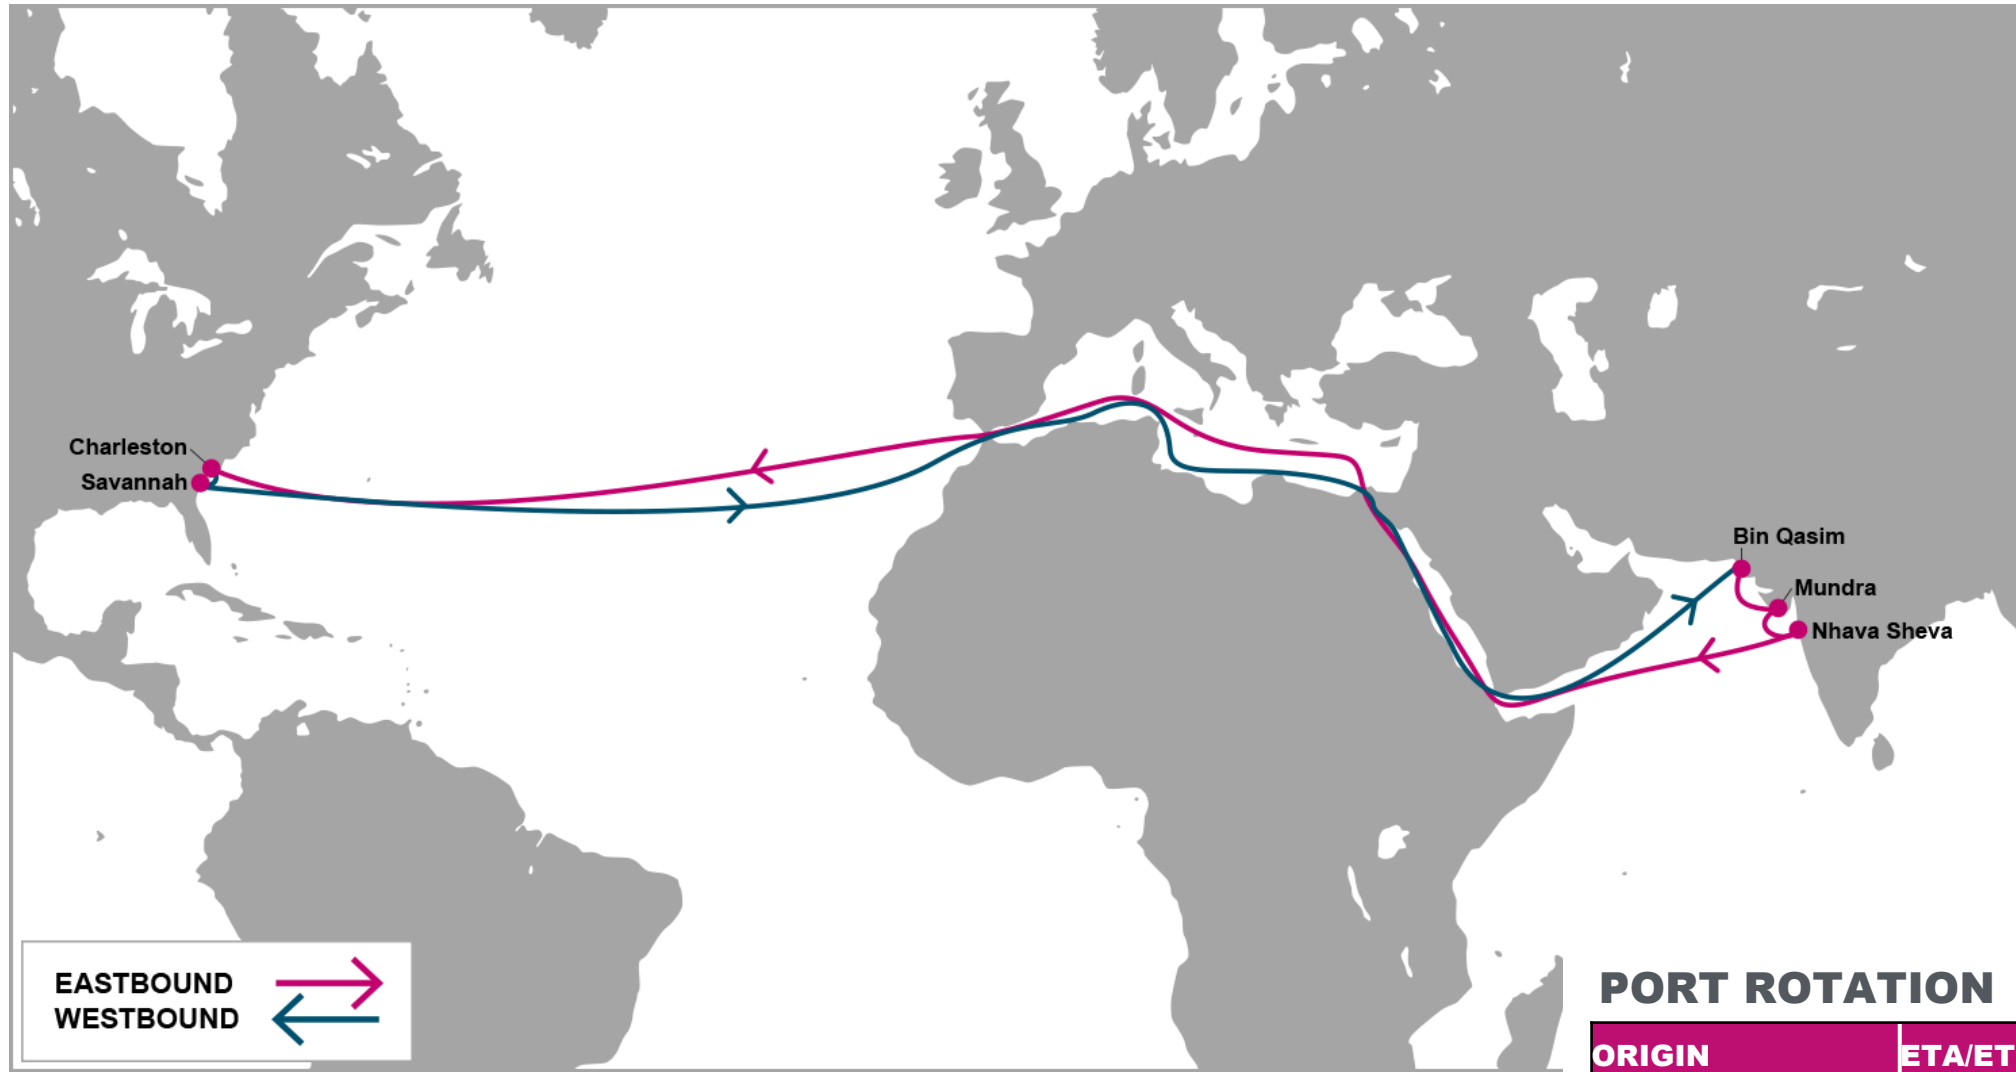

For more information, please click [here](#)

PORT ROTATION

(Terminals are subject to change)

ORIGIN	ETA/ETD	TERMINAL
Bin Qasim	FRI/SUN	Qasim Container Terminal
Mundra	MON/TUE	Adani CMA Mundra Terminal (ACMTPL)
Nhava Sheva	THU/THU	Nhava Sheva Freeport Terminal
Charleston	FRI/SAT	Wando Welch Terminal (WWT)
Savannah	SUN/MON	Garden City Terminal
Bin Qasim	FRI/SUN	Qasim Container Terminal
Turnaround days: 63		

TPEB	CHS	SAV	TPWB	BQM	MUN	NSA
BQM	26	28	CHS	35	37	40
MUN	24	26	SAV	33	35	38
NSA	21	23				

KEY TRANSIT TABLE - UNLOCODE PORT NAME & COUNTRY NAME

BQM: Bin Qasim, Pakistan | **NSA:** Nhava Sheva, India | **MUN:** Mundra, India | **SAV:** Savannah, USA | **CHS:** Charleston, USA

NOTE: Transit times and port rotation are as of now and subject to change