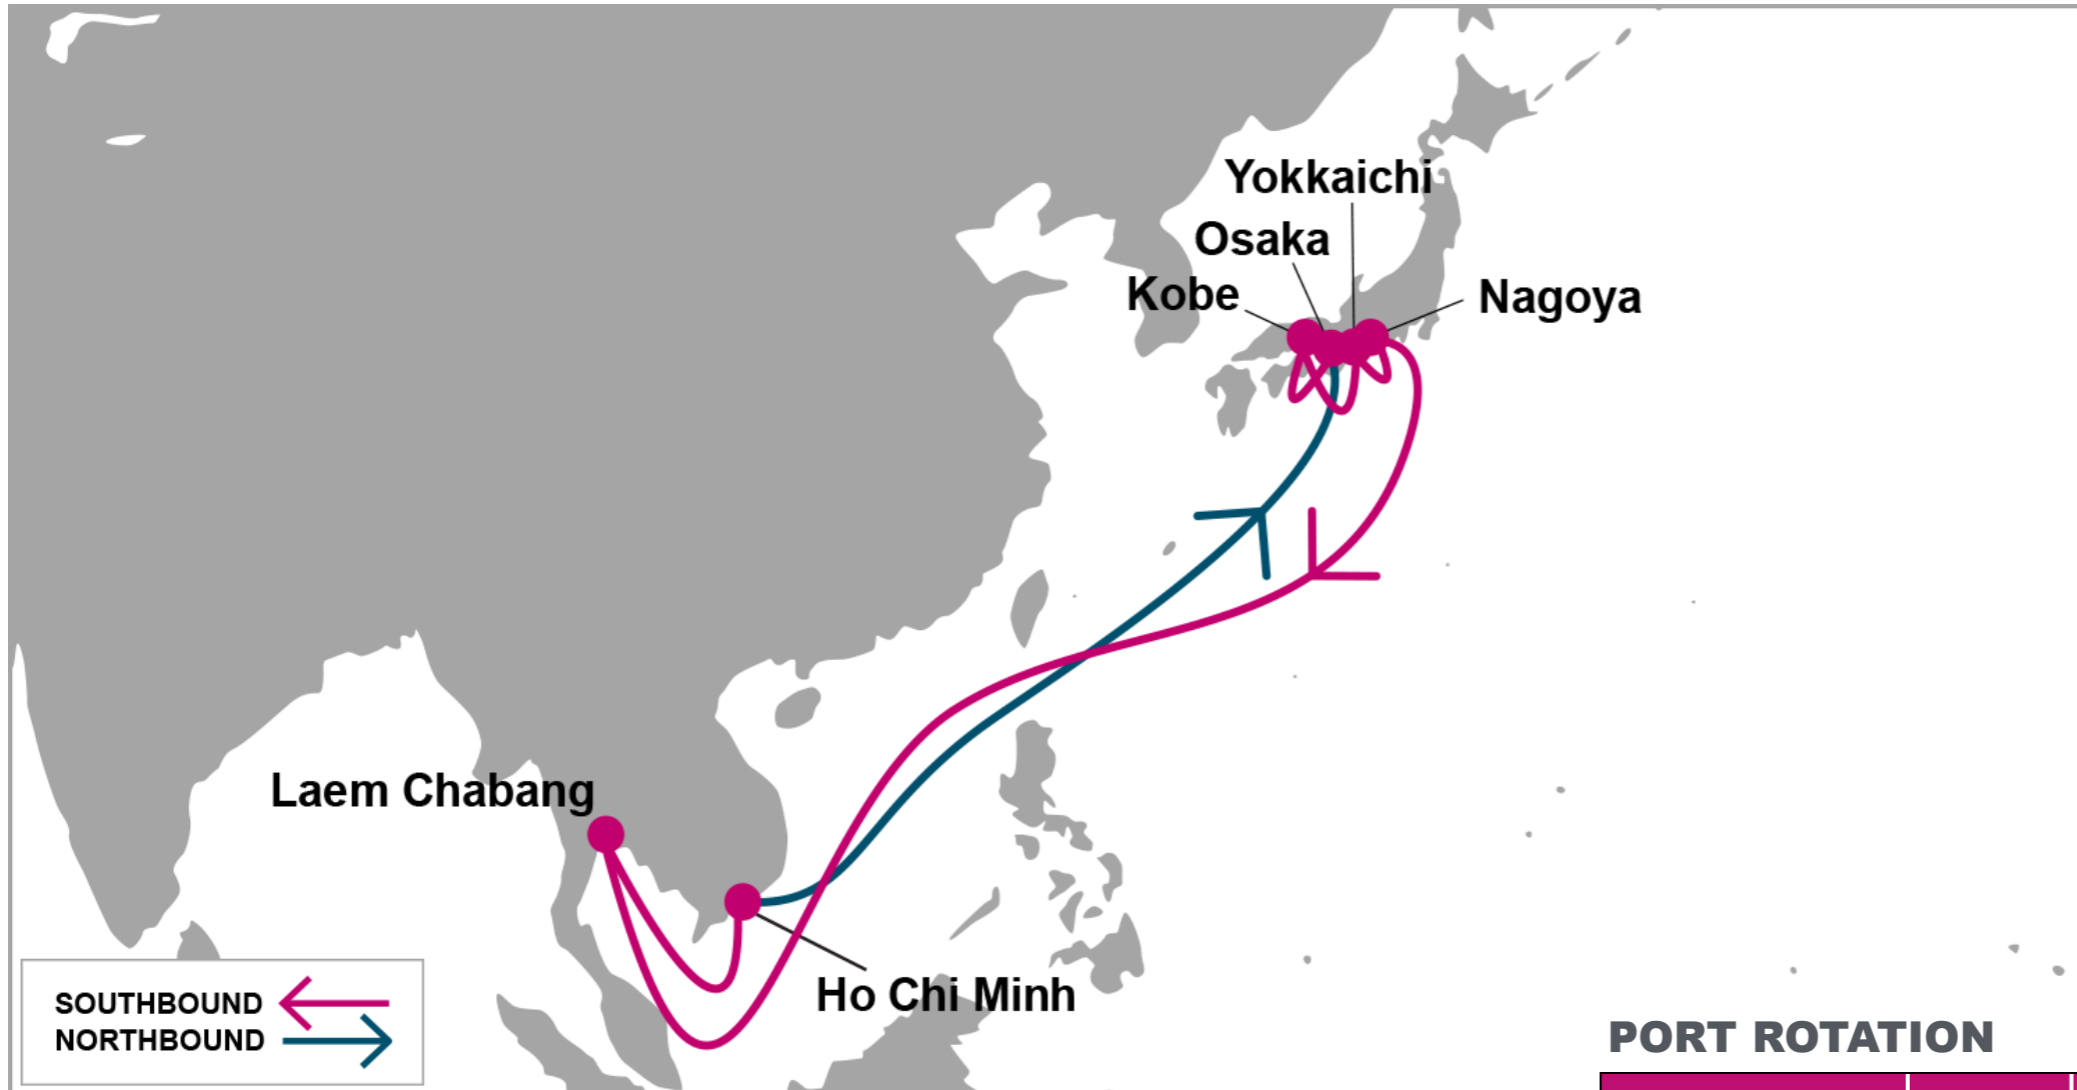

For more information, please click [here](#)

S/B	LCH	SGN	N/B	OSA	UKB	YKK	NGO
OSA	9	13	LCH	9	10	11	11
UKB	9	13	SGN	7	8	9	9
YKK	8	12					
NGO	7	11					

PORT ROTATION

(Terminals are subject to change)

ORIGIN	ETA/ETD	TERMINAL
Osaka	WED/THU	TBA
Kobe	THU/THU	Rokko Island C-6/7 "Calling Terminal subject to change"
Yokkaichi	FRI/FRI	Yokkaichi Kasumigaura Kita Futo
Nagoya	FRI/SAT	Nagoya Container Berth
Laem Chabang	SAT/MON	Hutchison Laem Chabang Terminal (HLT)
Ho Chi Minh	WED/WED	Cat Lai Terminal
Osaka	WED/THU	Nanko C-2
Turnaround days: 21		

KEY TRANSIT TABLE - UNLOCODE PORT NAME & COUNTRY NAME

OSA: Osaka, Japan | YKK: Yokkaichi, Japan | NGO: Nagoya, Japan | UKB: Kobe, Japan | LCH: Laem Chabang, Thailand | SGN: Ho Chi Minh, Vietnam

NOTE: Transit times and port rotation are as of now and subject to change