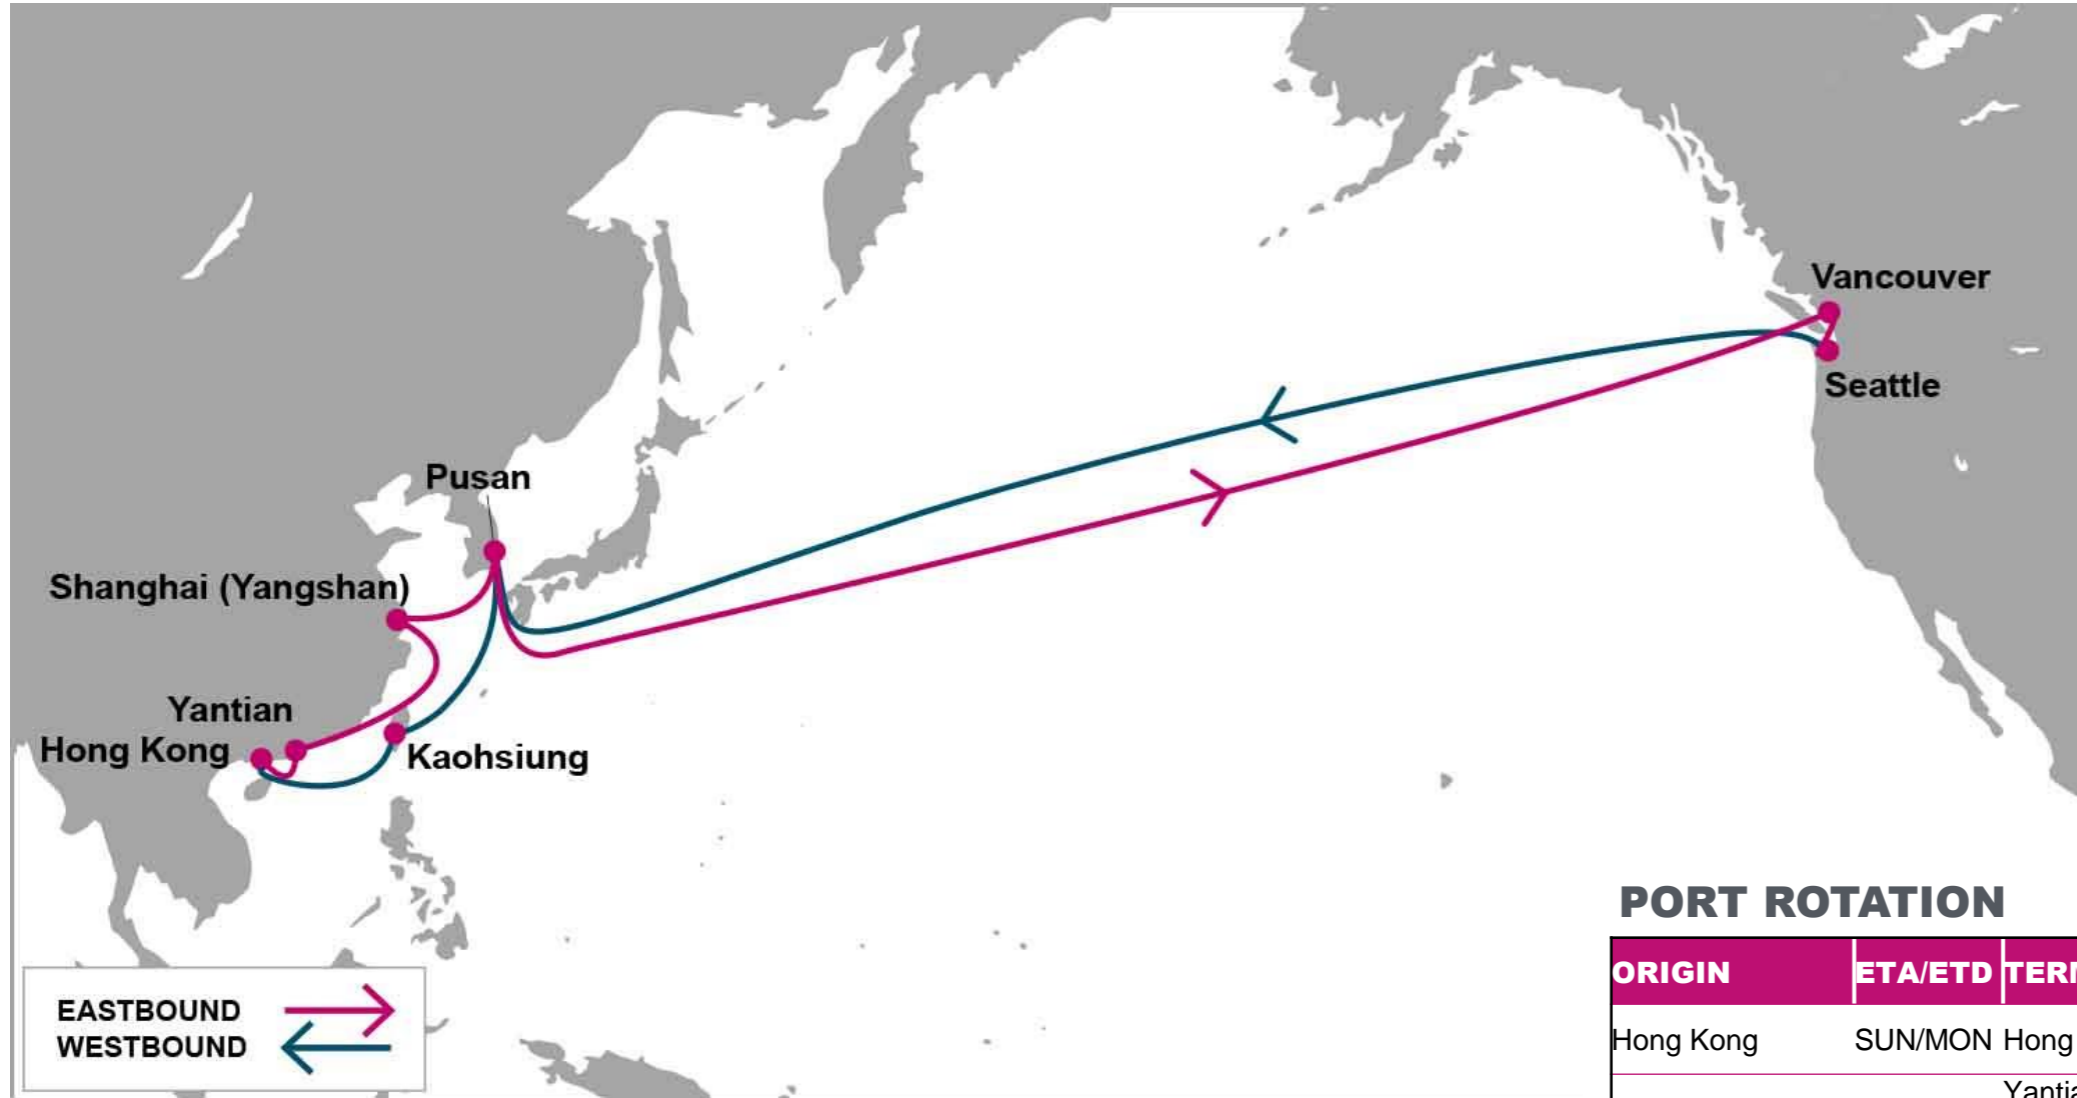

For more information, please click [here](#)

PORT ROTATION

(Terminals are subject to change)

ORIGIN	ETA/ETD	TERMINAL
Hong Kong	SUN/MON	Hong Kong Seaport Alliance (HKSPA)
Yantian	MON/TUE	Yantian International Container Terminal (YICT)
Shanghai	THU/FRI	SIPG Yangshan Phase IV
Pusan	SAT/MON	TBN
Vancouver	FRI/TUE	GCT Deltaport
Seattle	TUE/FRI	SSA Seattle T-18
Pusan	SUN/MON	TBN
Kaohsiung	FRI/FRI	Kao Ming Container Terminal (KMCT)
Hong Kong	SUN/MON	Hong Kong Seaport Alliance (HKSPA)
Turnaround days:	49	

TPEB	VAN	SEA	TPWB	PUS	KHH	HKG	YTN	SHA
HKG	18	22	VAN	19	24	26	27	30
YTN	17	21	SEA	16	21	23	24	27
YSA	14	18						
PUS	11	15						
KHH	21	25						

KEY TRANSIT TABLE - UNLOCODE PORT NAME & COUNTRY NAME

HKG: Hong Kong, China | **YTN:** Yantian, China | **YSA:** Yangshan, China | **KHH:** Kaohsiung, Tiawan | **PUS:** Pusan, South Korea | **VAN:** Vancouver, Canada | **SEA:** Seattle, USA

NOTE: Transit times and port rotation are as of now and subject to change