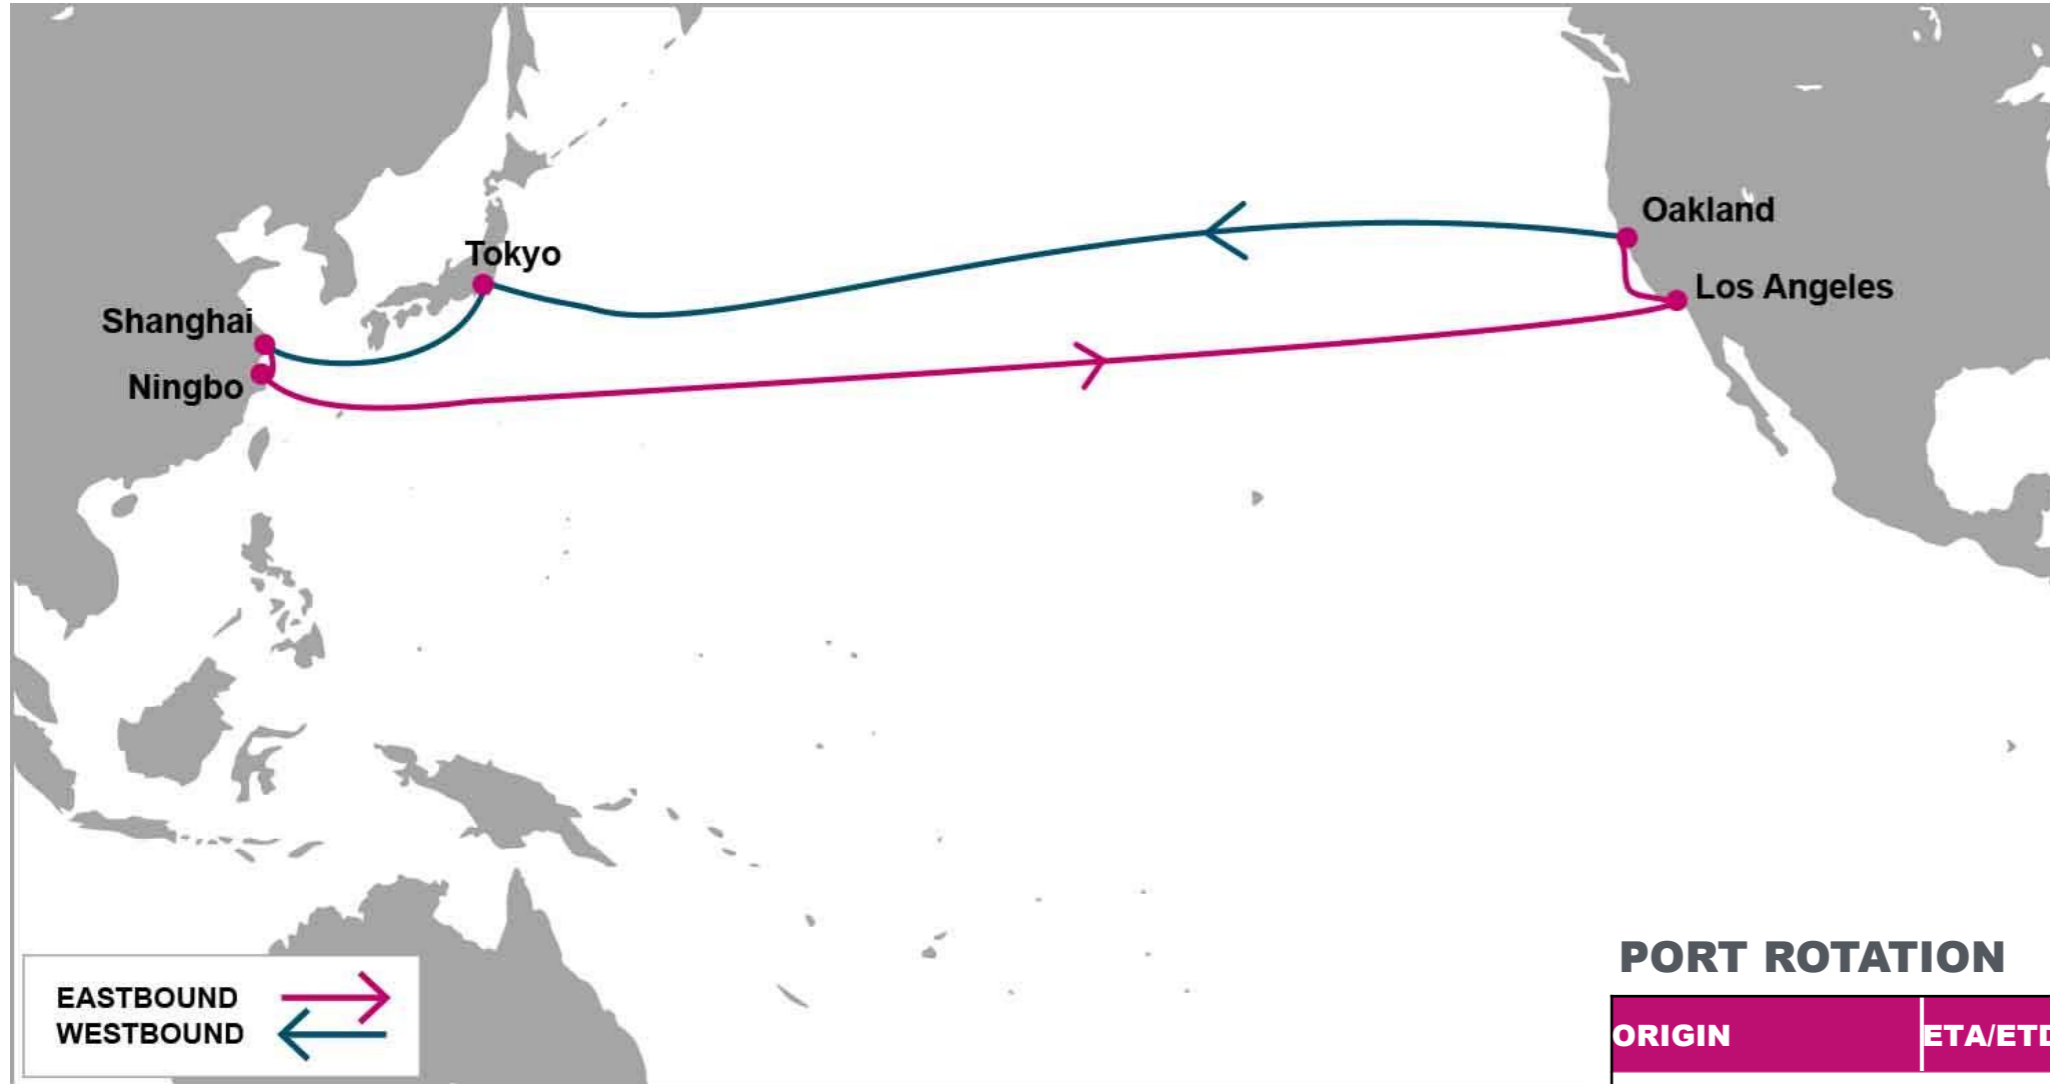

For more information, please click [here](#)

TPEB	LAX	OAK	TPWB	TYO	SHA	NGB
SHA	15	22	LAX	15	20	22
NGB	13	20	OAK	12	17	19

PORT ROTATION

(Terminals are subject to change)

ORIGIN	ETA/ETD	TERMINAL
Shanghai	SUN/TUE	SIPG Waigaoqiao Phase II/III
Ningbo	TUE/THU	Ningbo Port Beilun Third Container Terminal (NBCT)
Los Angeles	WED/MON	Yusen Terminal International (YTI)
Oakland	WED/THU	Trapac
Tokyo	TUE/TUE	Ohi No.3-4 Terminal (except ONE Theseus at Ohi No.1-2)
Shanghai	SUN/TUE	SIPG Waigaoqiao Phase II/III
Turnaround days: 42		

KEY TRANSIT TABLE - UNLOCODE PORT NAME & COUNTRY NAME

SHA: Shanghai, China | NGB: Ningbo, China | TYO: Tokyo, Japan | LAX: Los Angeles, USA | OAK: Oakland, USA

NOTE: Transit times and port rotation are as of now and subject to change