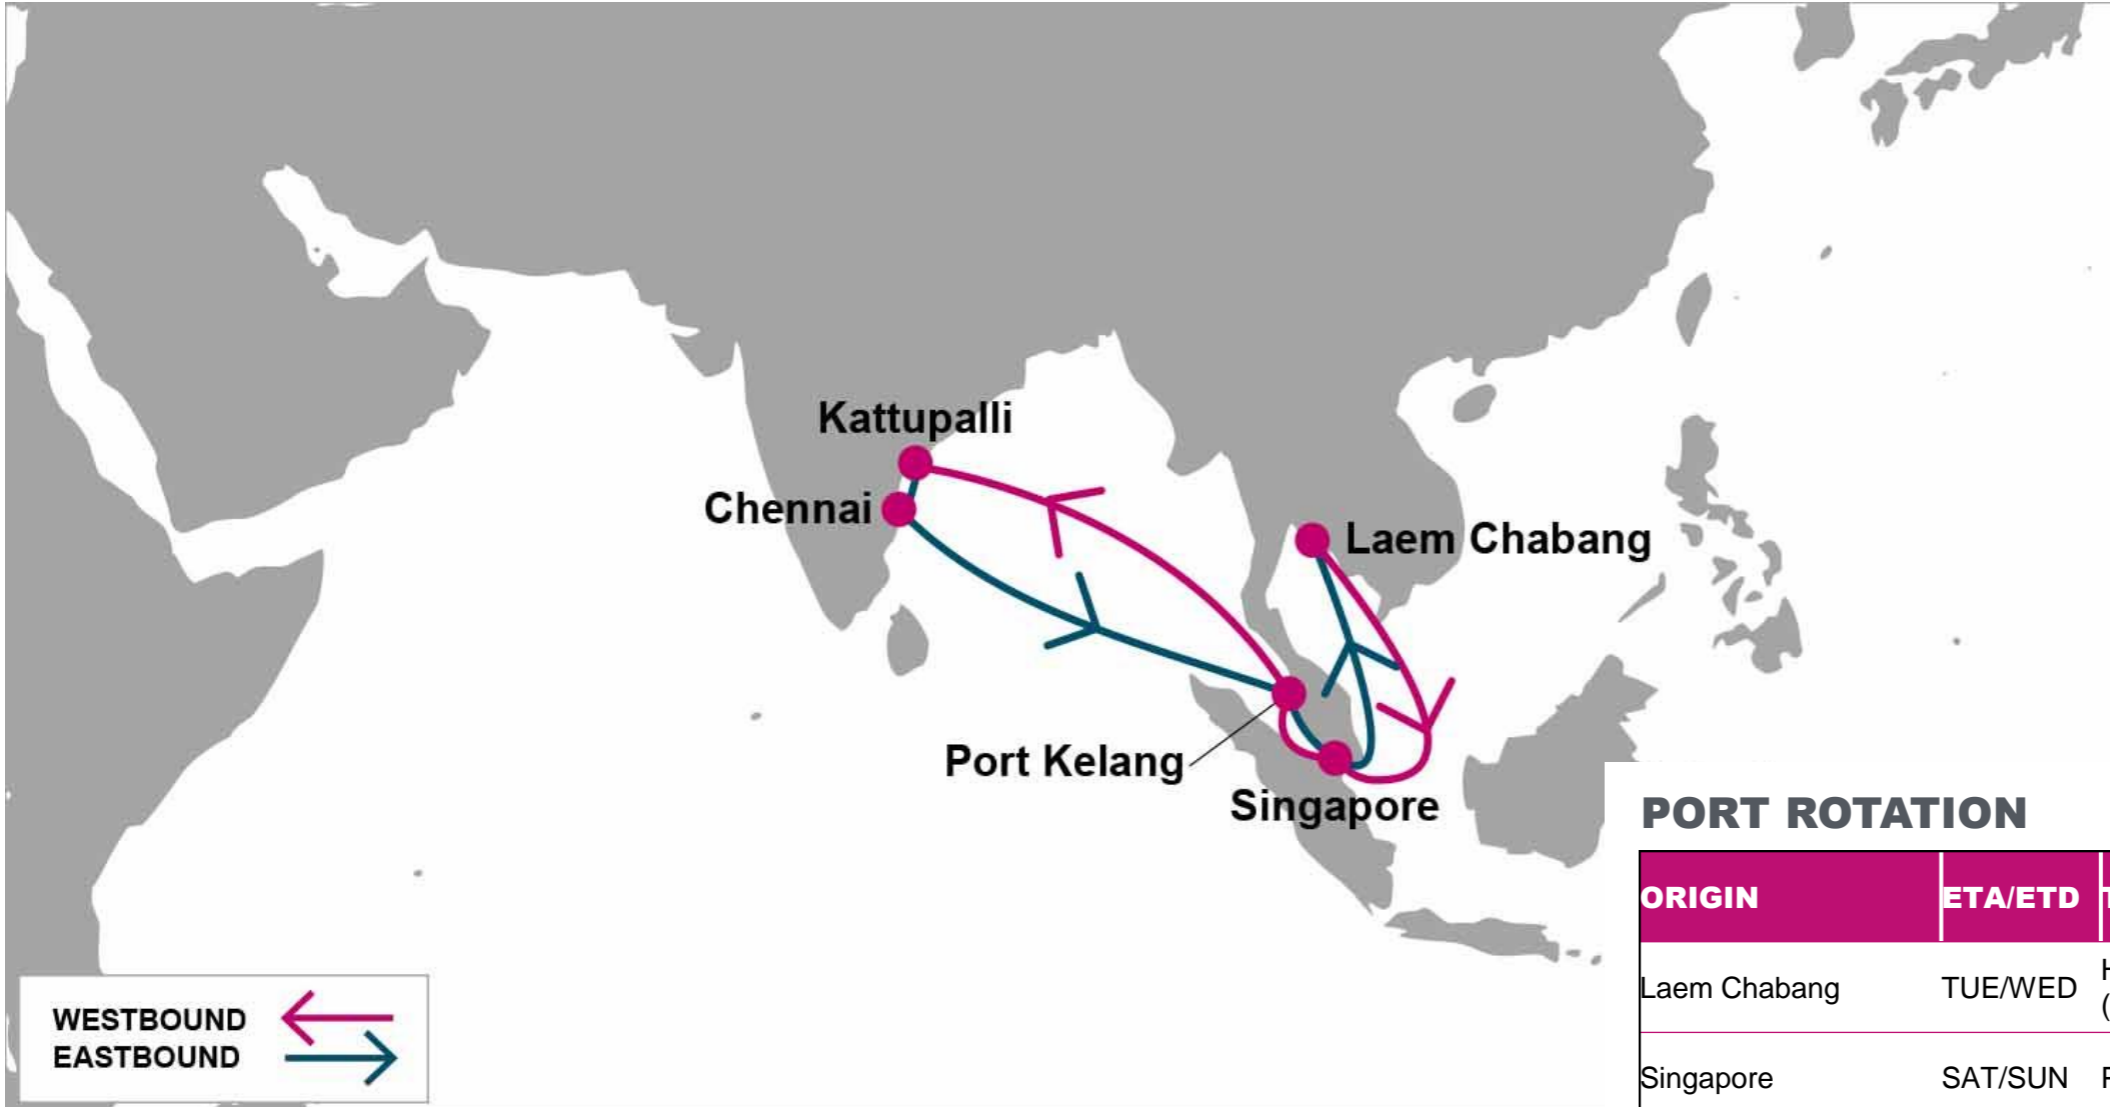

For more information, please click [here](#)

**PORT ROTATION**

(Terminals are subject to change)

ORIGIN	ETA/ETD	TERMINAL
Laem Chabang	TUE/WED	Hutchison Laem Chabang Terminal (HLT)
Singapore	SAT/SUN	PSA Singapore
Port Kelang	MON/TUE	North Port / Westports
Kattupalli	SUN/MON	Adani Kattupalli
Chennai	MON/WED	PSA Chennai (CITPL)
Port Kelang	MON/WED	Westports / North Port
Singapore	THU/FRI	PSA Singapore
Laem Chabang	TUE/WED	Hutchison Laem Chabang Terminal (HLT)
<b>Turnaround days: 28</b>		

W/B	SIN	PKG	KTP	MAA	E/B	PKG	SIN	LCH
LCH	3	5	11	12	KTP	7	10	15
SIN		1	7	8	MAA	5	8	13
PKG			5	6	PKG		1	6
					SIN			4

**KEY TRANSIT TABLE** - UNLOCODE PORT NAME & COUNTRY NAME

**LCH:** Laem Chabang, Thailand | **SIN:** Singapore, Singapore | **PKG:** Port Kelang, Malaysia | **KTP:** Kattupalli, India | **MAA:** Chennai, India

NOTE: Transit times and port rotation are as of now and subject to change