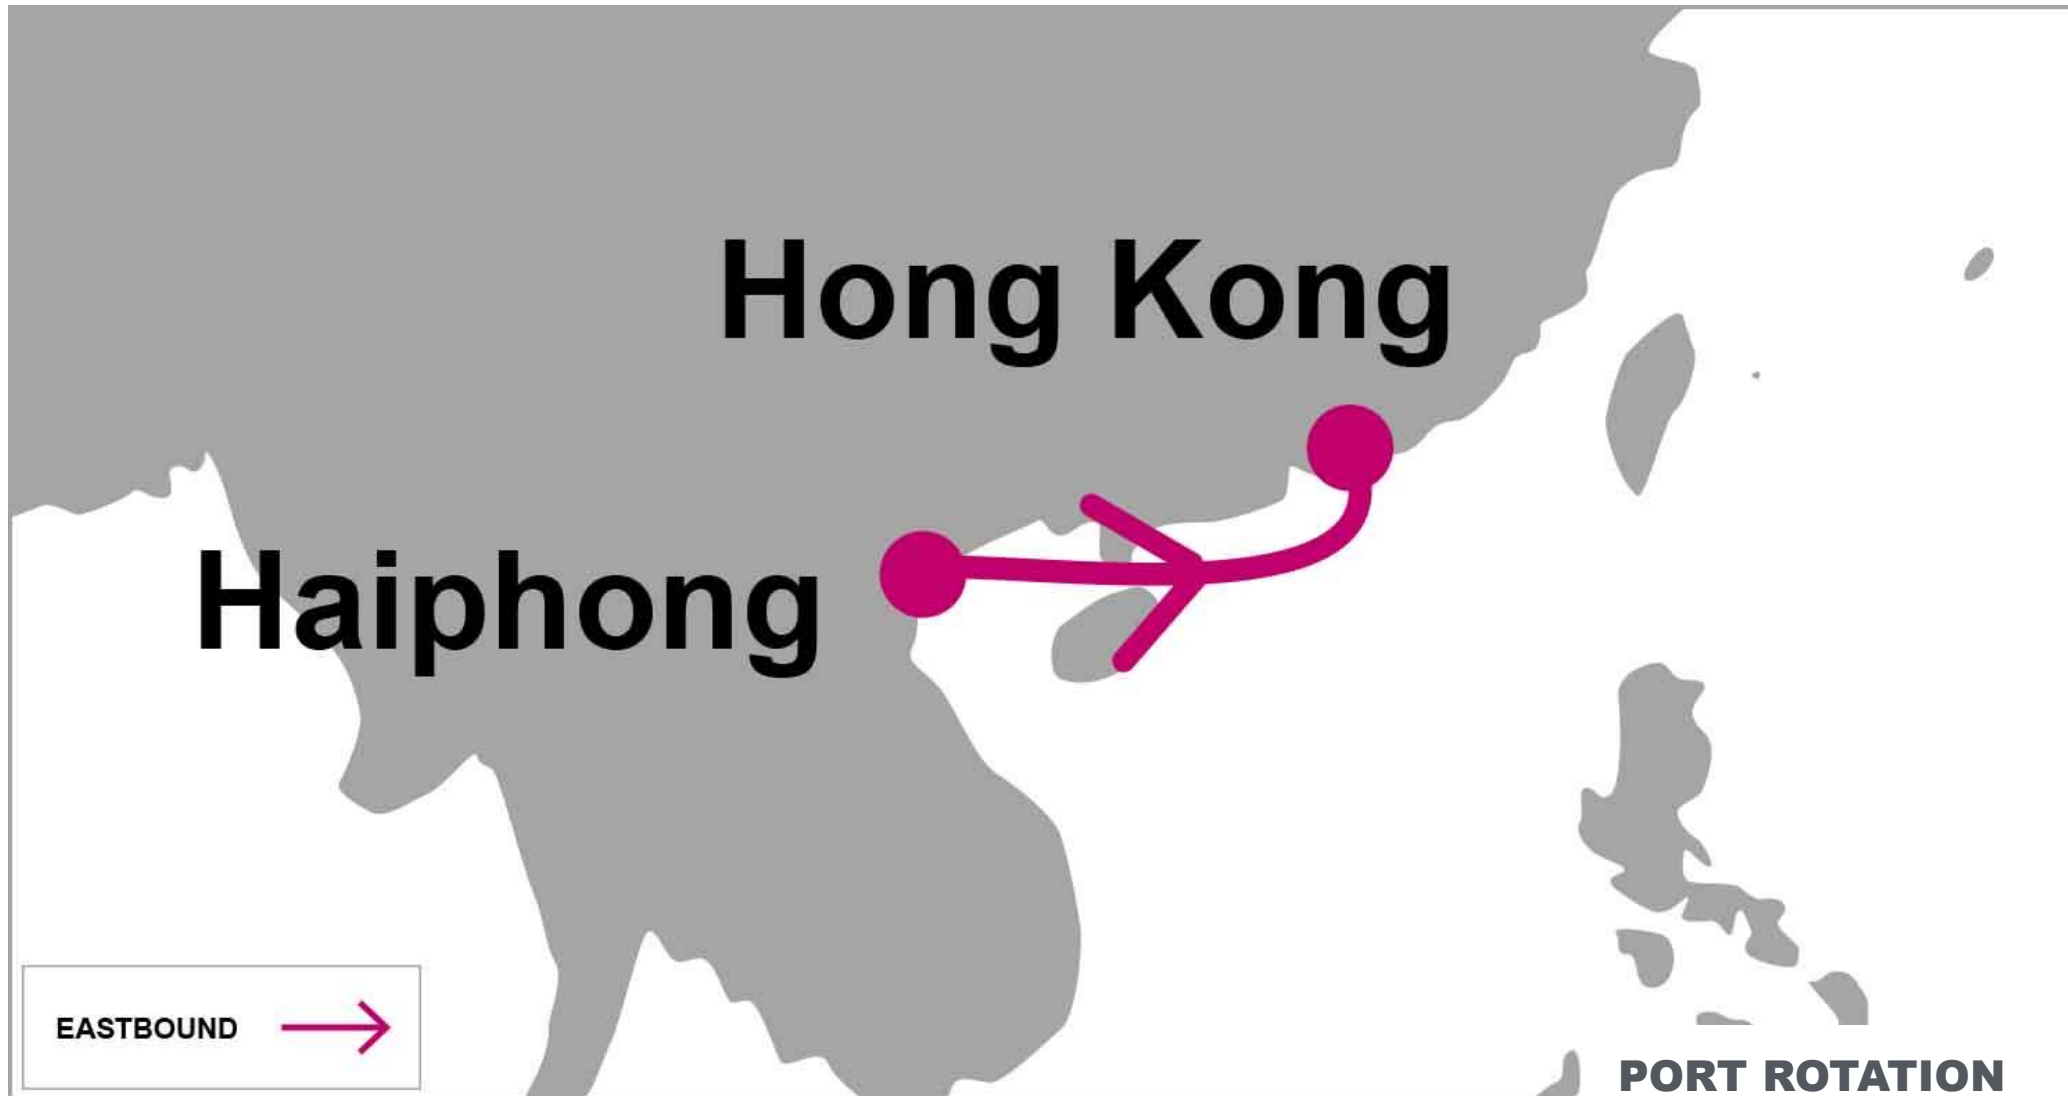

For more information, please click [here](#)

EASTBOUND →

**PORT ROTATION**

(Terminals are subject to change)

<b>E/B</b>	<b>HKG</b>
<b>HPH</b>	2

<b>ORIGIN</b>	<b>ETA/ETD</b>	<b>TERMINAL</b>
Haiphong	FRI/SAT	Nam Hai Dinh Vu Port
Hong Kong	MON/MON	Hong Kong International Terminals (HIT)

**KEY TRANSIT TABLE** - UNLOCODE PORT NAME & COUNTRY NAME

**HPH:** Haiphong, Vietnam | **HKG:** Hong Kong, China

NOTE: Transit times and port rotation are as of now and subject to change